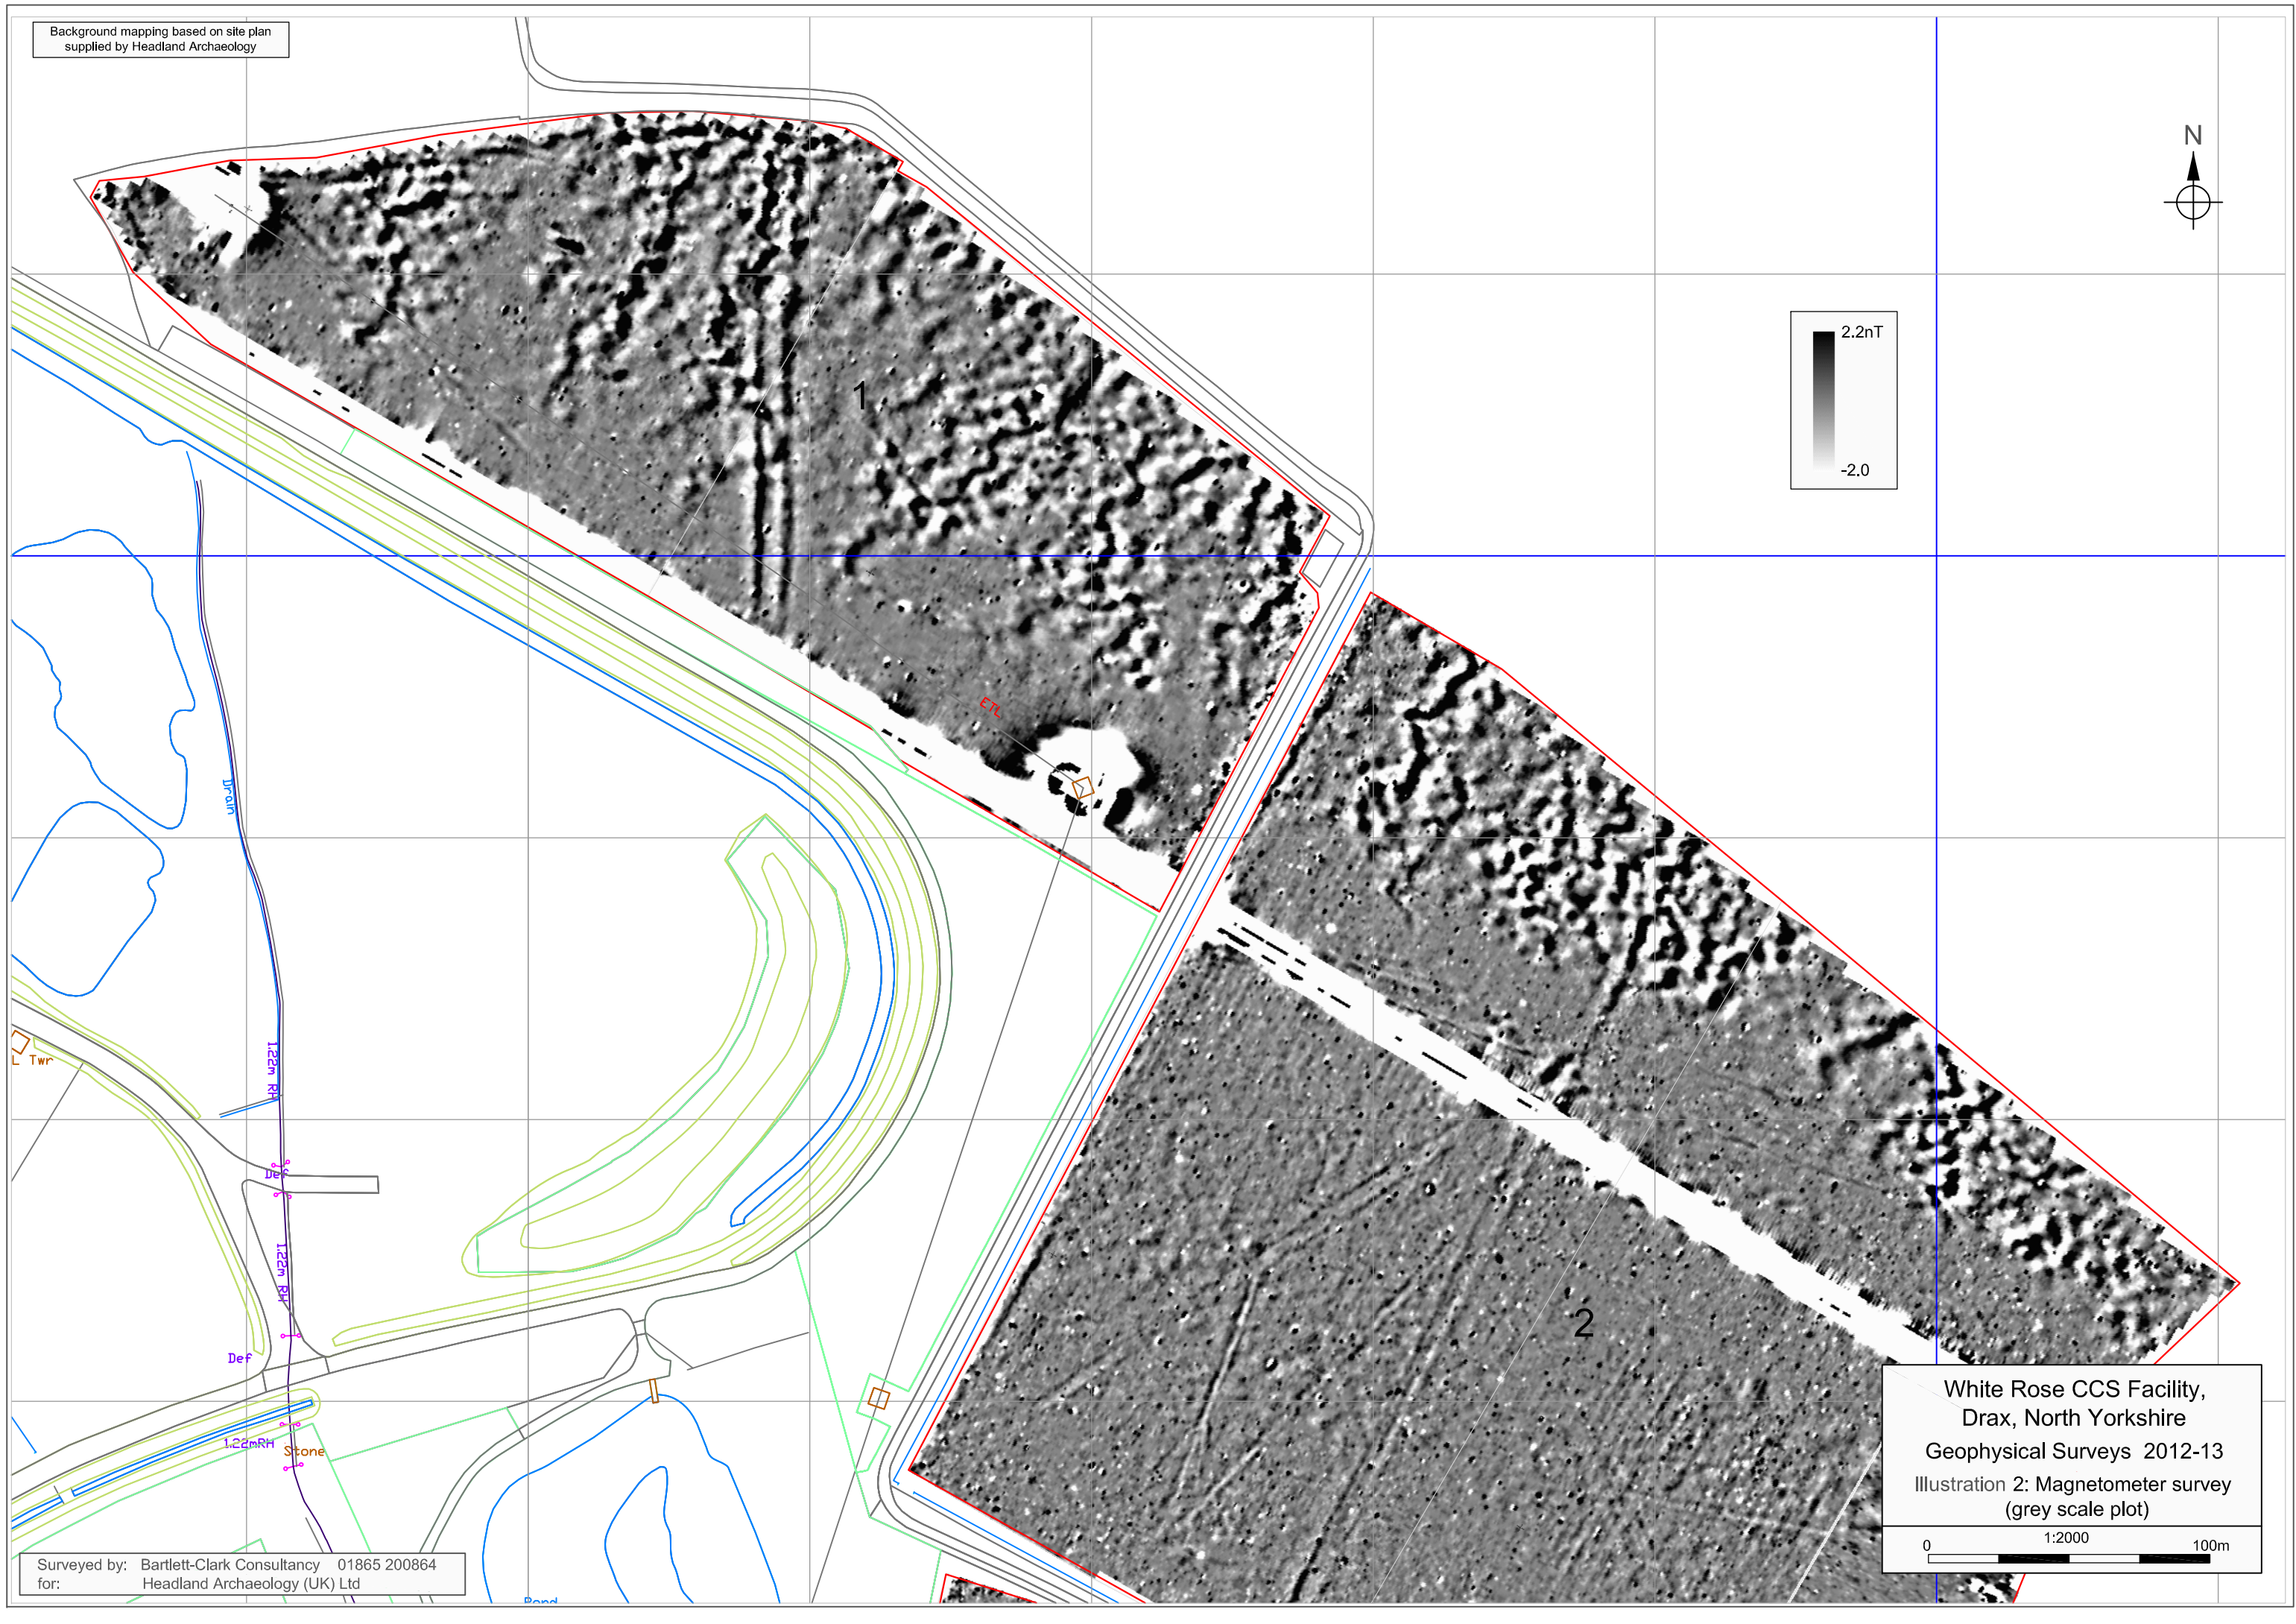

Background mapping based on site plan  
supplied by Headland Archaeology

Surveyed by: Bartlett-Clark Consultancy 01865 200864  
for: Headland Archaeology (UK) Ltd

White Rose CCS Facility,  
Drax, North Yorkshire  
Geophysical Surveys 2012-13  
Illustration 2: Magnetometer survey  
(grey scale plot)