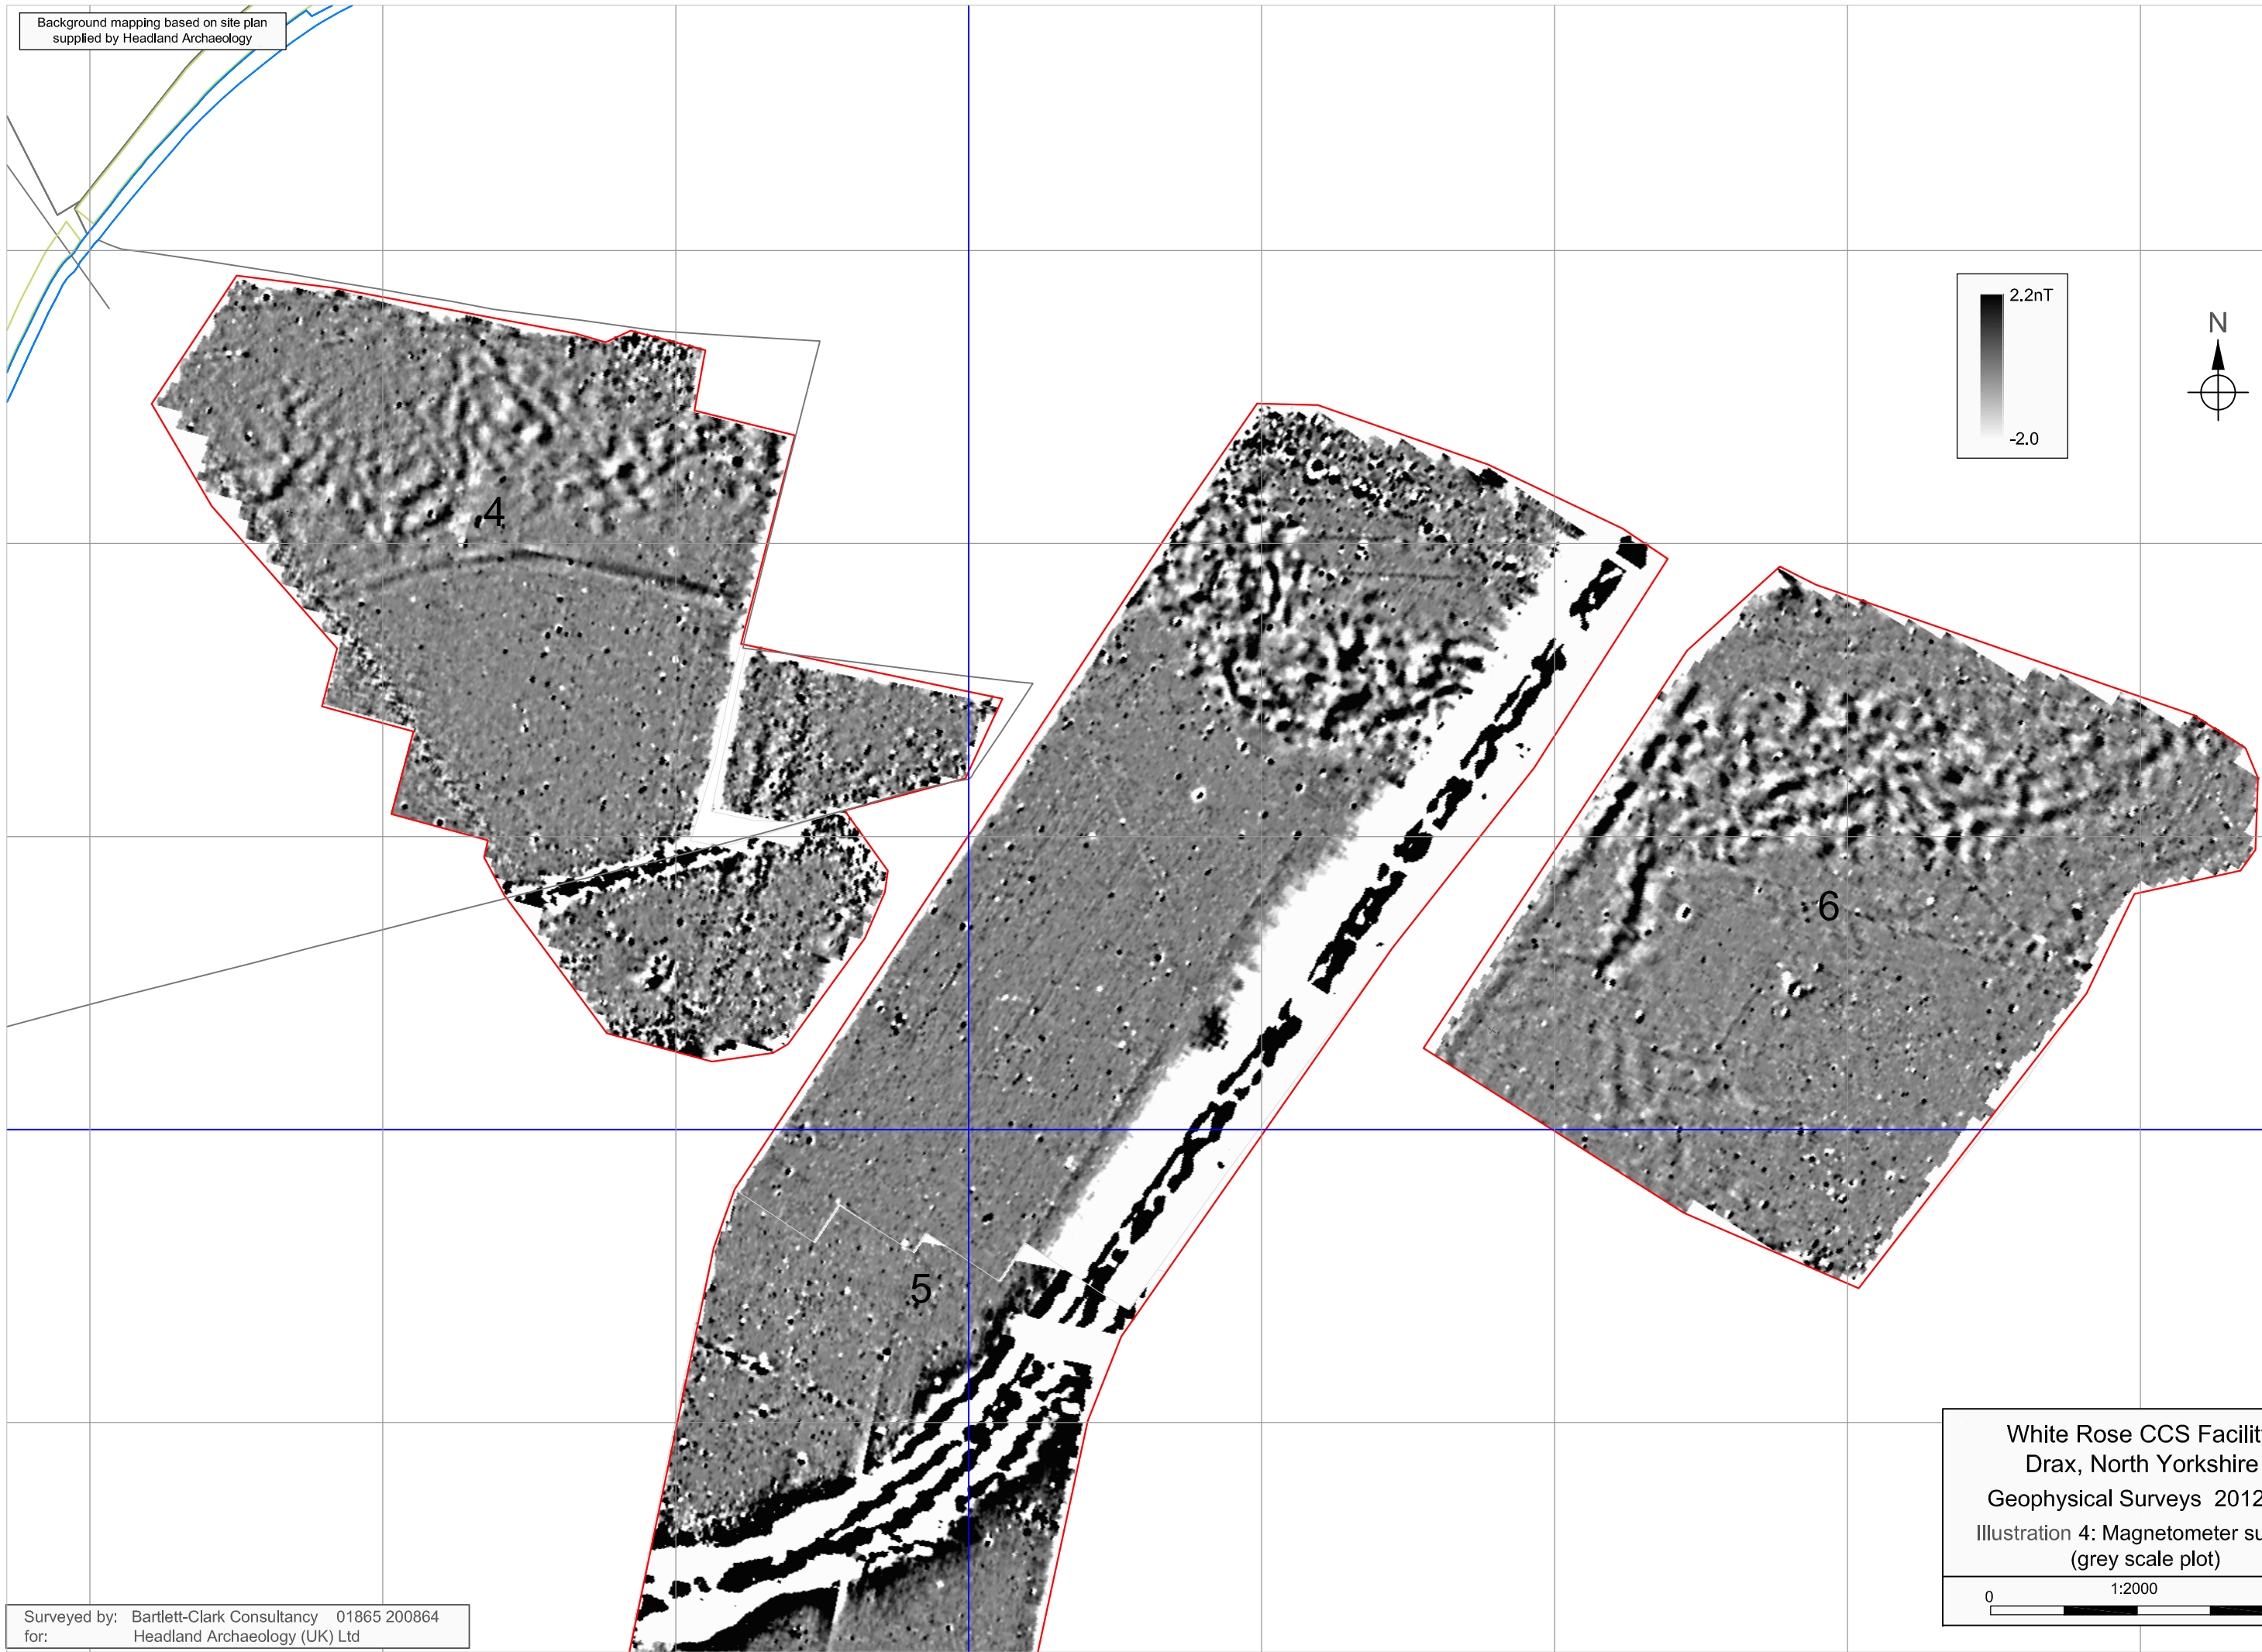

Background mapping based on site plan  
supplied by Headland Archaeology

Surveyed by: Bartlett-Clark Consultancy 01865 200864  
for: Headland Archaeology (UK) Ltd

White Rose CCS Facility,  
Drax, North Yorkshire  
Geophysical Surveys 2012-13  
Illustration 4: Magnetometer survey  
(grey scale plot)

A horizontal scale bar with markings at 0, 1:2000, and 100m.