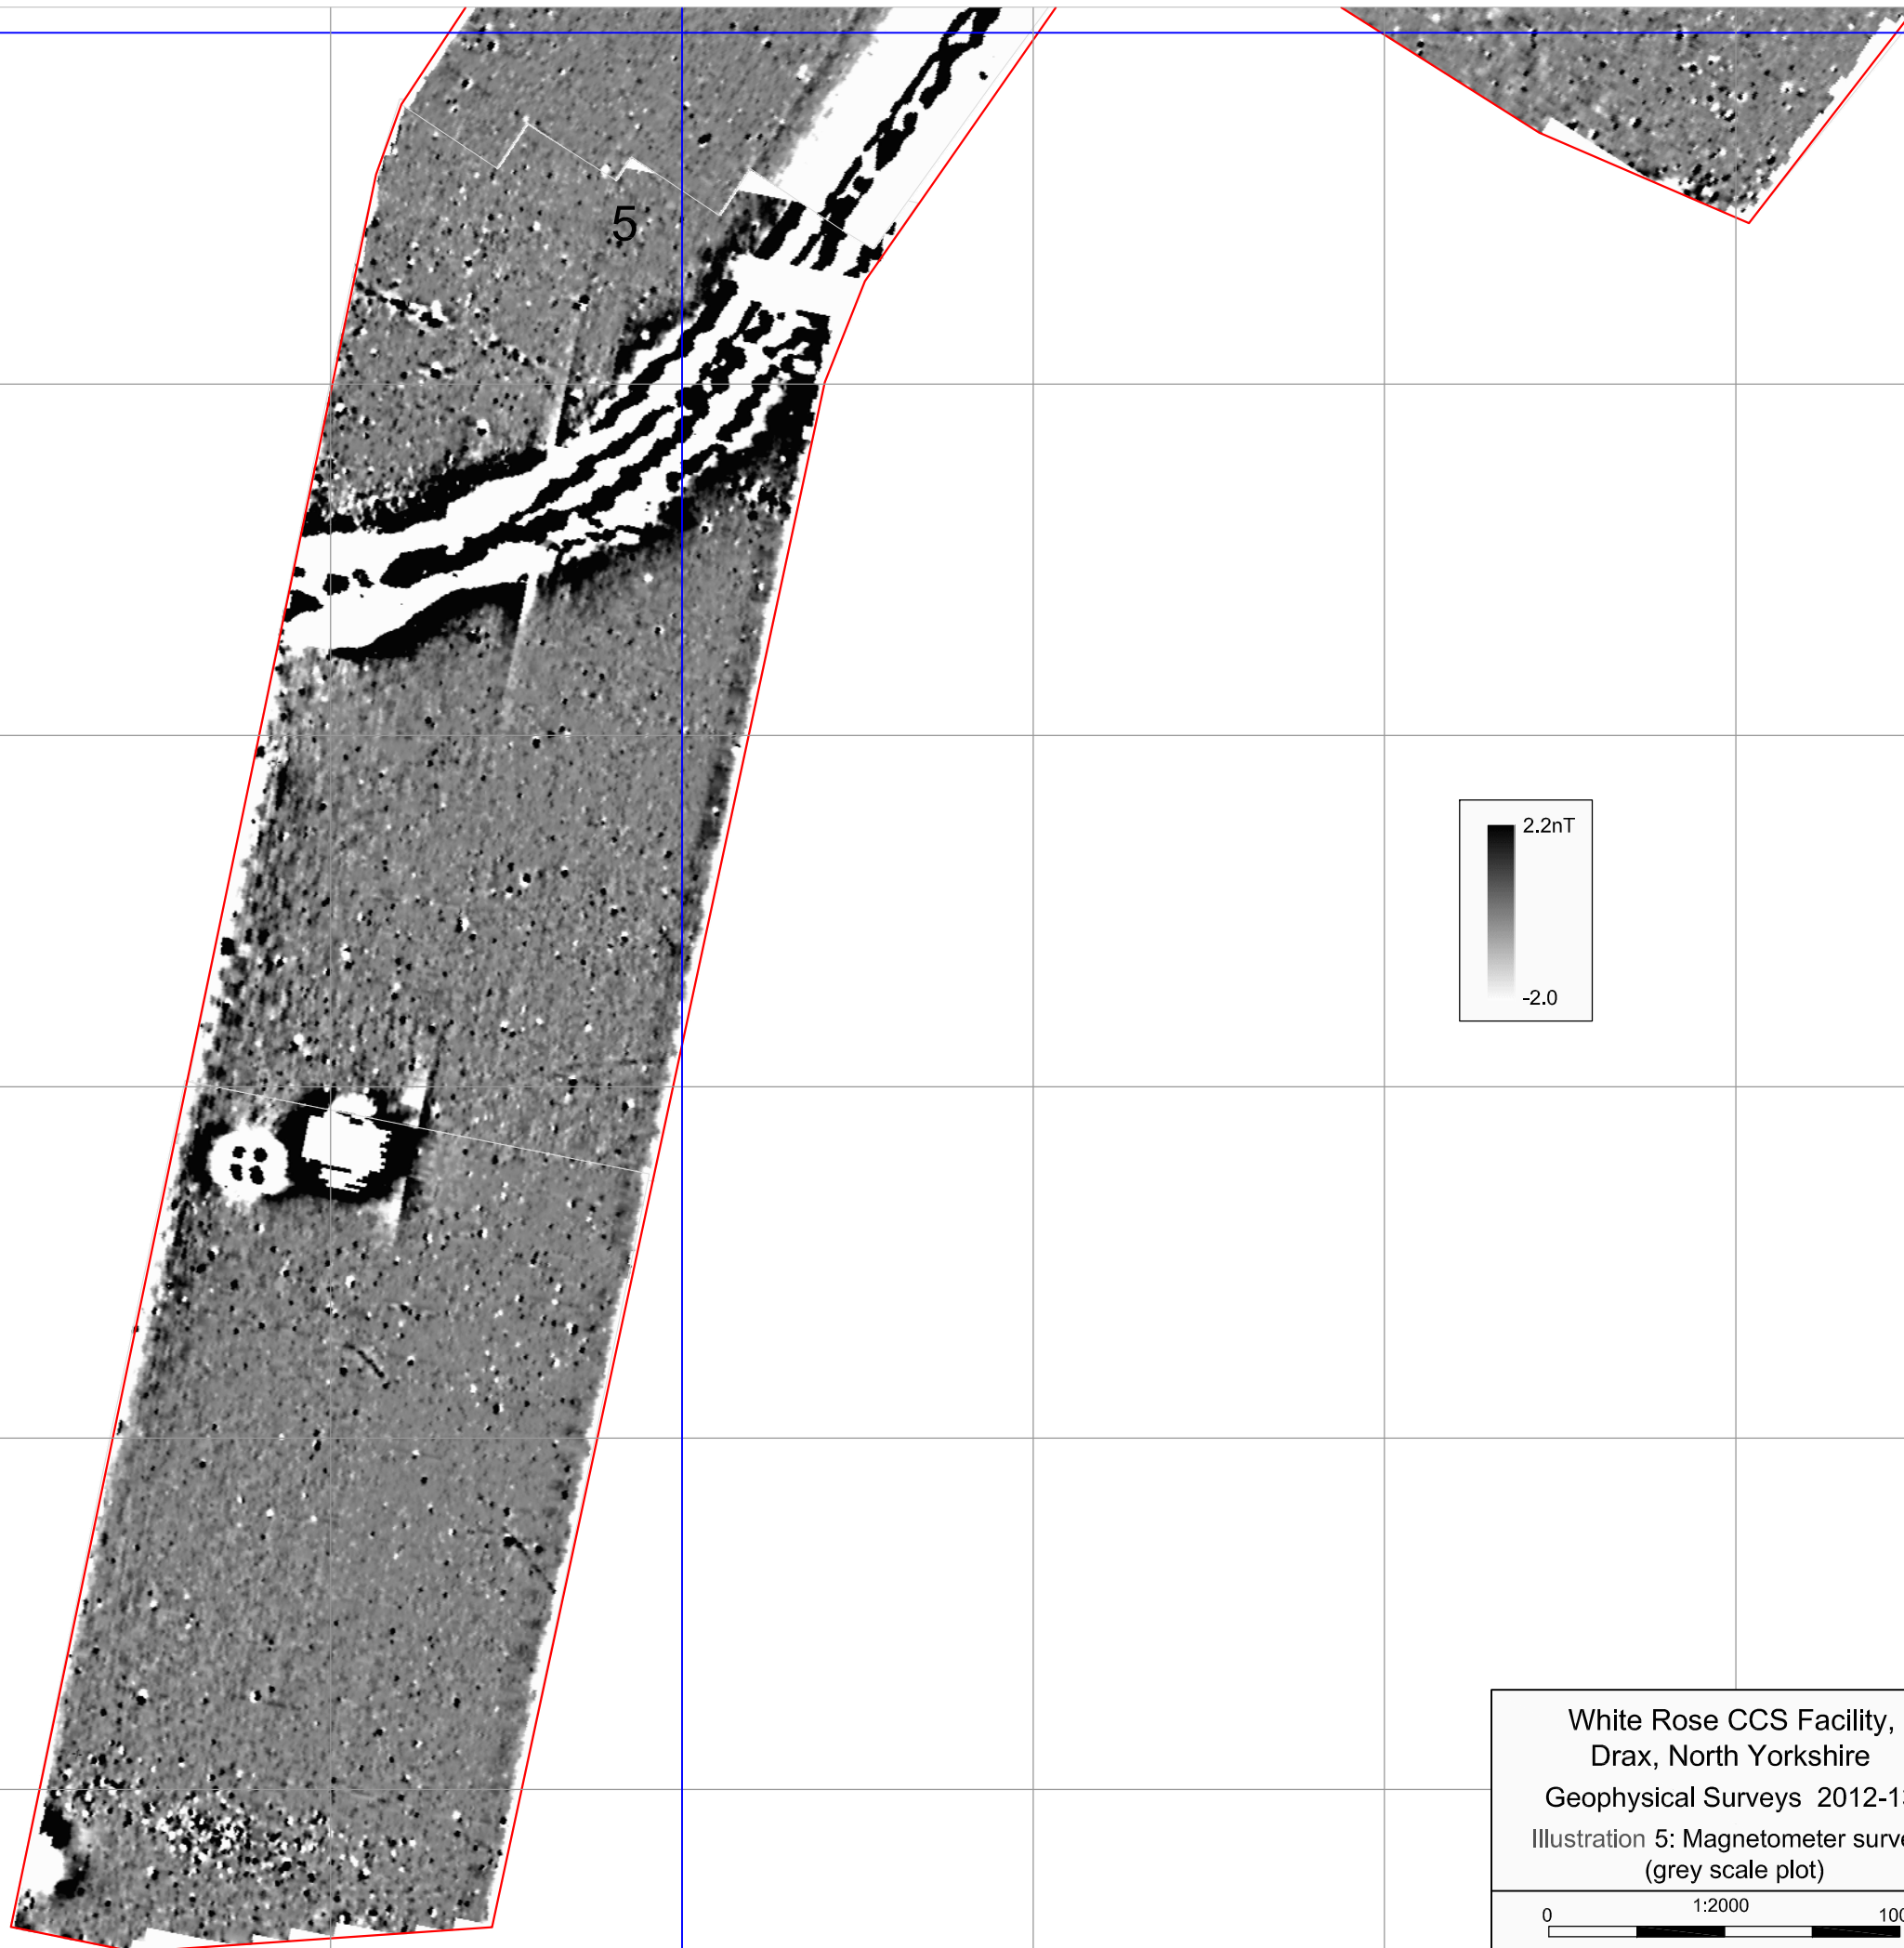

Background mapping based on site plan
supplied by Headland Archaeology

White Rose CCS Facility,
Drax, North Yorkshire
Geophysical Surveys 2012-13
Illustration 5: Magnetometer survey
(grey scale plot)

Surveyed by: Bartlett-Clark Consultancy 01865 200864
for: Headland Archaeology (UK) Ltd