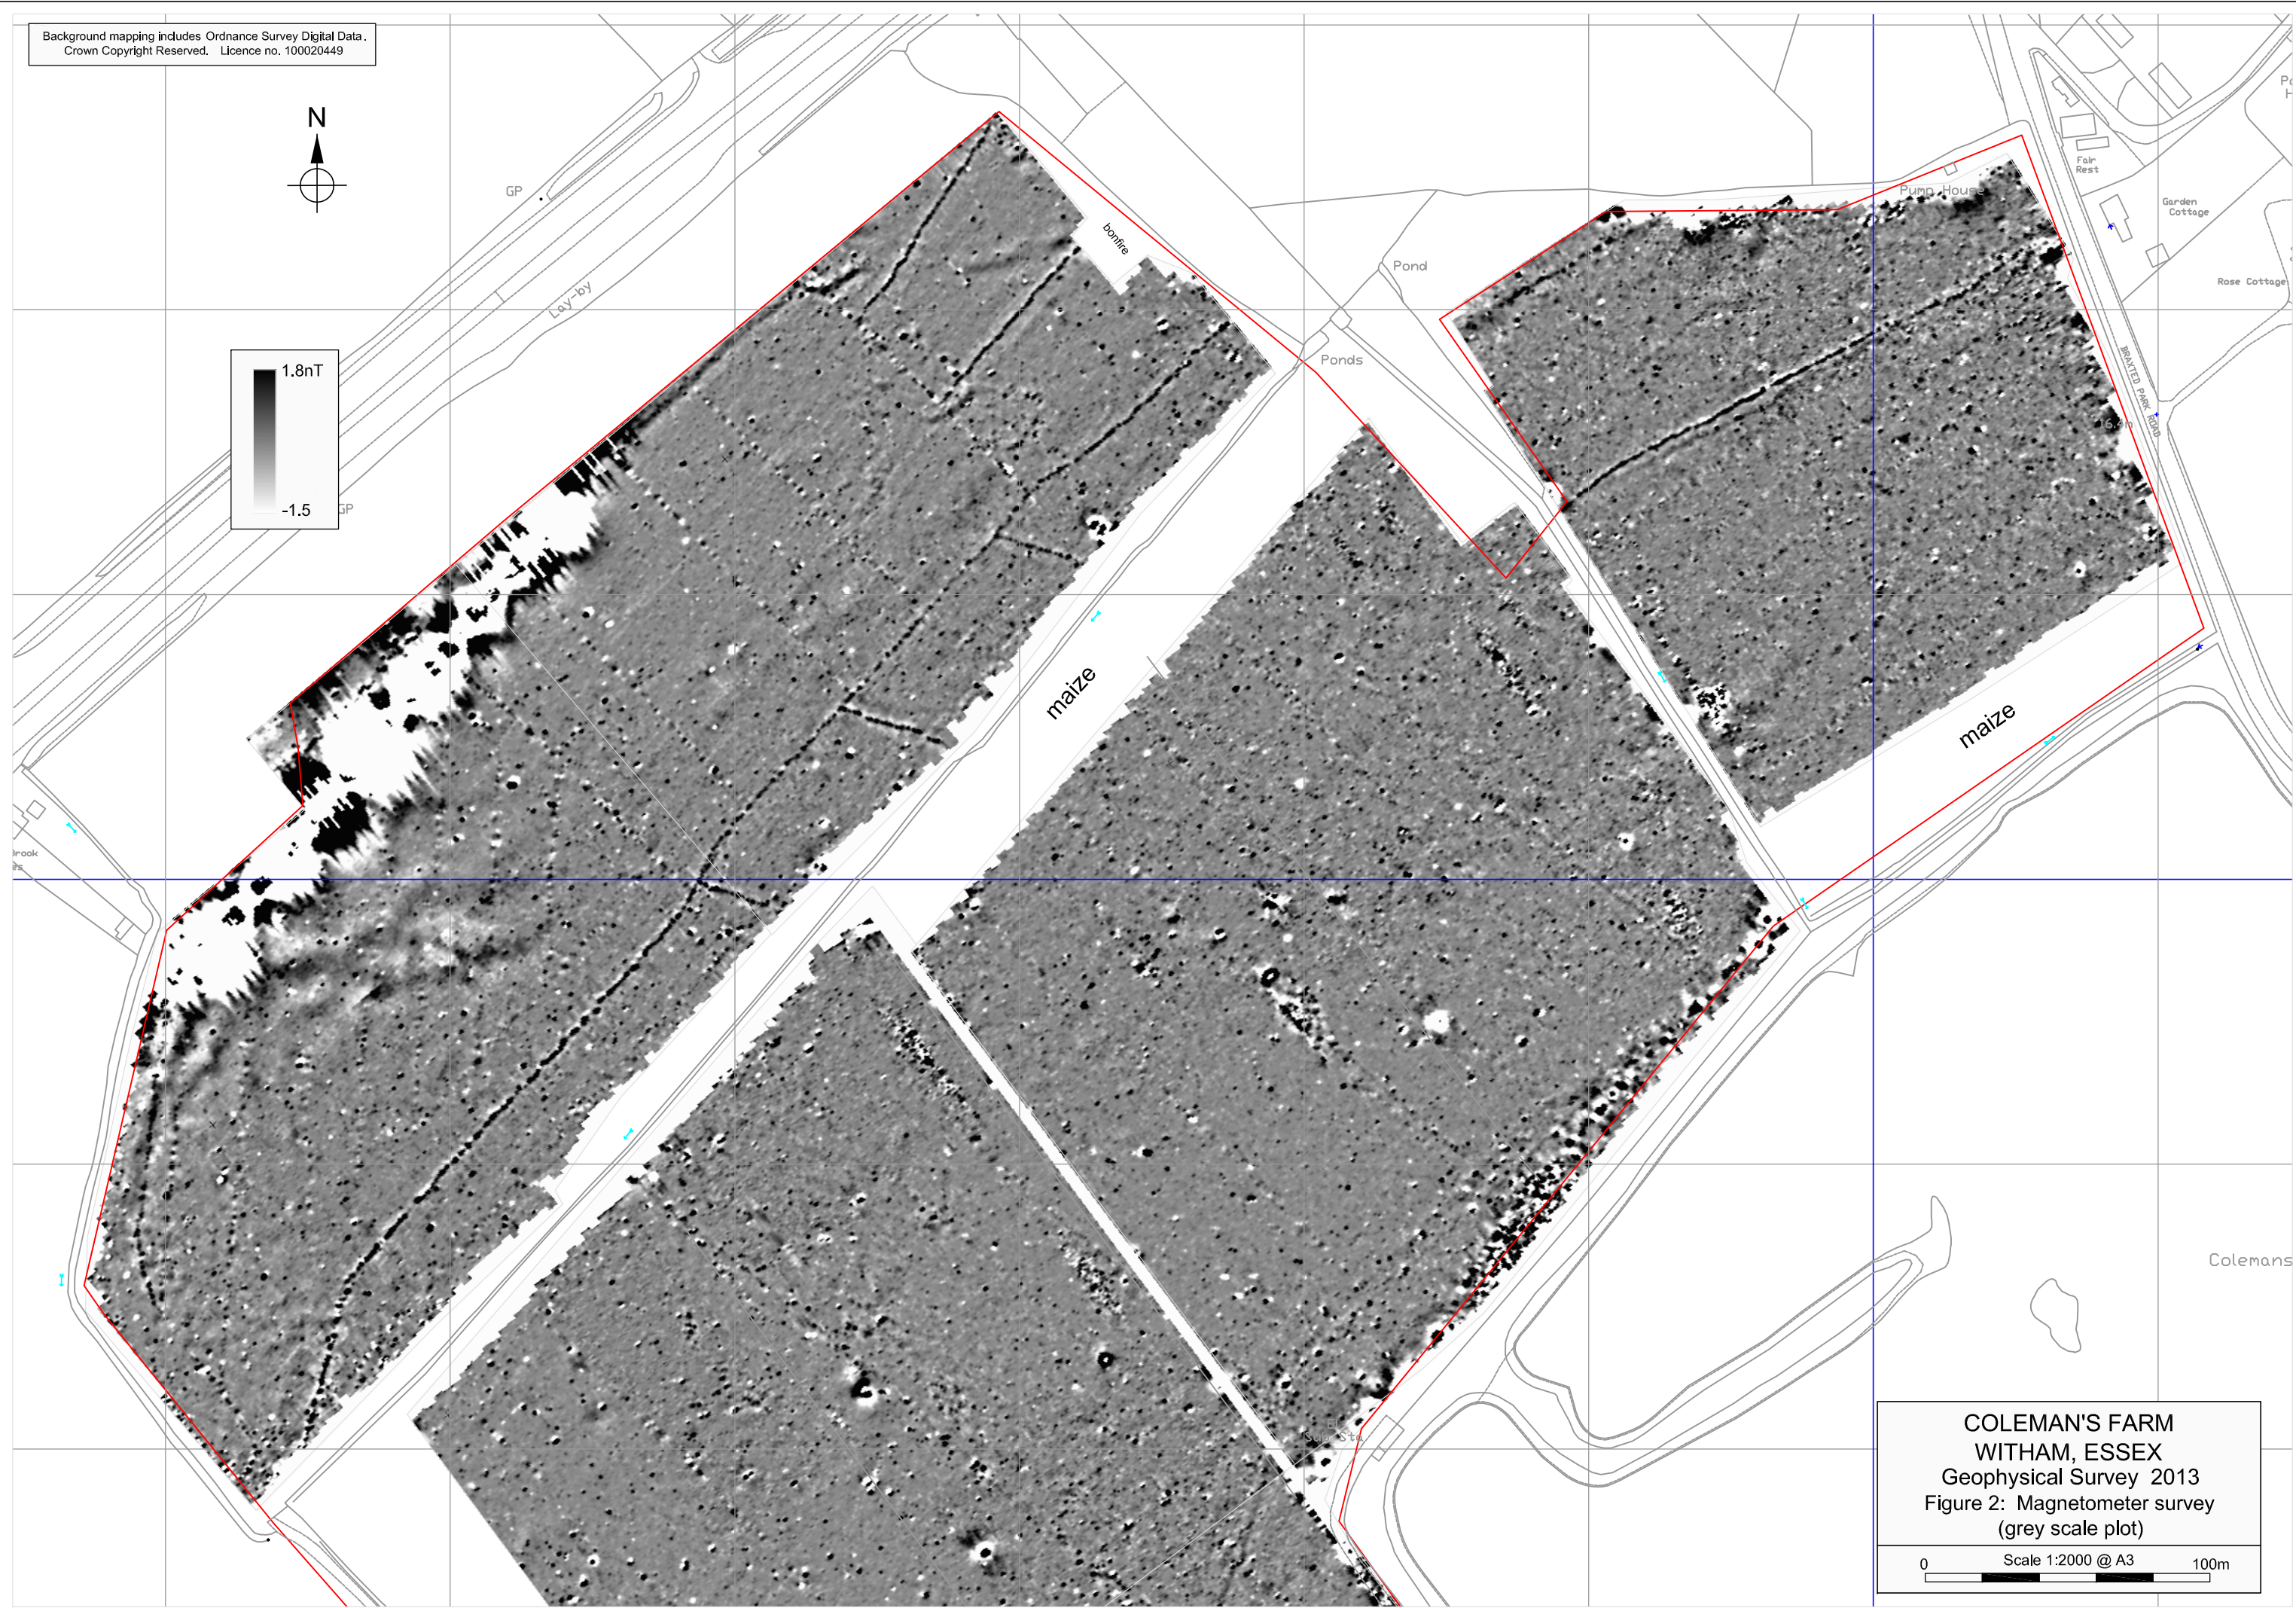

Background mapping includes Ordnance Survey Digital Data.
Crown Copyright Reserved. Licence no. 100020449

COLEMAN'S FARM
WITHAM, ESSEX
Geophysical Survey 2013
Figure 2: Magnetometer survey
(grey scale plot)