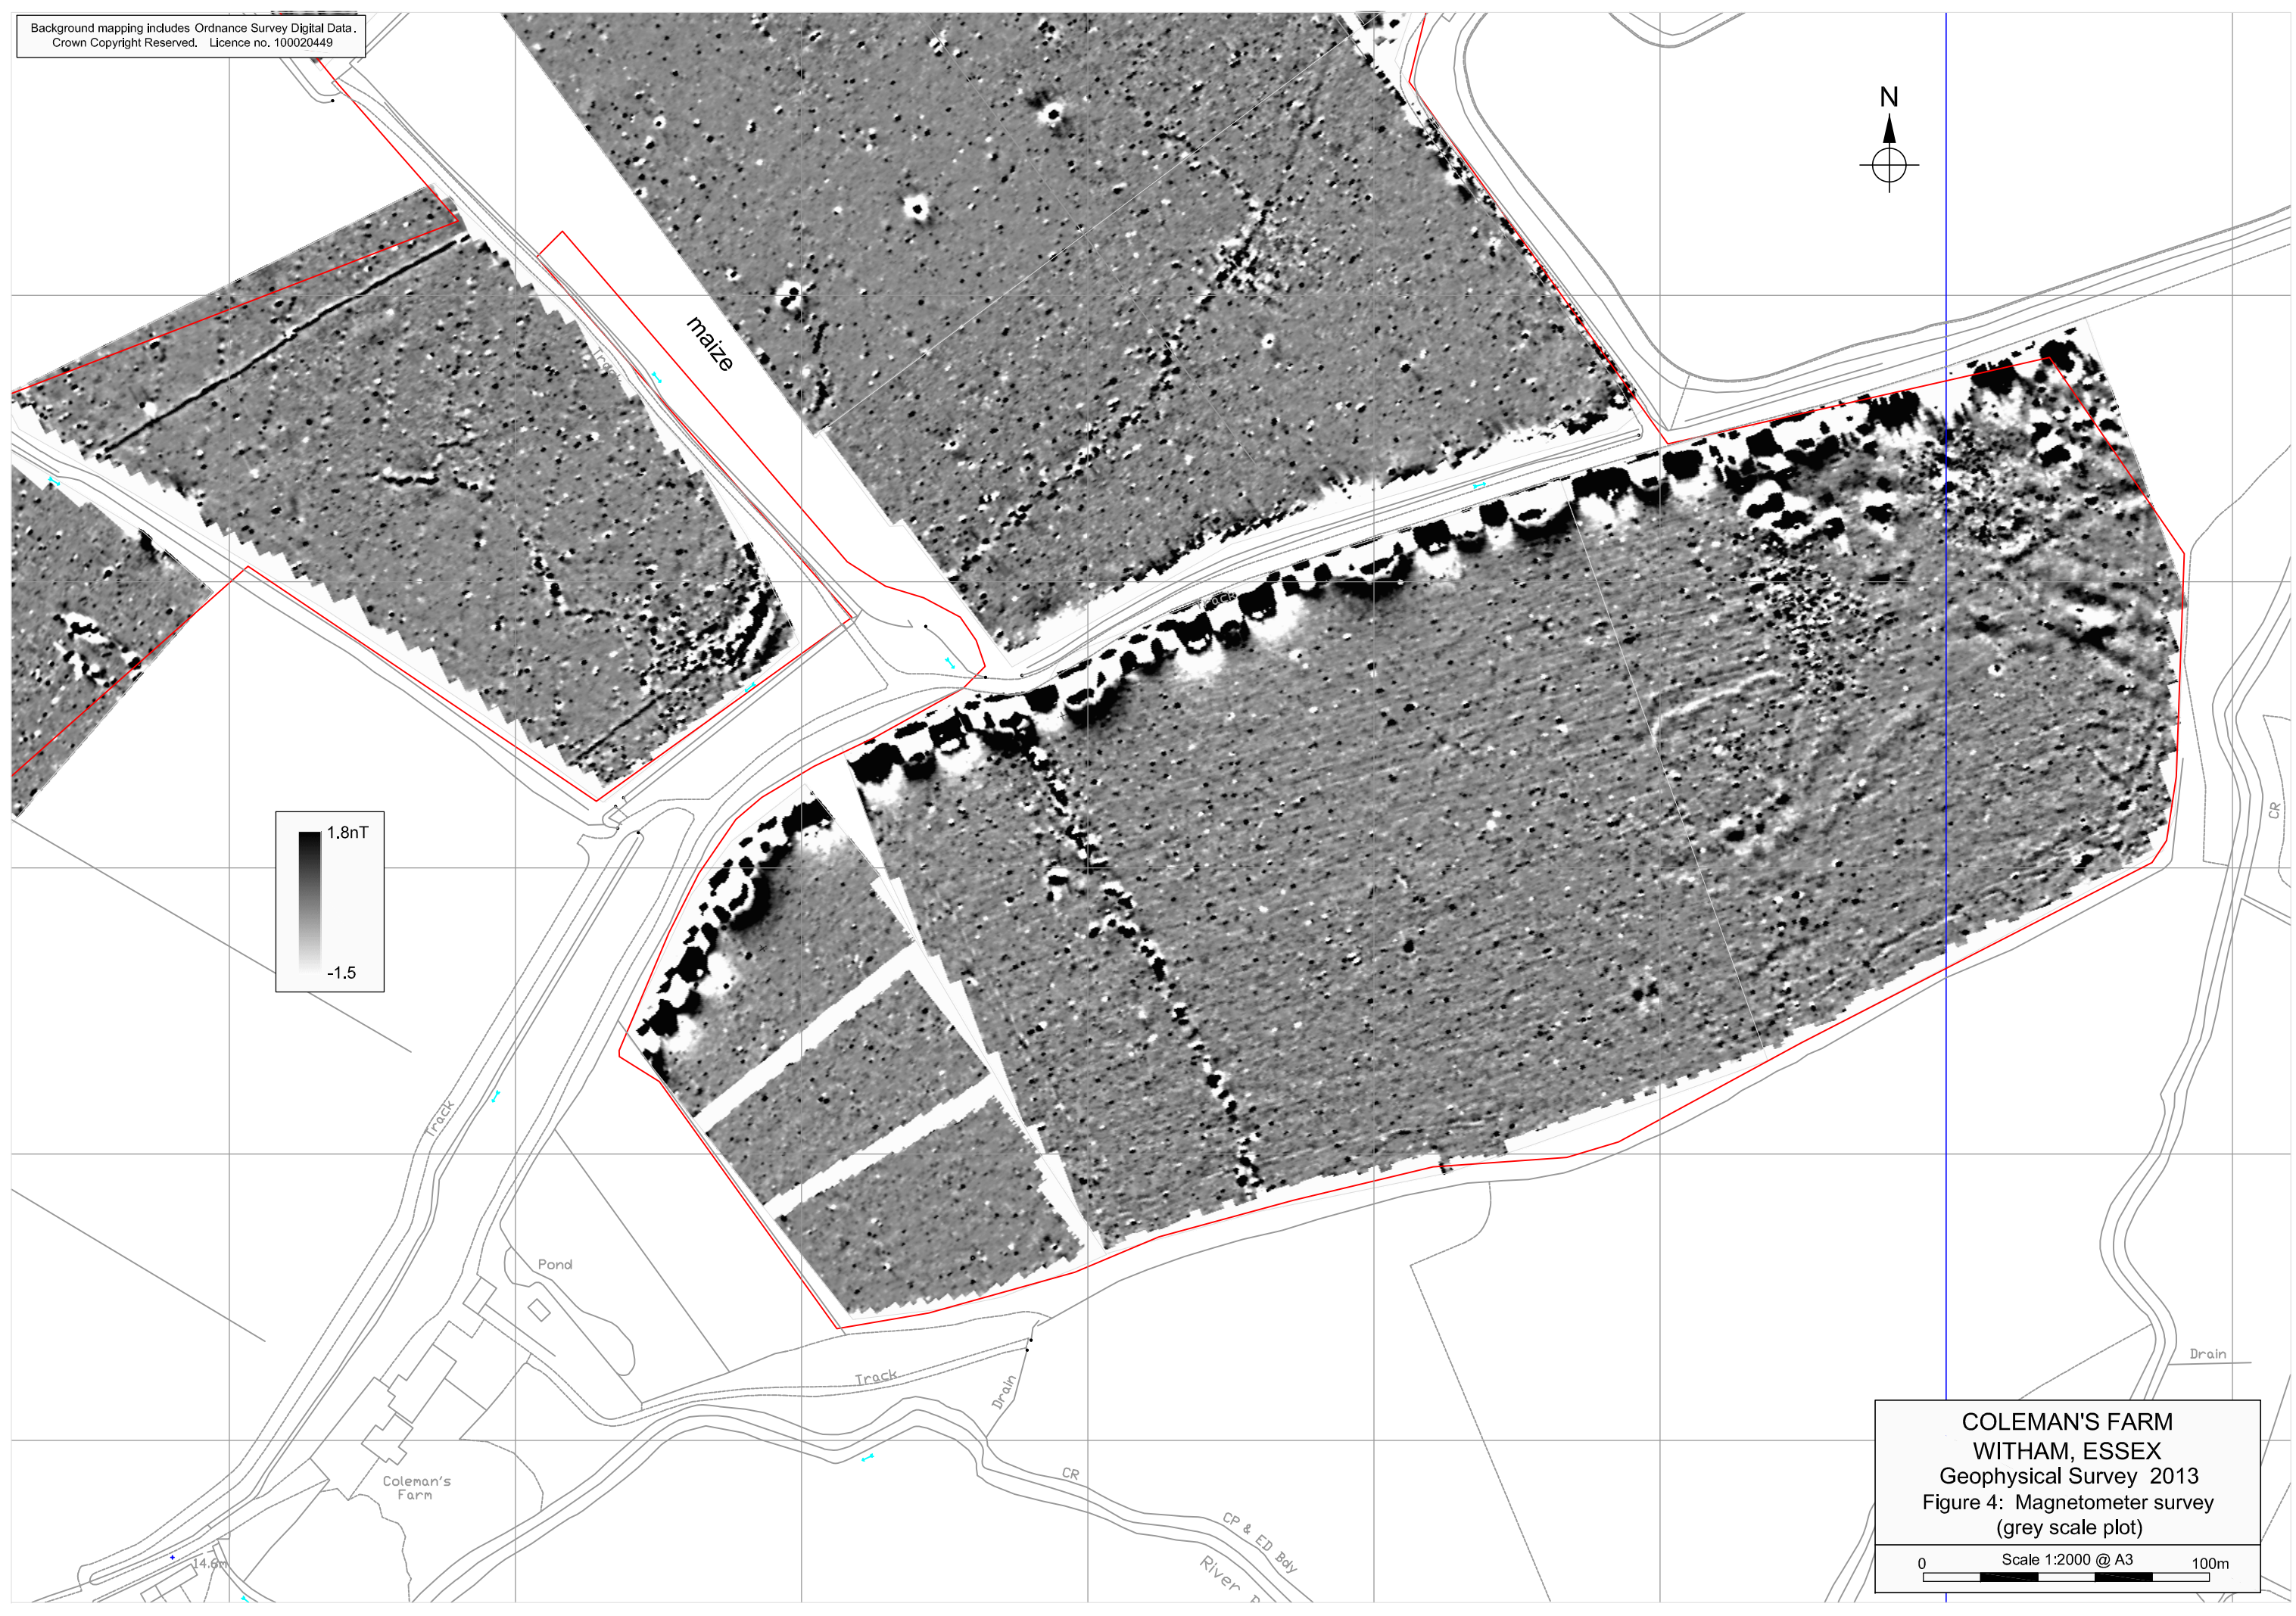

Background mapping includes Ordnance Survey Digital Data.
Crown Copyright Reserved. Licence no. 100020449

COLEMAN'S FARM
WITHAM, ESSEX
Geophysical Survey 2013
Figure 4: Magnetometer survey
(grey scale plot)

0 Scale 1:2000 @ A3 100m