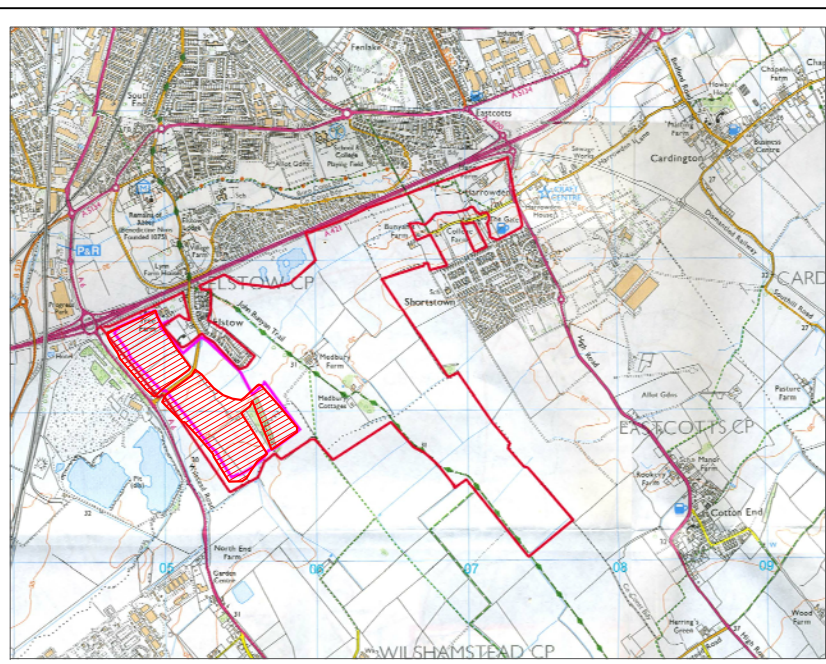

-  Area proposed for magnetometer survey (46.6 ha)
-  Approximate extent of magnetometer survey (43.7 ha)
-  Location of 1:2000 scale grey scale plots (figures 2-4)
-  Location of 1:1500 scale graphical plots (figures 5-8)
-  Location of 1:2500 scale summary plan (figures 9-10)
-  Field numbers

Surveyed by: Bartlett-Clark Consultancy 01865 200864
for: Archaeologica Ltd

LAND AT MEDBURY FARM,
ELSTOW, BEDFORD
Geophysical Survey 2013
Figure 1: Location of survey