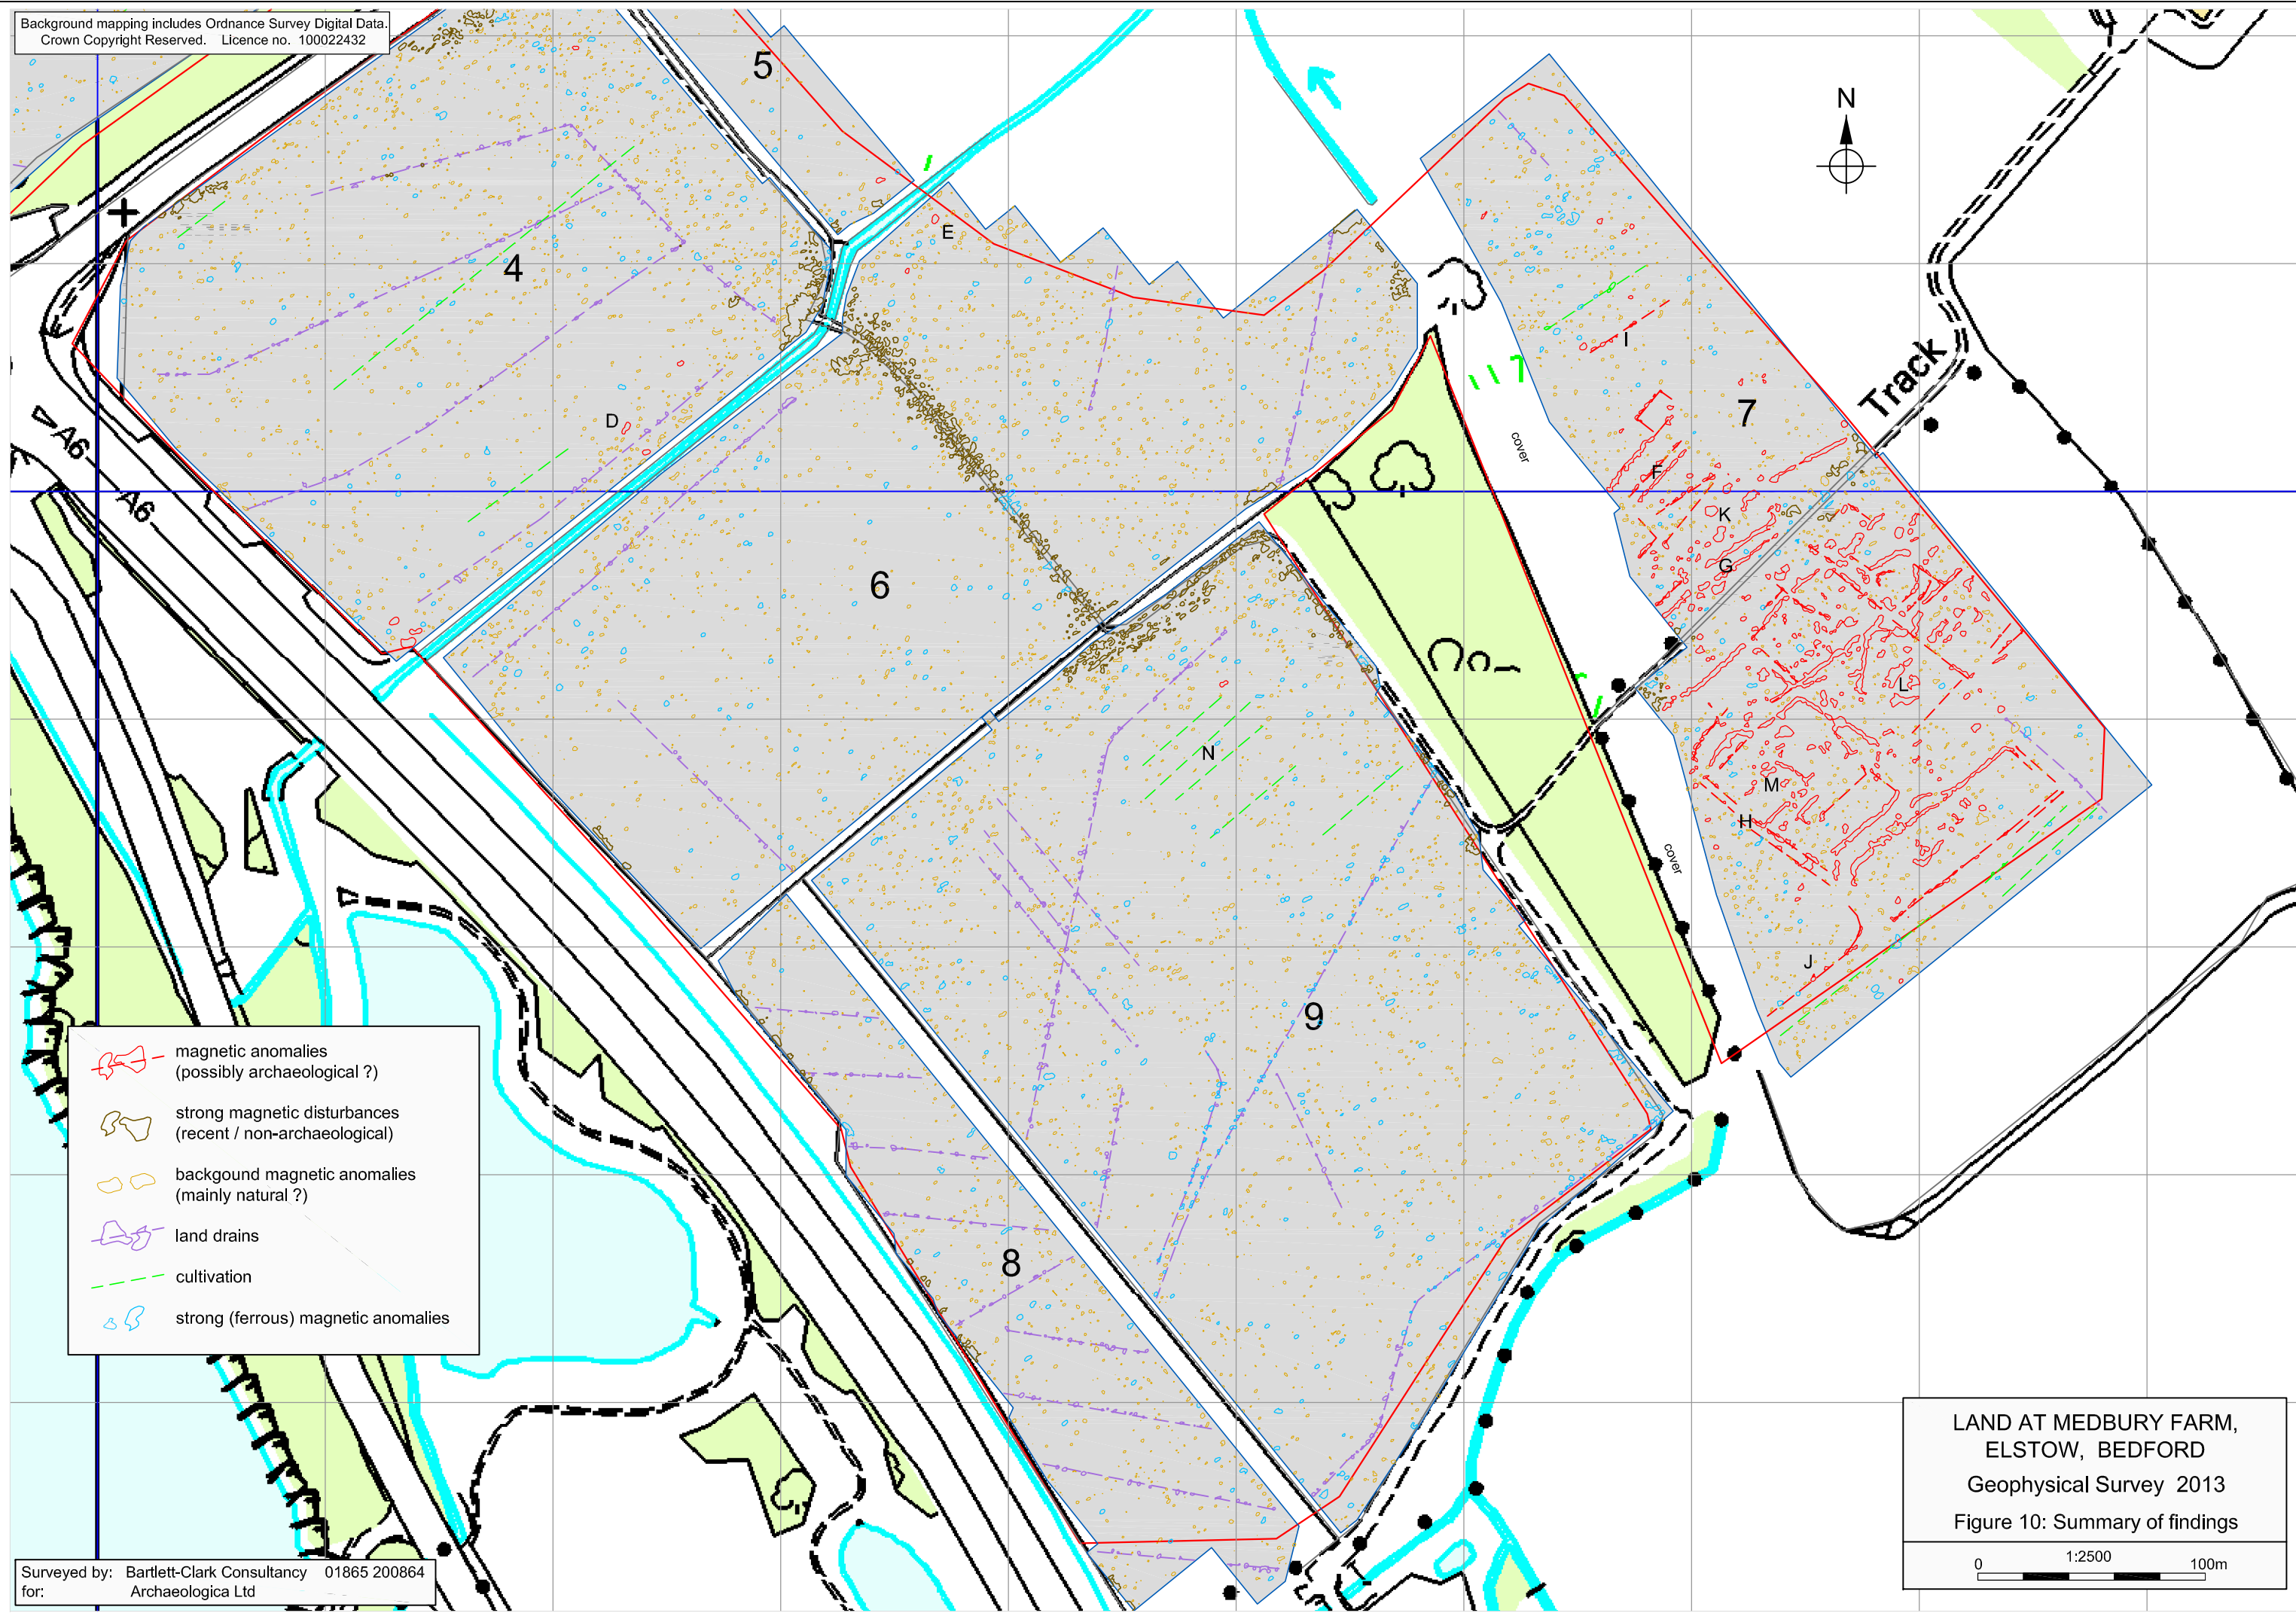

Background mapping includes Ordnance Survey Digital Data.
Crown Copyright Reserved. Licence no. 100022432

Surveyed by: Bartlett-Clark Consultancy 01865 200864
for: Archaeologica Ltd

LAND AT MEDBURY FARM,
ELSTOW, BEDFORD
Geophysical Survey 2013
Figure 10: Summary of findings

0 1:2500 100m