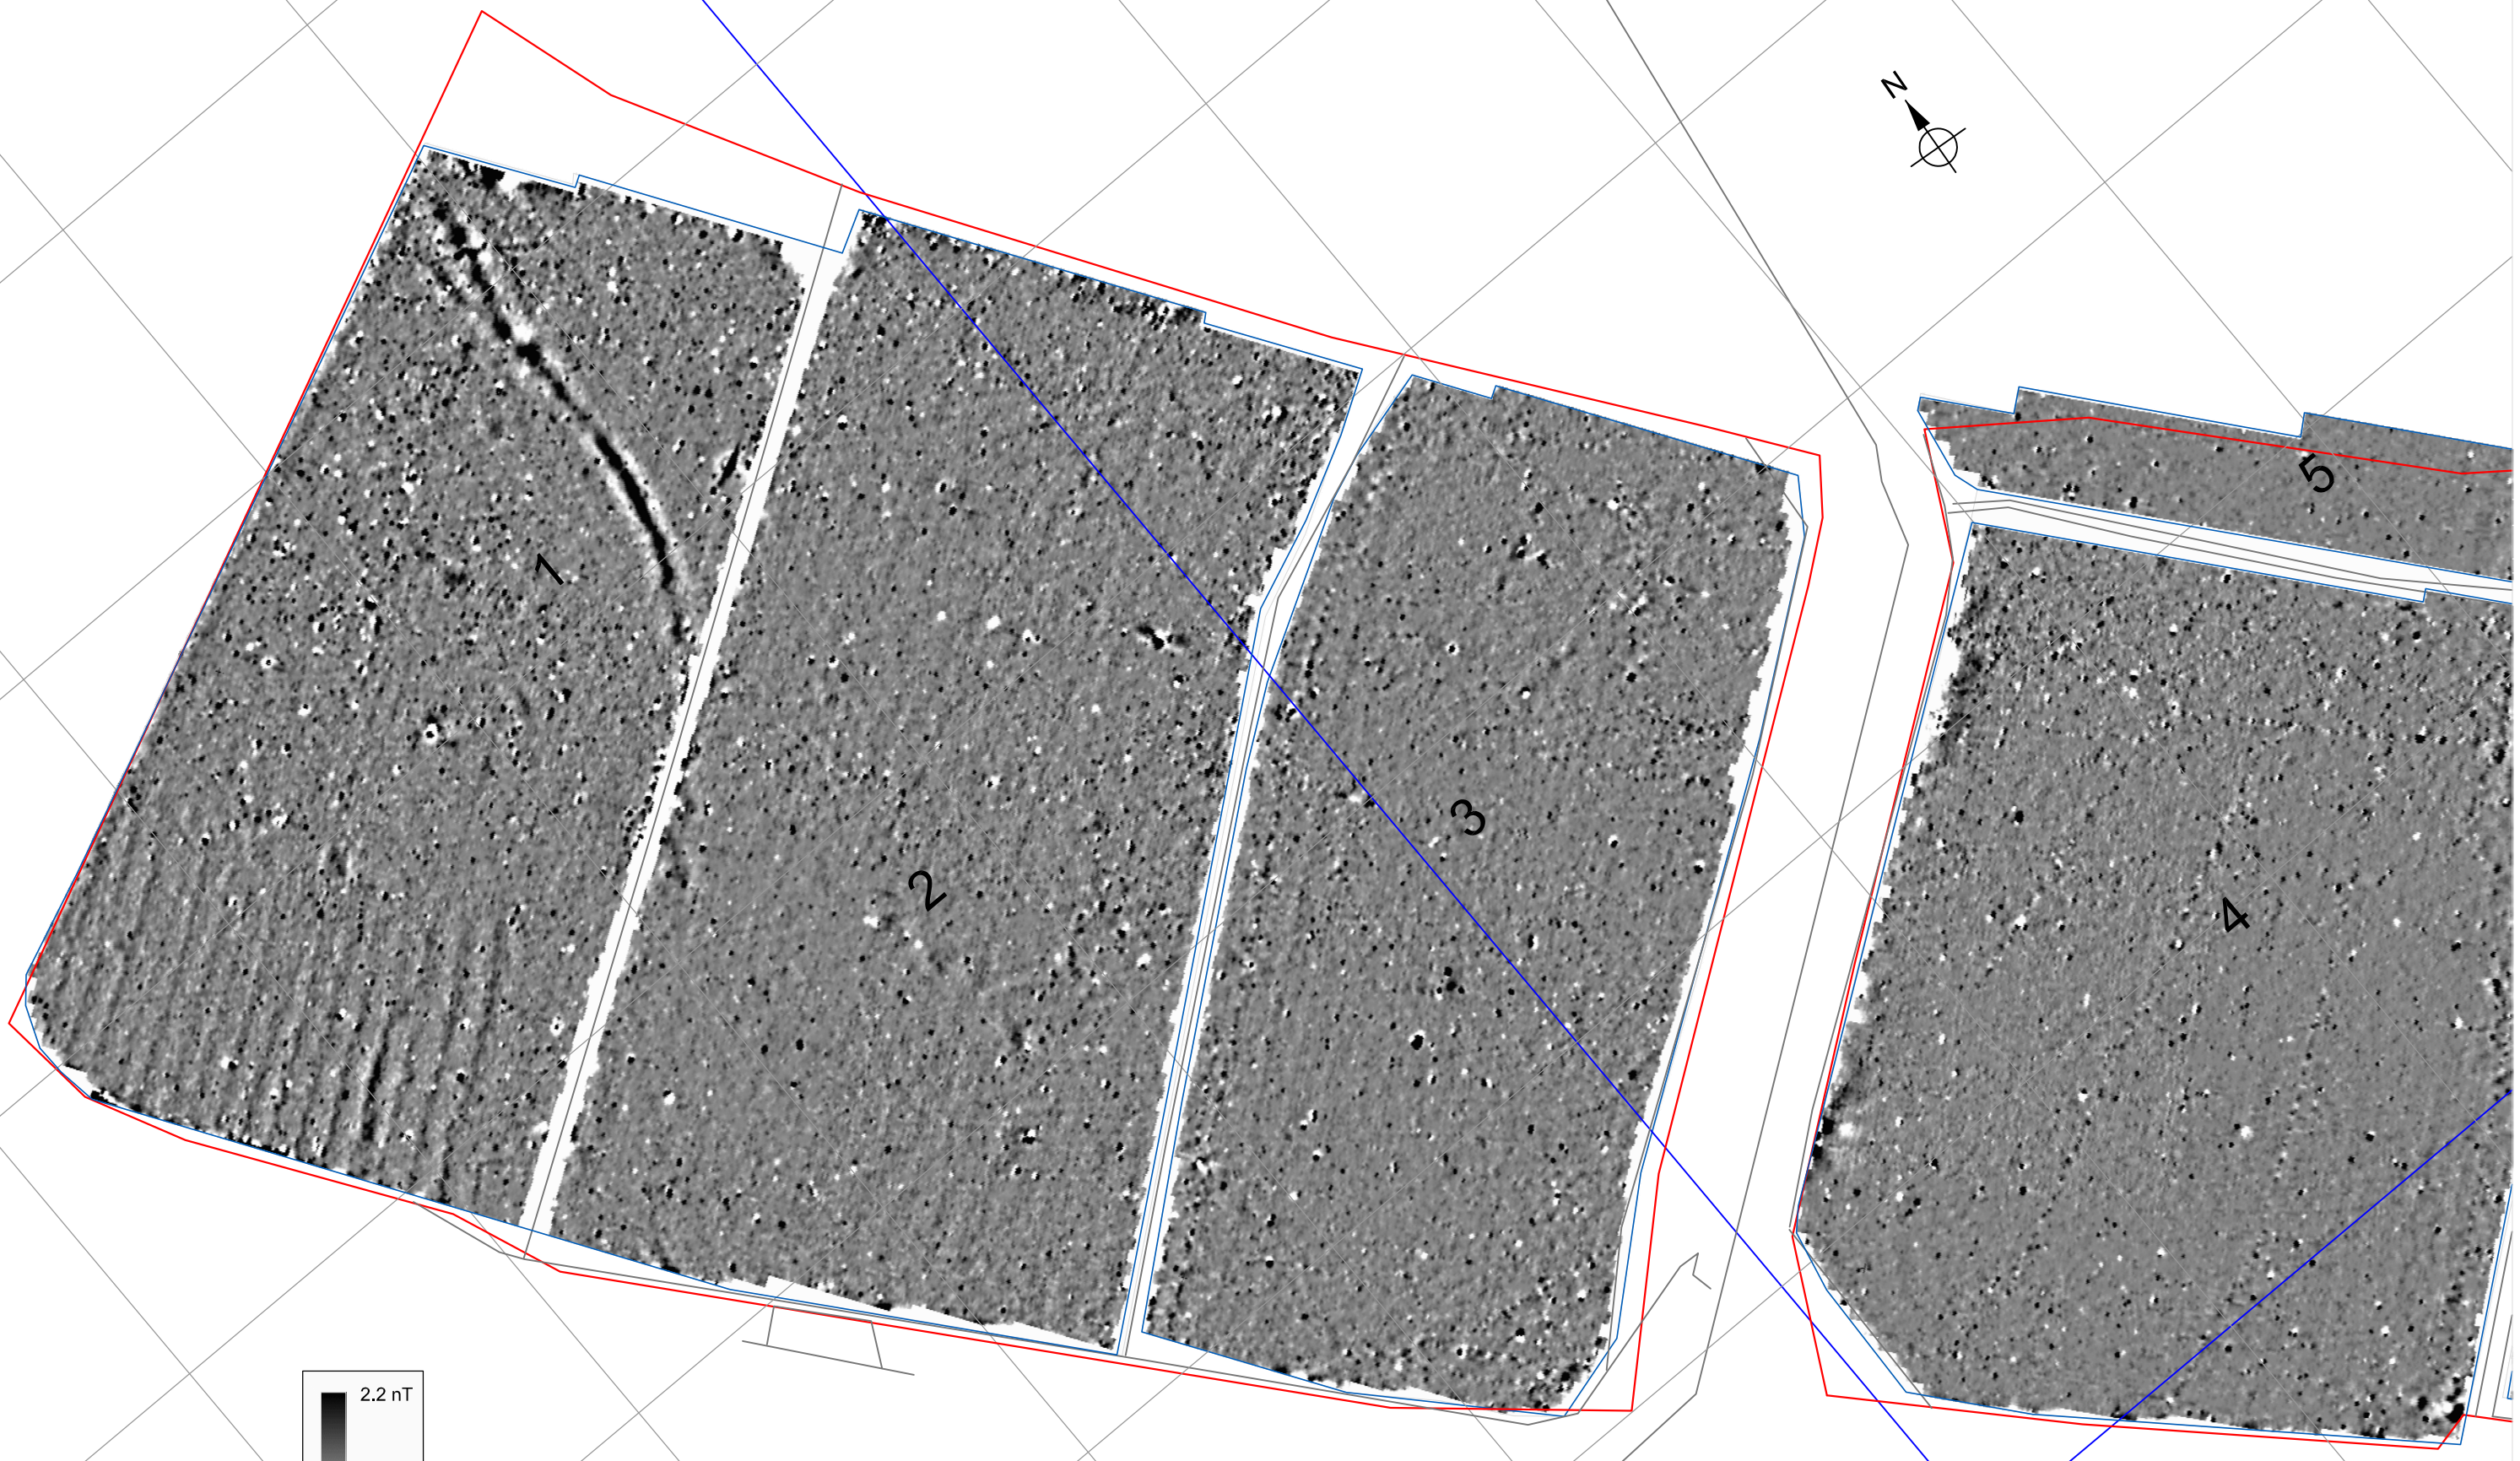

Background mapping includes Ordnance Survey Digital Data.  
Crown Copyright Reserved. Licence no. 100022432

LAND AT MEDBURY FARM,  
ELSTOW, BEDFORD  
Geophysical Survey 2013  
Figure 2: Magnetometer survey  
(grey scale plot)

0 1:2000 100m

Surveyed by: Bartlett-Clark Consultancy 01865 200864  
for: Archaeologica Ltd