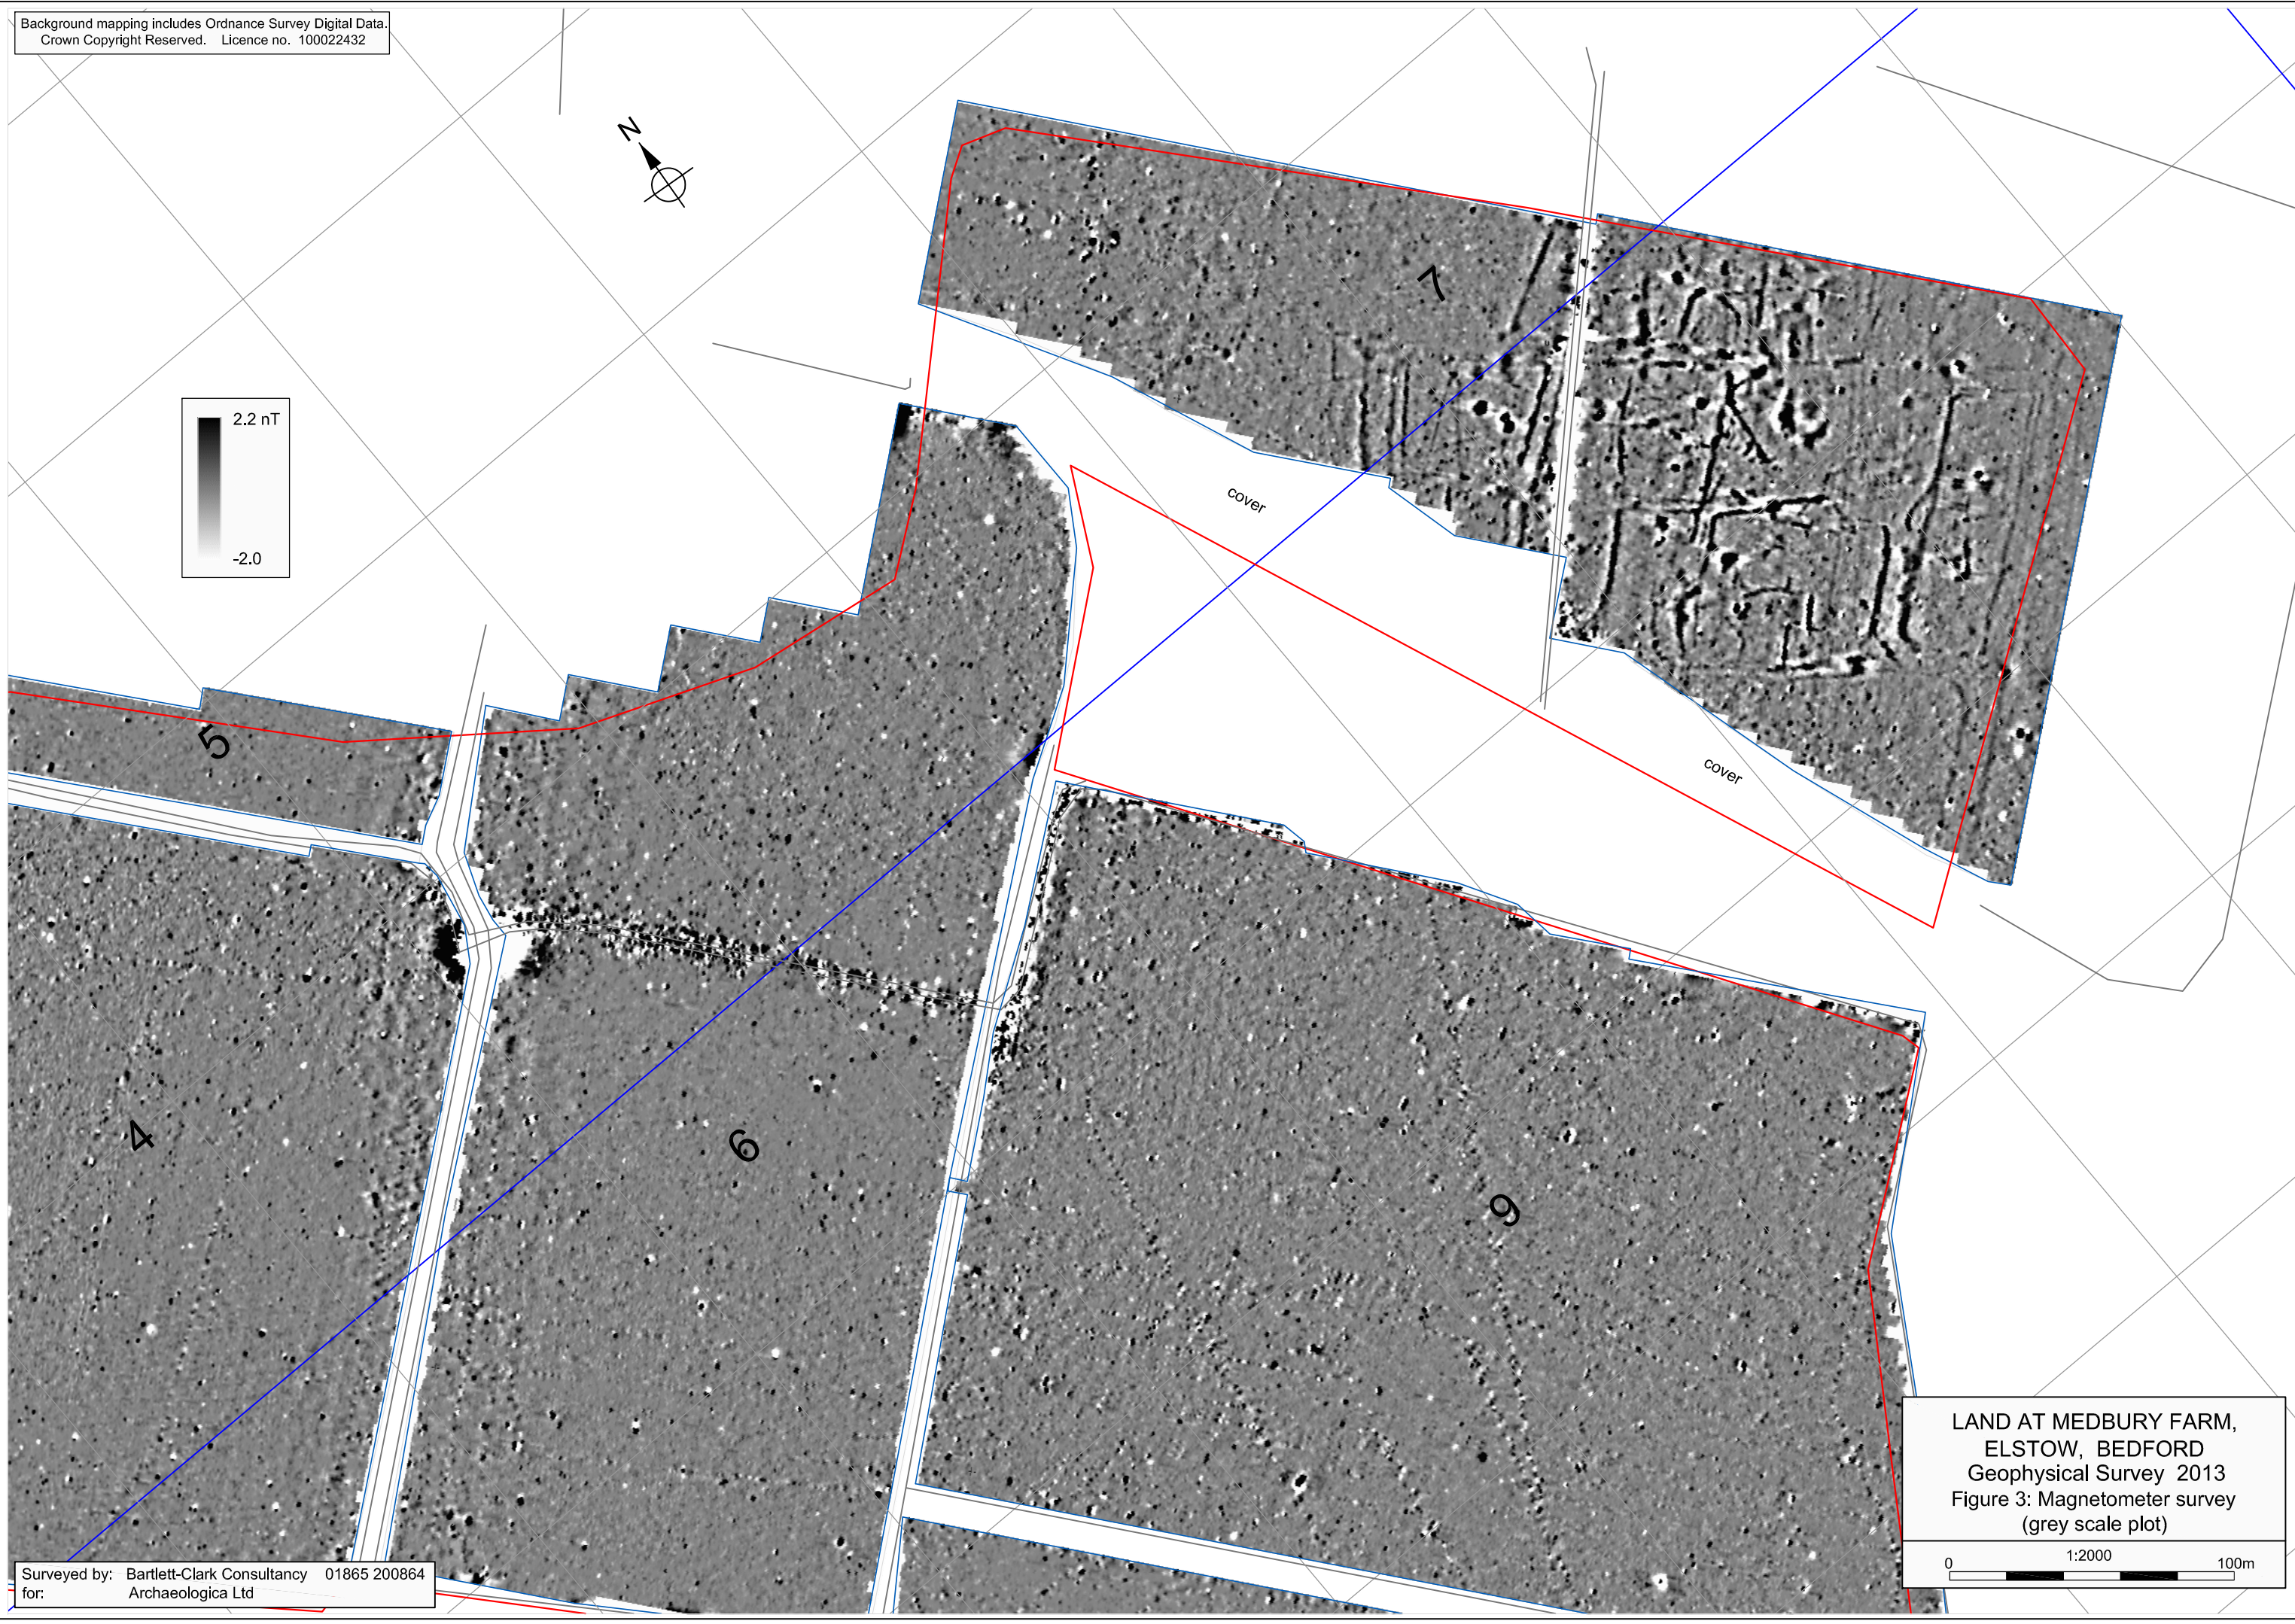

Background mapping includes Ordnance Survey Digital Data.  
Crown Copyright Reserved. Licence no. 100022432

Surveyed by: Bartlett-Clark Consultancy 01865 200864  
for: Archaeologica Ltd

LAND AT MEDBURY FARM,  
ELSTOW, BEDFORD  
Geophysical Survey 2013  
Figure 3: Magnetometer survey  
(grey scale plot)