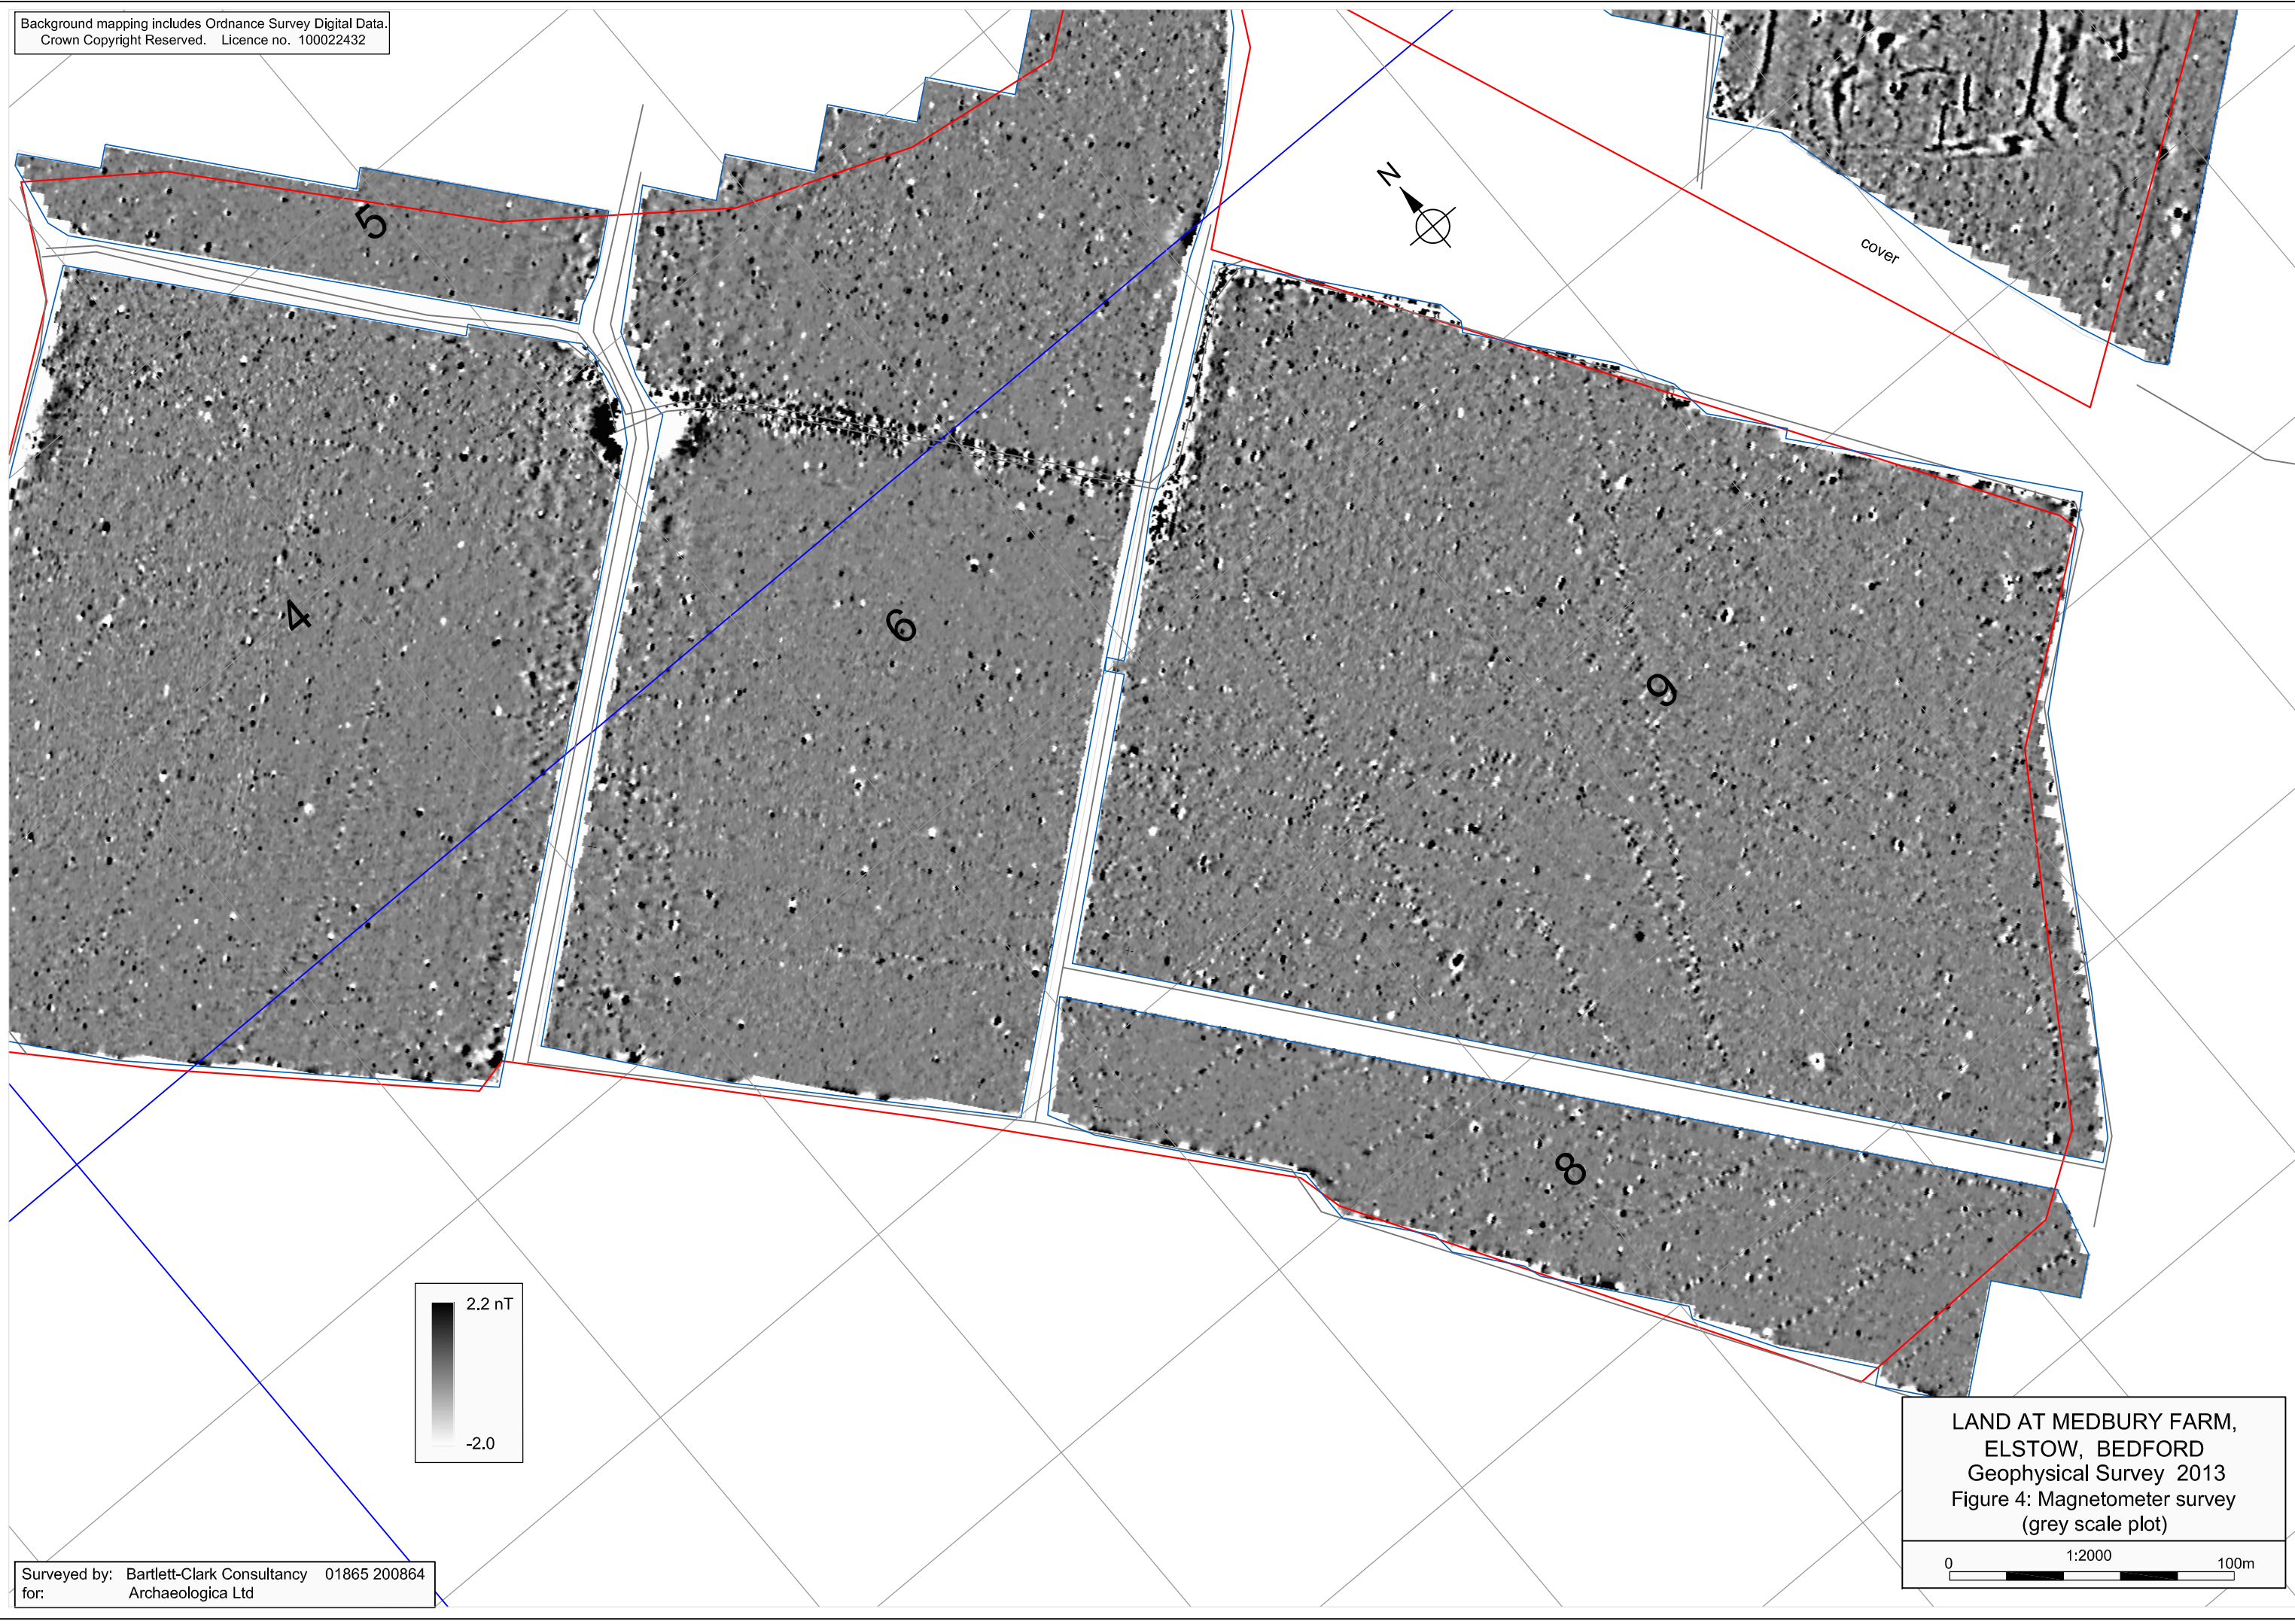

Background mapping includes Ordnance Survey Digital Data.
Crown Copyright Reserved. Licence no. 100022432

LAND AT MEDBURY FARM,
ELSTOW, BEDFORD
Geophysical Survey 2013
Figure 4: Magnetometer survey
(grey scale plot)

0 1:2000 100m

Surveyed by: Bartlett-Clark Consultancy 01865 200864
for: Archaeologica Ltd