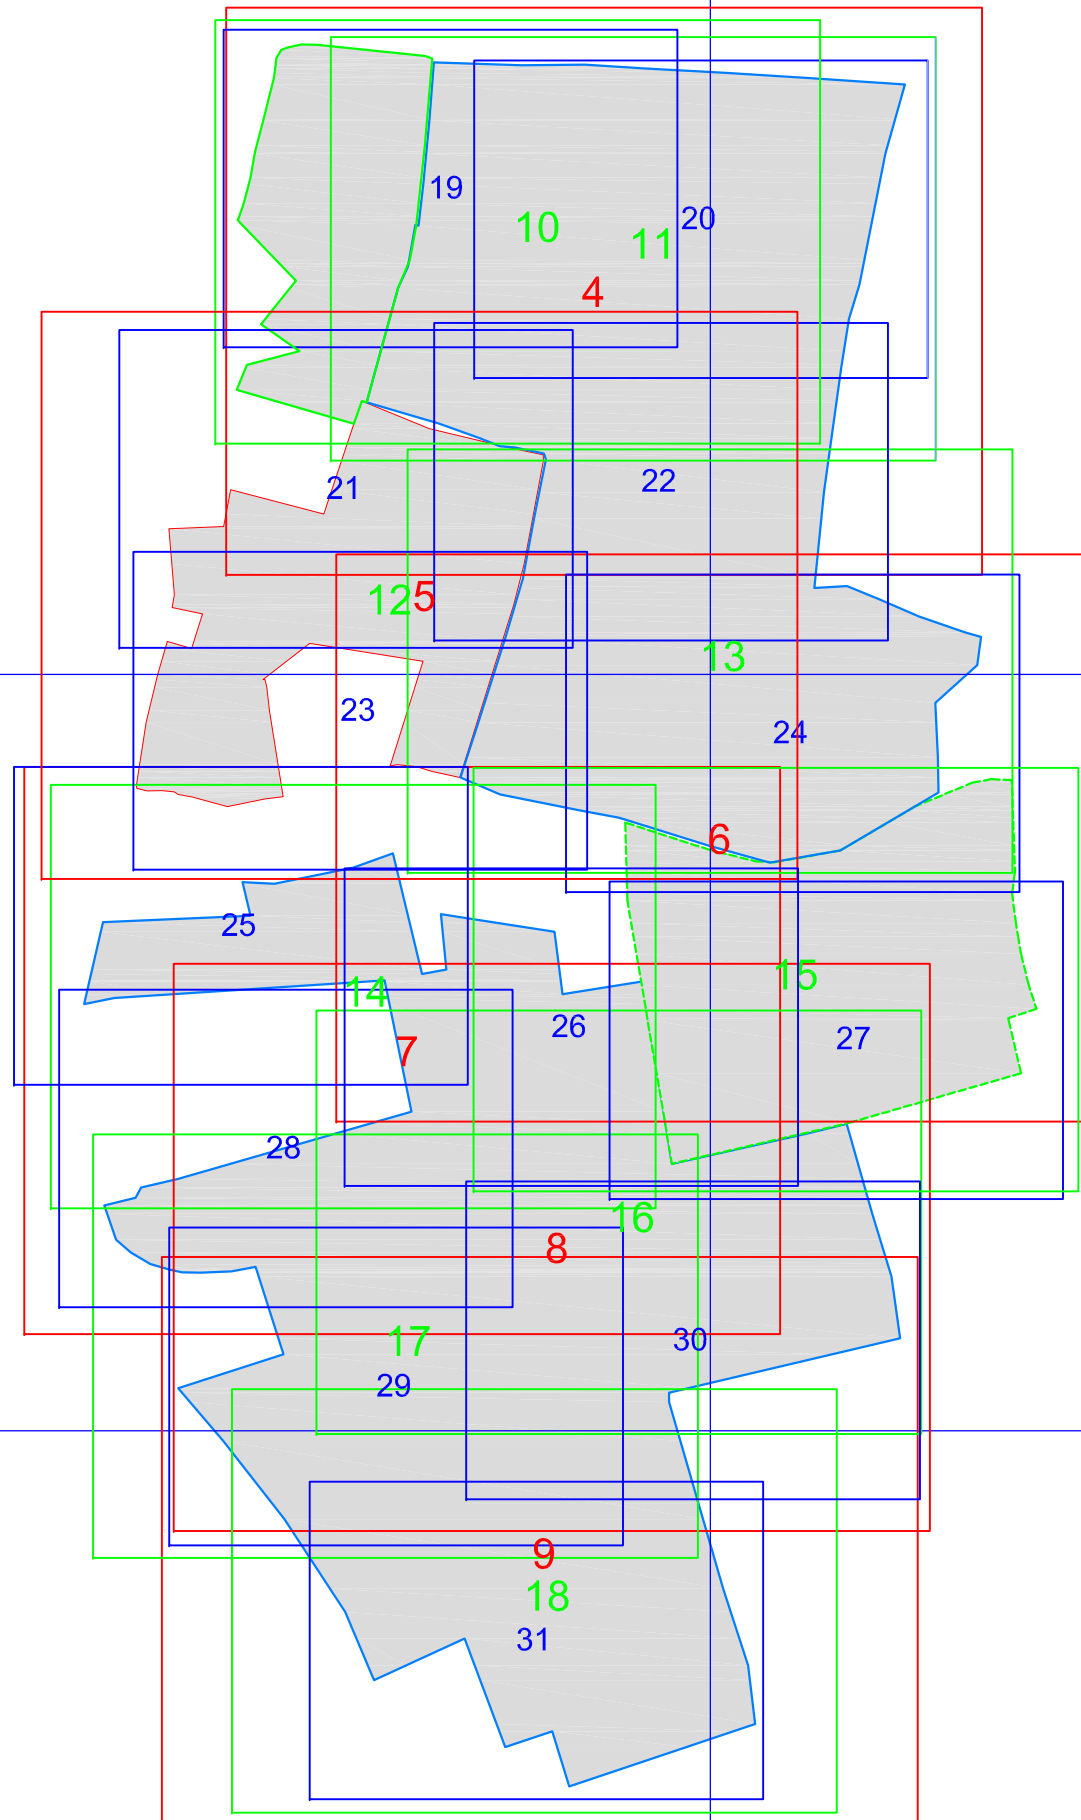

553000E

554000E

555000E

228000N

227000N

4	Location of 1:2500 scale summary plans showing interpretation of findings (figures 4-9)
10	Location of 1:2000 scale grey scale plots (figures 10-18)
19	Location of 1:1500 scale figures (19-30)

**LAND AT ELSENHAM,  
ESSEX**  
Geophysical Surveys 2012-13  
Figure 2: Key plan  
(showing locations of figures 4-29)

0      1:10000      500m