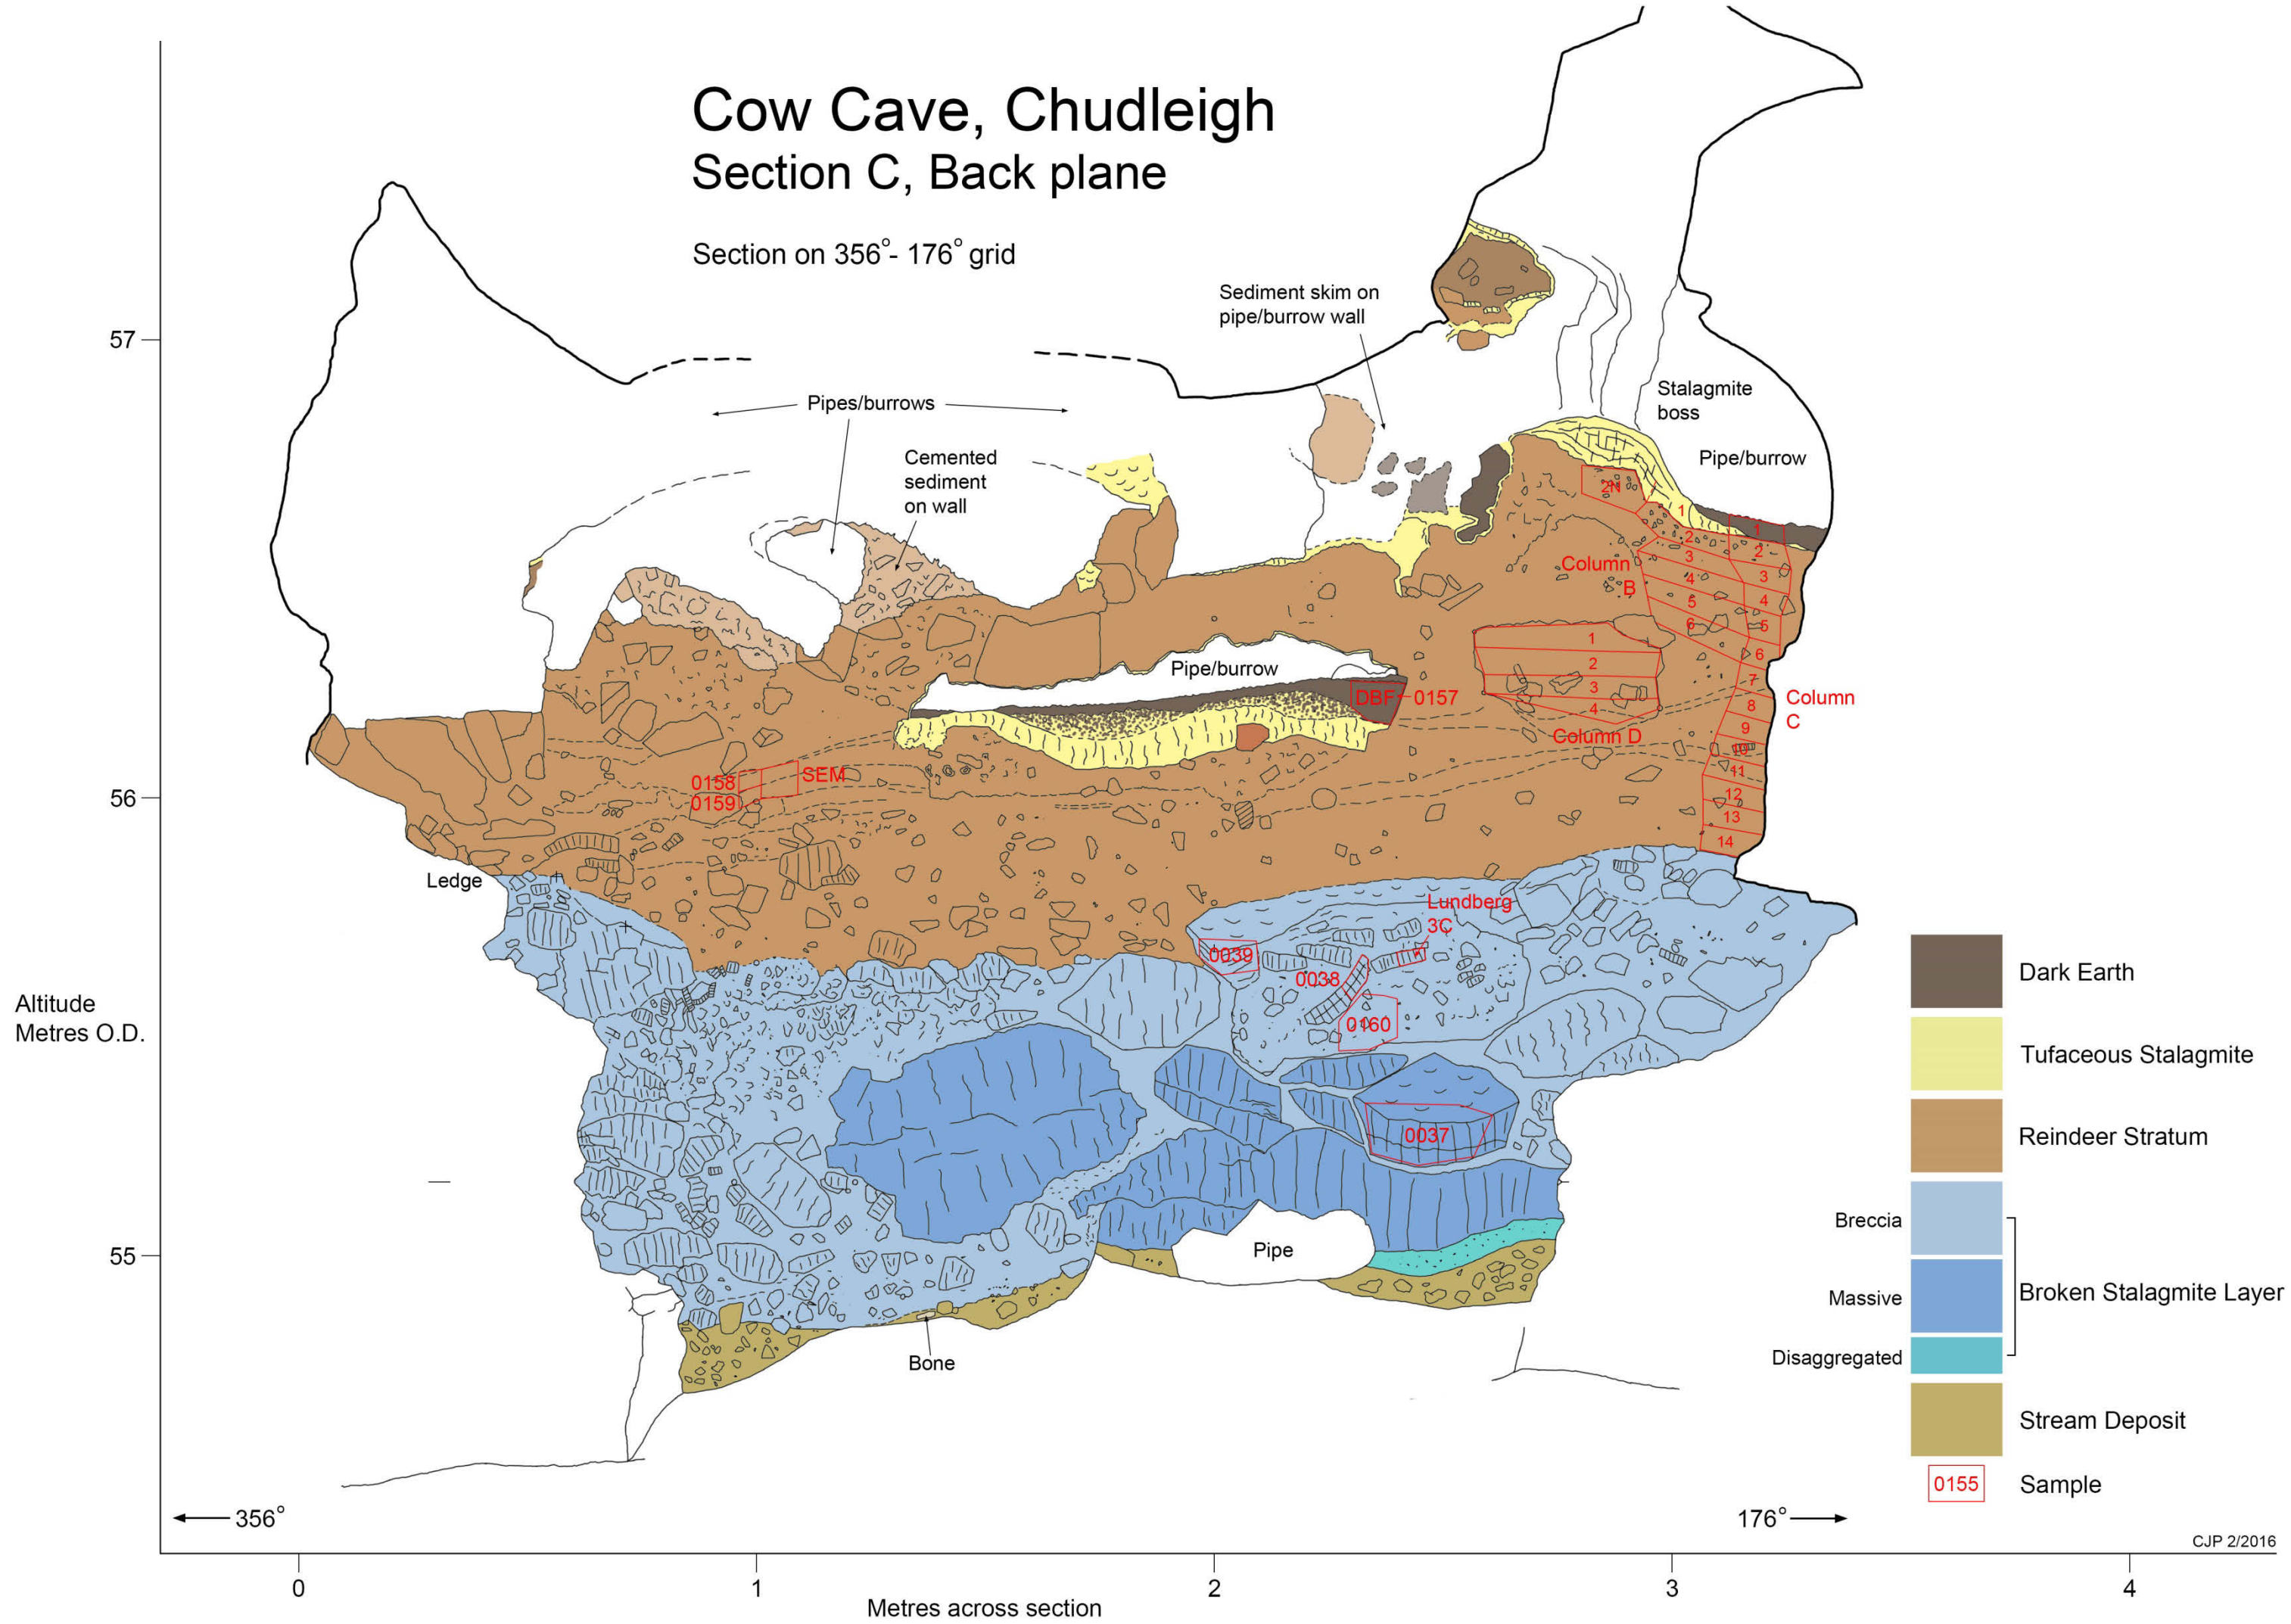

# Cow Cave, Chudleigh

## Section C, Front plane

Section on 356° - 176° grid