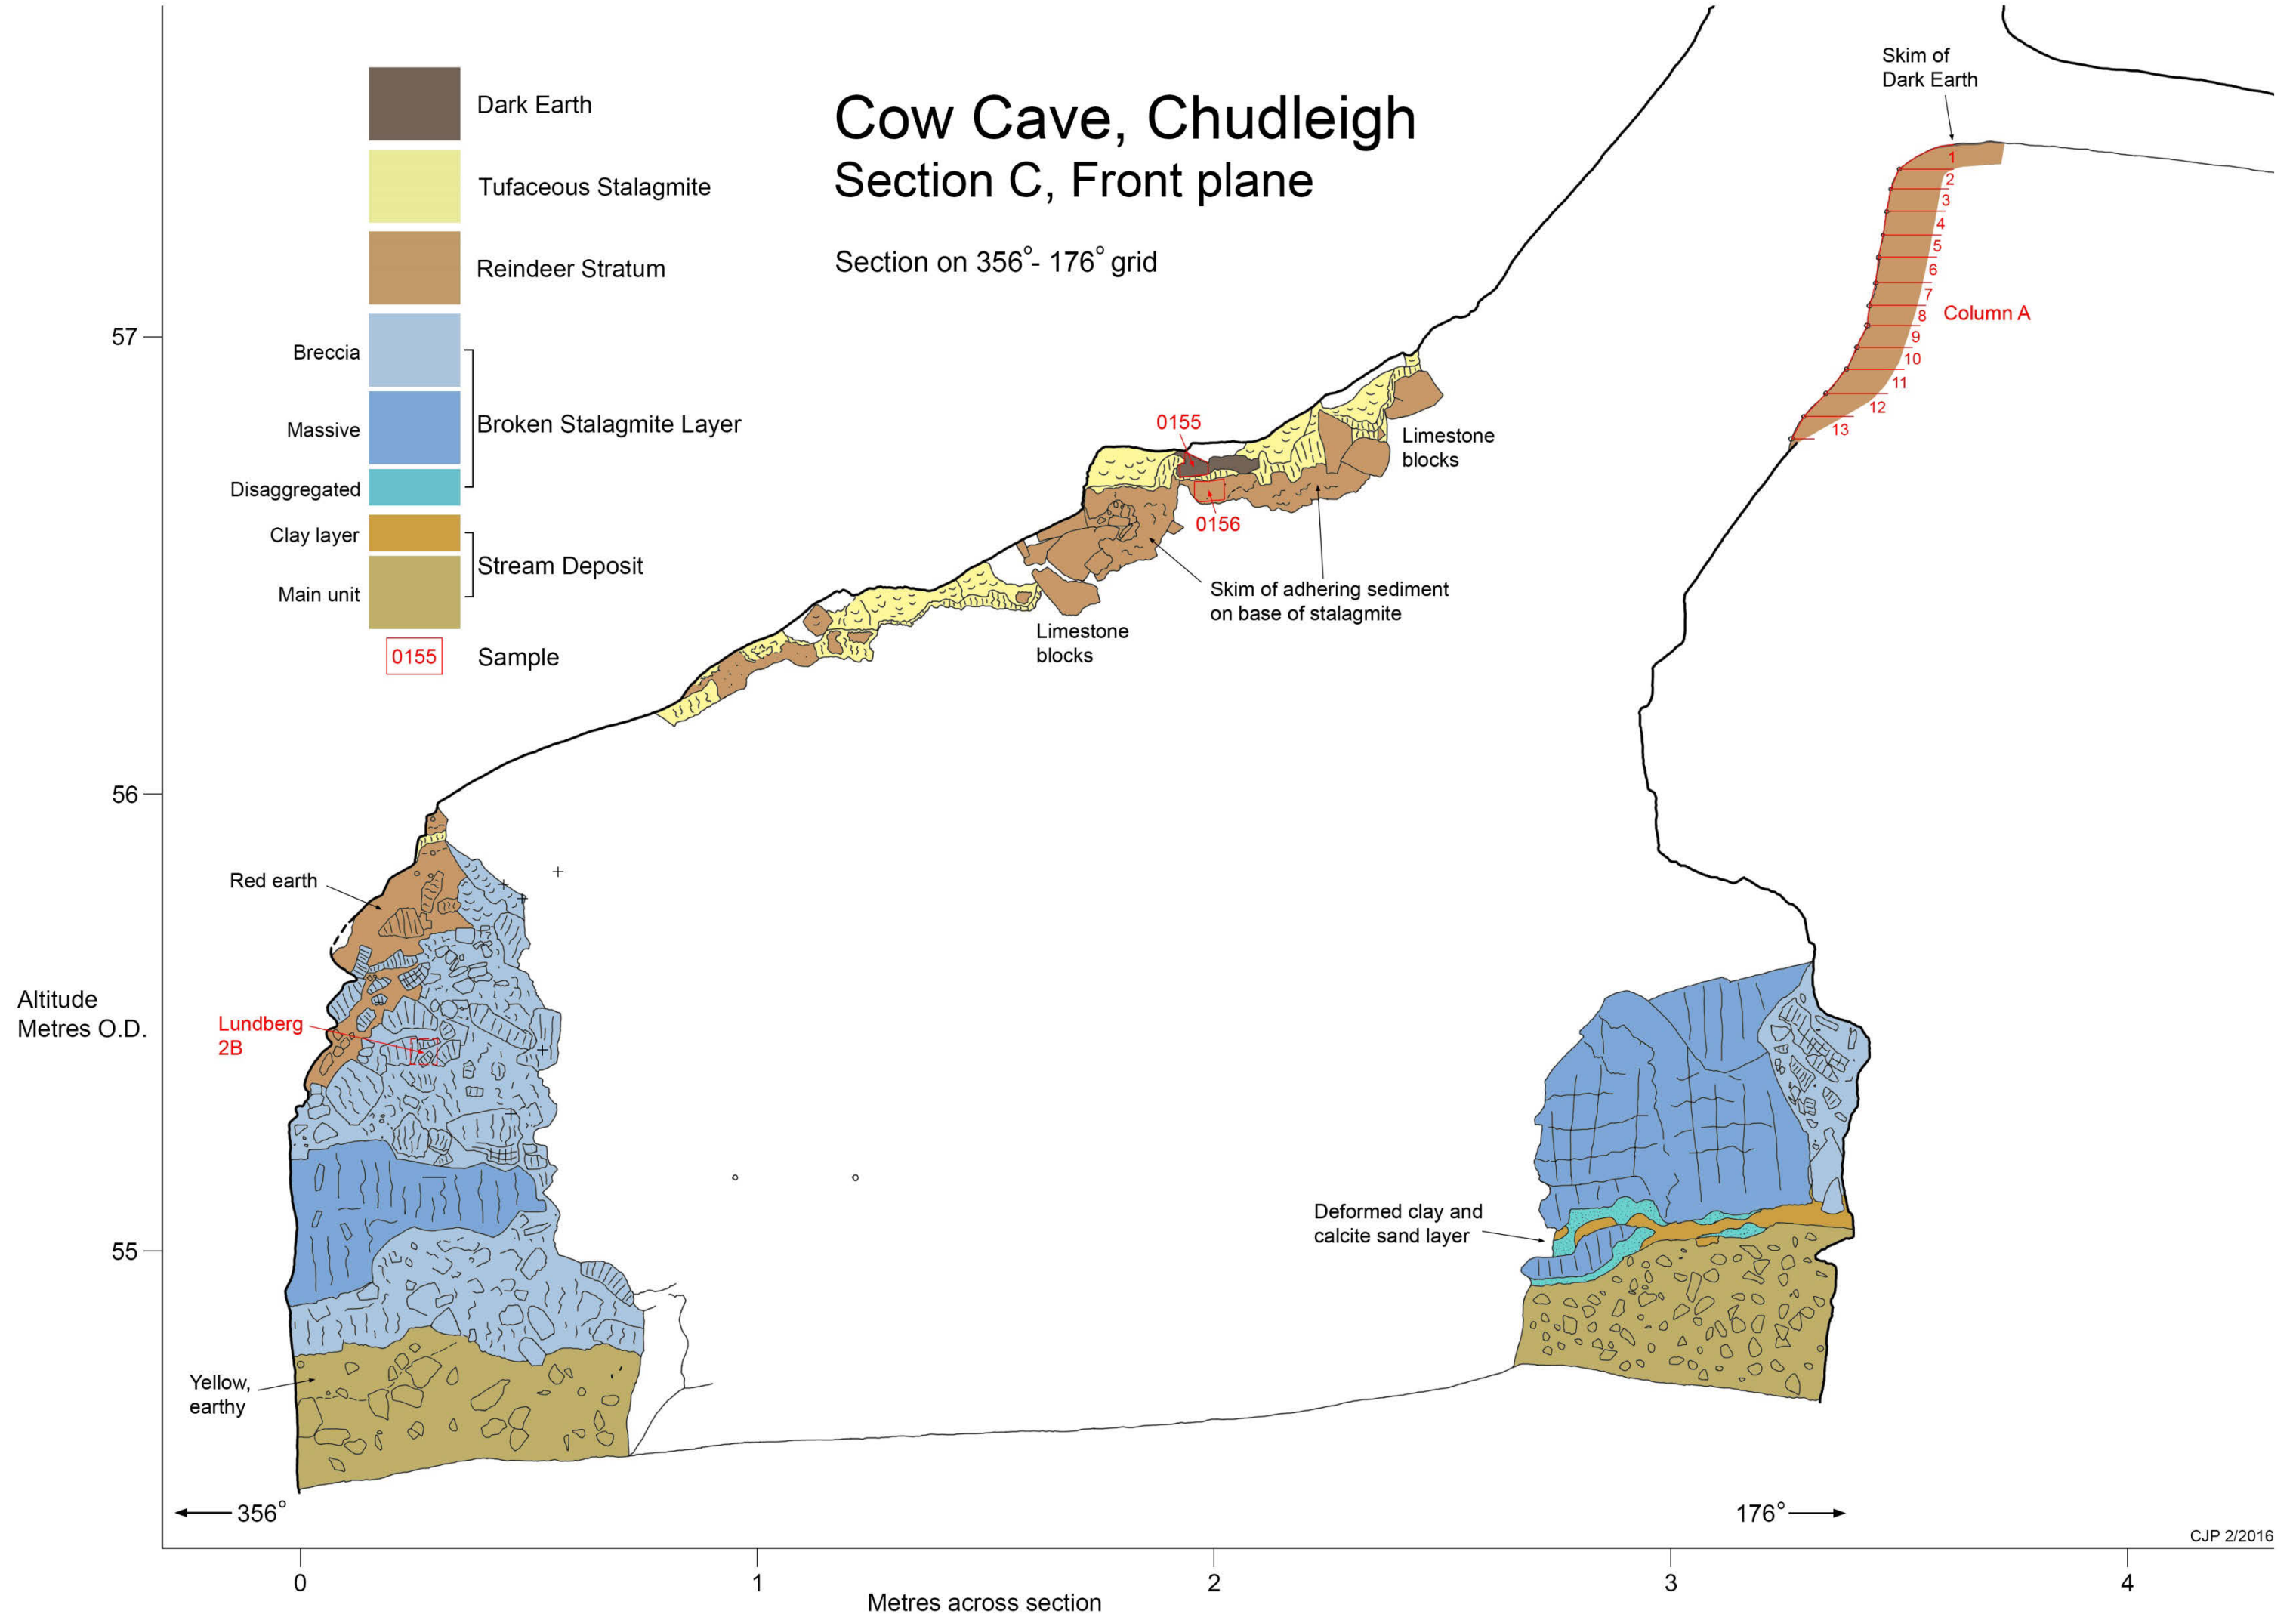

# Cow Cave, Chudleigh

## Section C, Front plane

Section on 356° - 176° grid

## The Trench

Section on 279° - 099° grid

Plan, 17/2/2016

Section, 19/2/2016