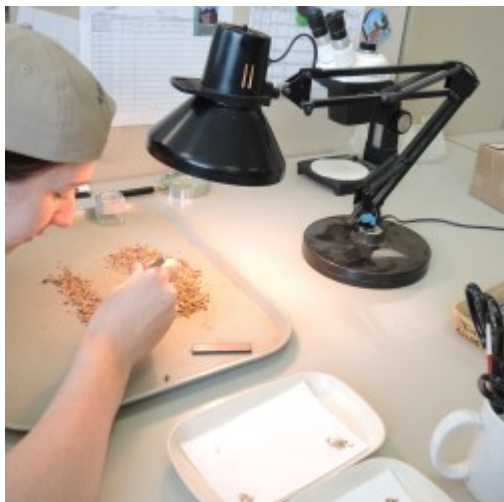

CART – LAB – PICKING

July 26, 2013 cartvol Day of Archaeology 2013, Environmental Archaeology, Finds, Historical
Archaeology Beads, Cart, Fairfax County, Lab, Picking, Shot, small finds, Virginia

CART – Kayla Picking Artifacts

At the CART lab, Kayla carefully picks out small items that were washed in window mesh. Some of the items include beads, pins, seeds, lead shot, bone, and small fragments of glass and ceramics.