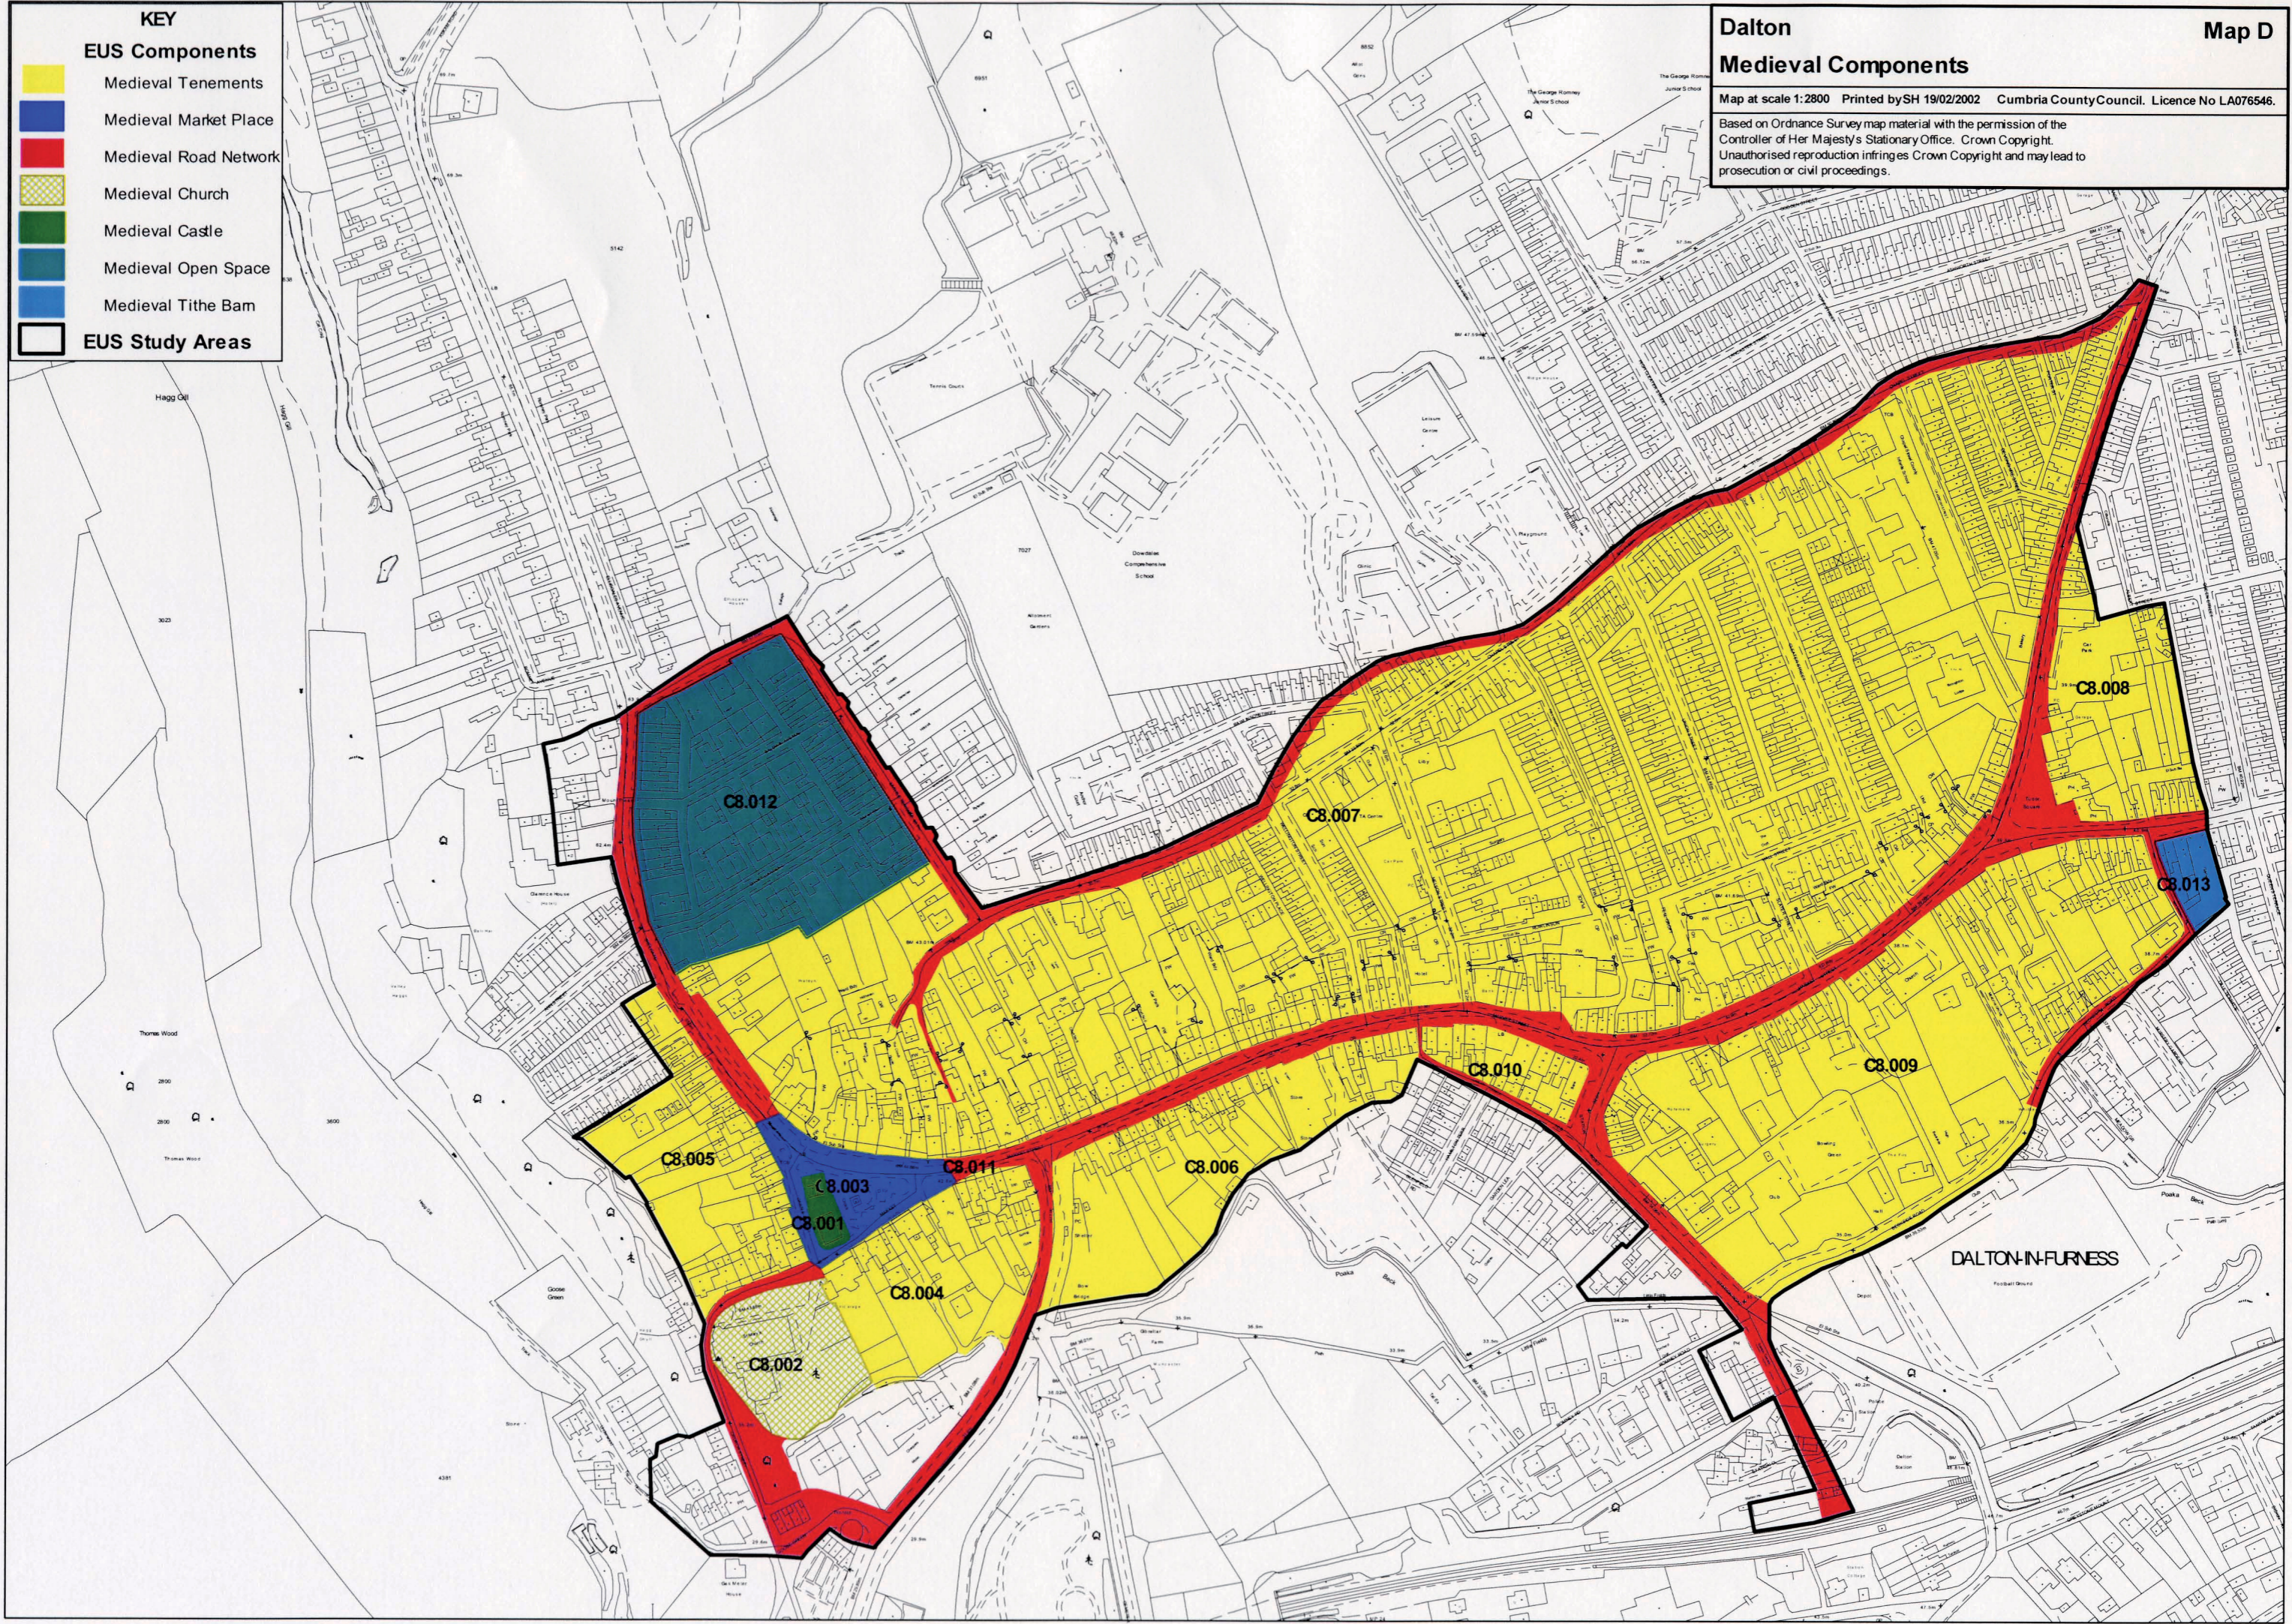

Medieval Components

Map at scale 1:2800 Printed by SH 19/02/2002 Cumbria County Council. Licence No LA076546.

Based on Ordnance Survey map material with the permission of the Controller of Her Majesty's Stationary Office. Crown Copyright. Unauthorised reproduction infringes Crown Copyright and may lead to prosecution or civil proceedings.

KEY

EUS Components

- Medieval Tenements
- Medieval Market Place
- Medieval Road Network
- Medieval Church
- Medieval Castle
- Medieval Open Space
- Medieval Tithe Barn
- EUS Study Areas

DALTON-IN-FURNESS

C8.008

C8.013

C8.009

C8.010

C8.007

C8.006

C8.011

C8.012

C8.003

C8.001

C8.005

C8.004

C8.002