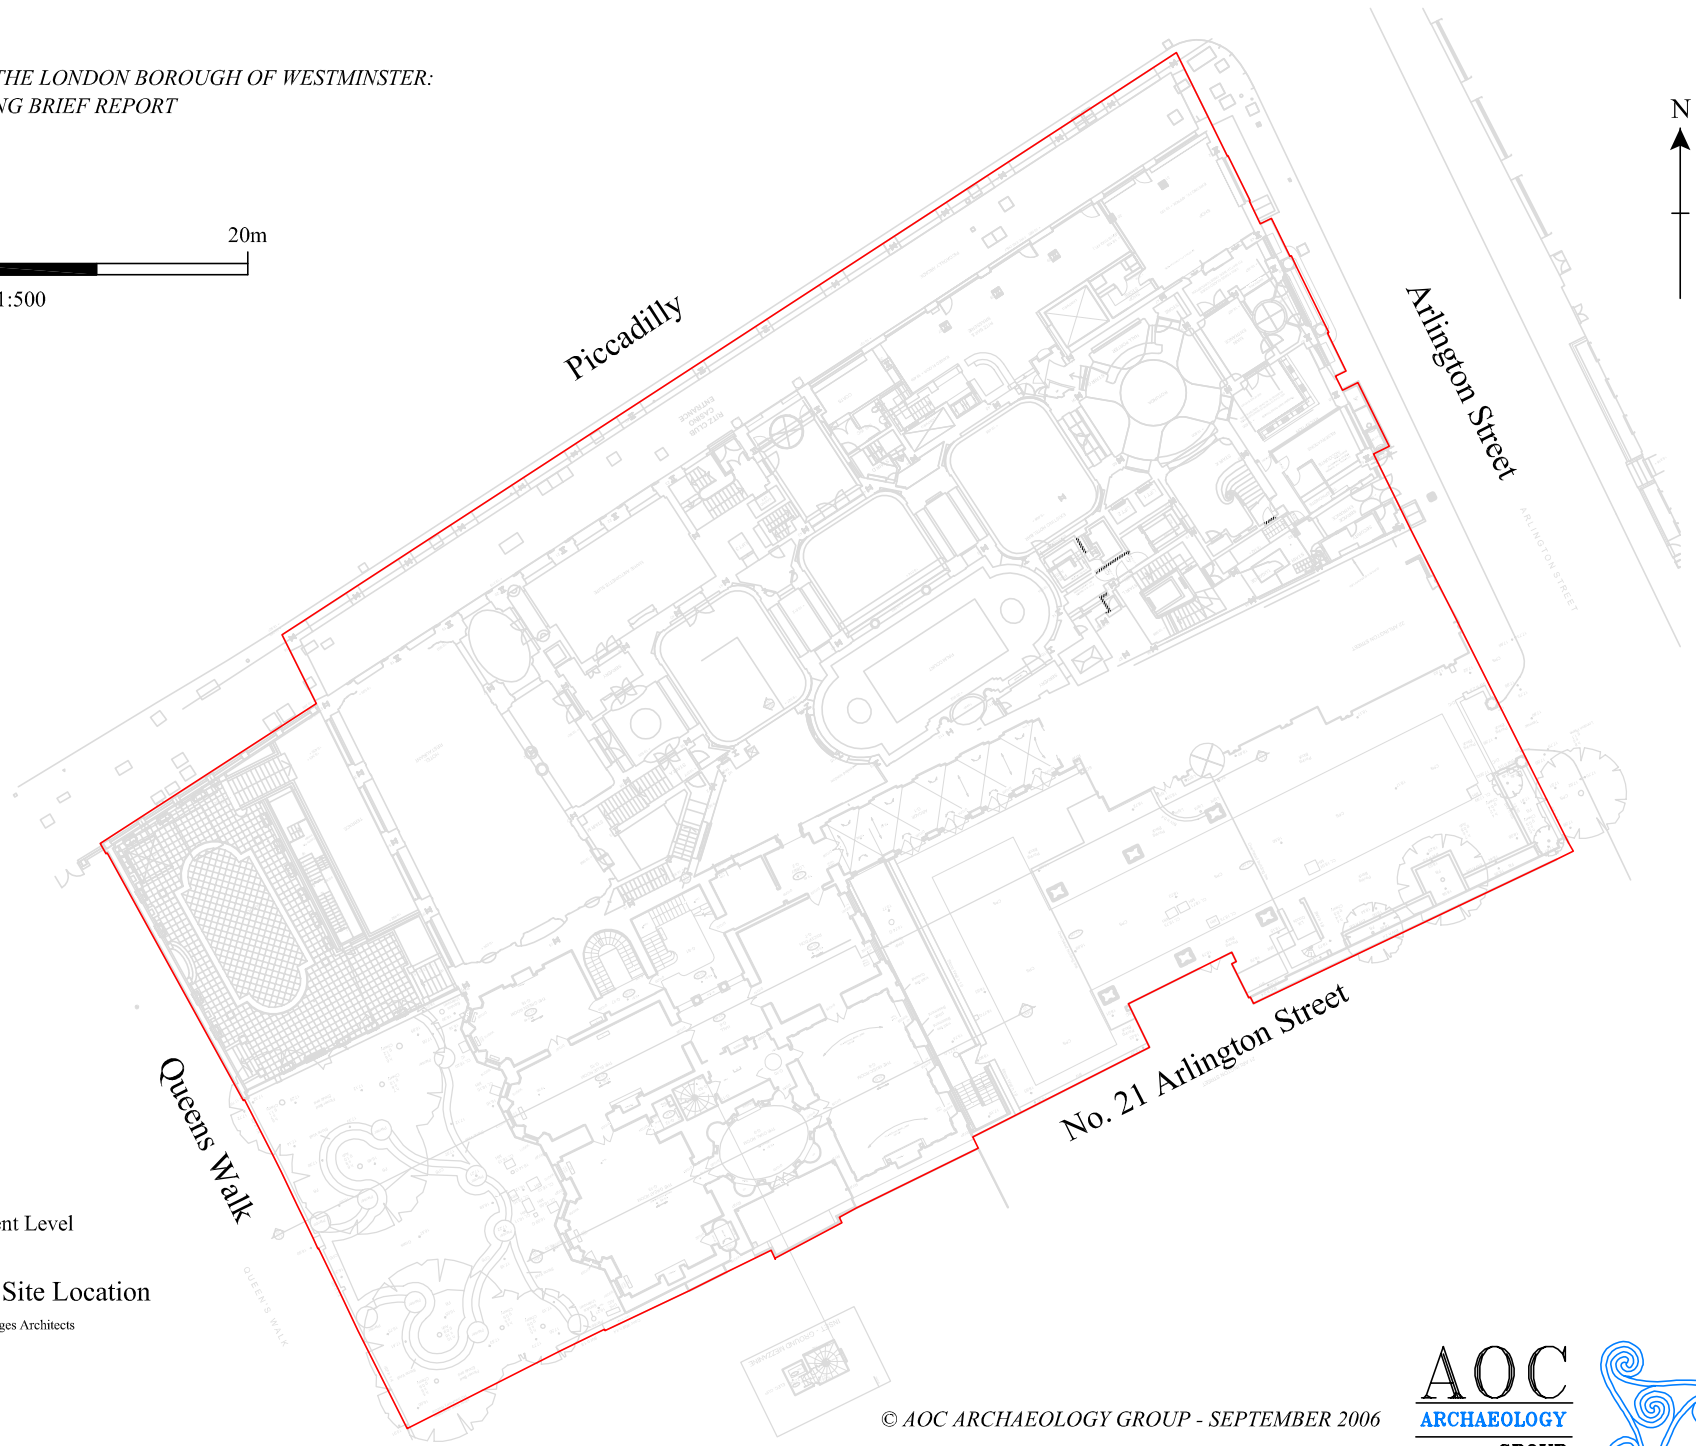

THE RITZ HOTEL, PICCADILLY, THE LONDON BOROUGH OF WESTMINSTER:  
AN ARCHAEOLOGICAL WATCHING BRIEF REPORT

— Site Outline at Basement Level

**Figure 2:** Detailed Site Location

Based on the Plans Produced by Etwein Bridges Architects