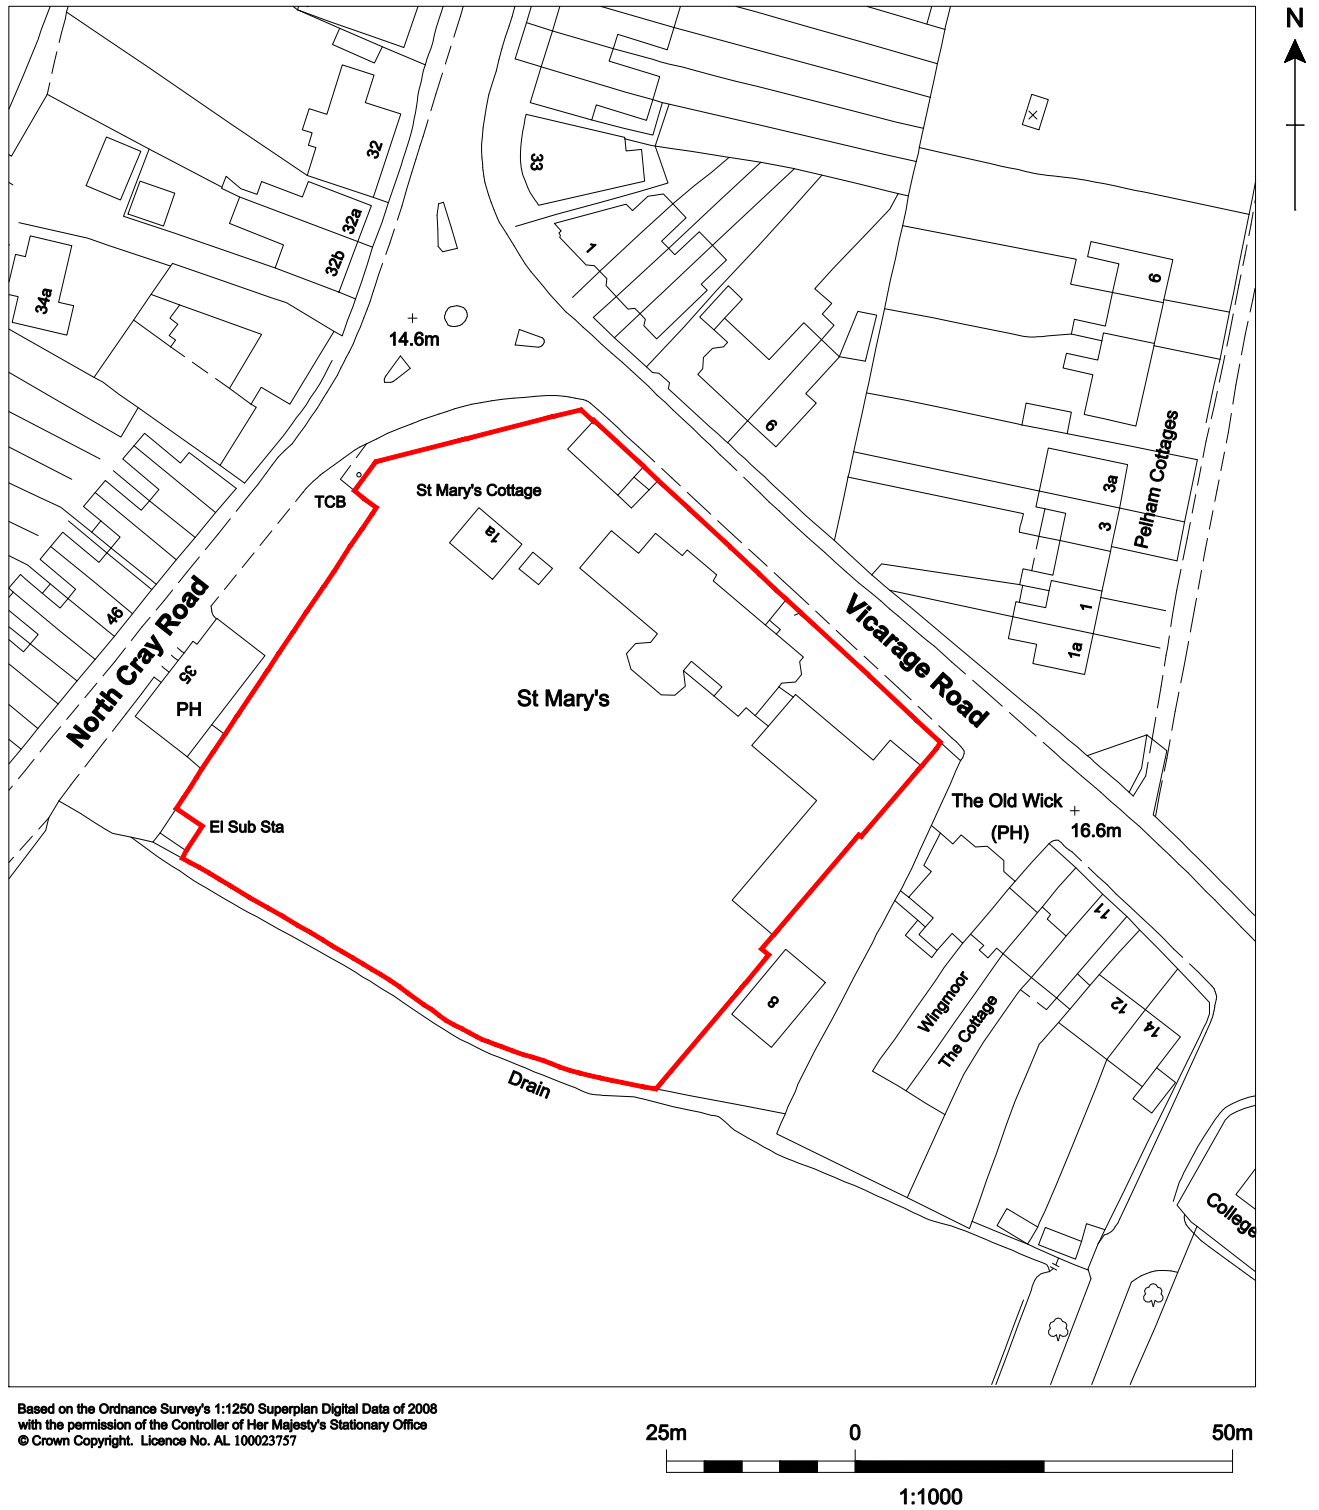

ST MARY'S OLD PEOPLE'S HOME, VICARAGE ROAD, LONDON BOROUGH OF BEXLEY: A REPORT ON AN ARCHAEOLOGICAL WATCHING BRIEF

Figure 2: Detailed Site Location Plan