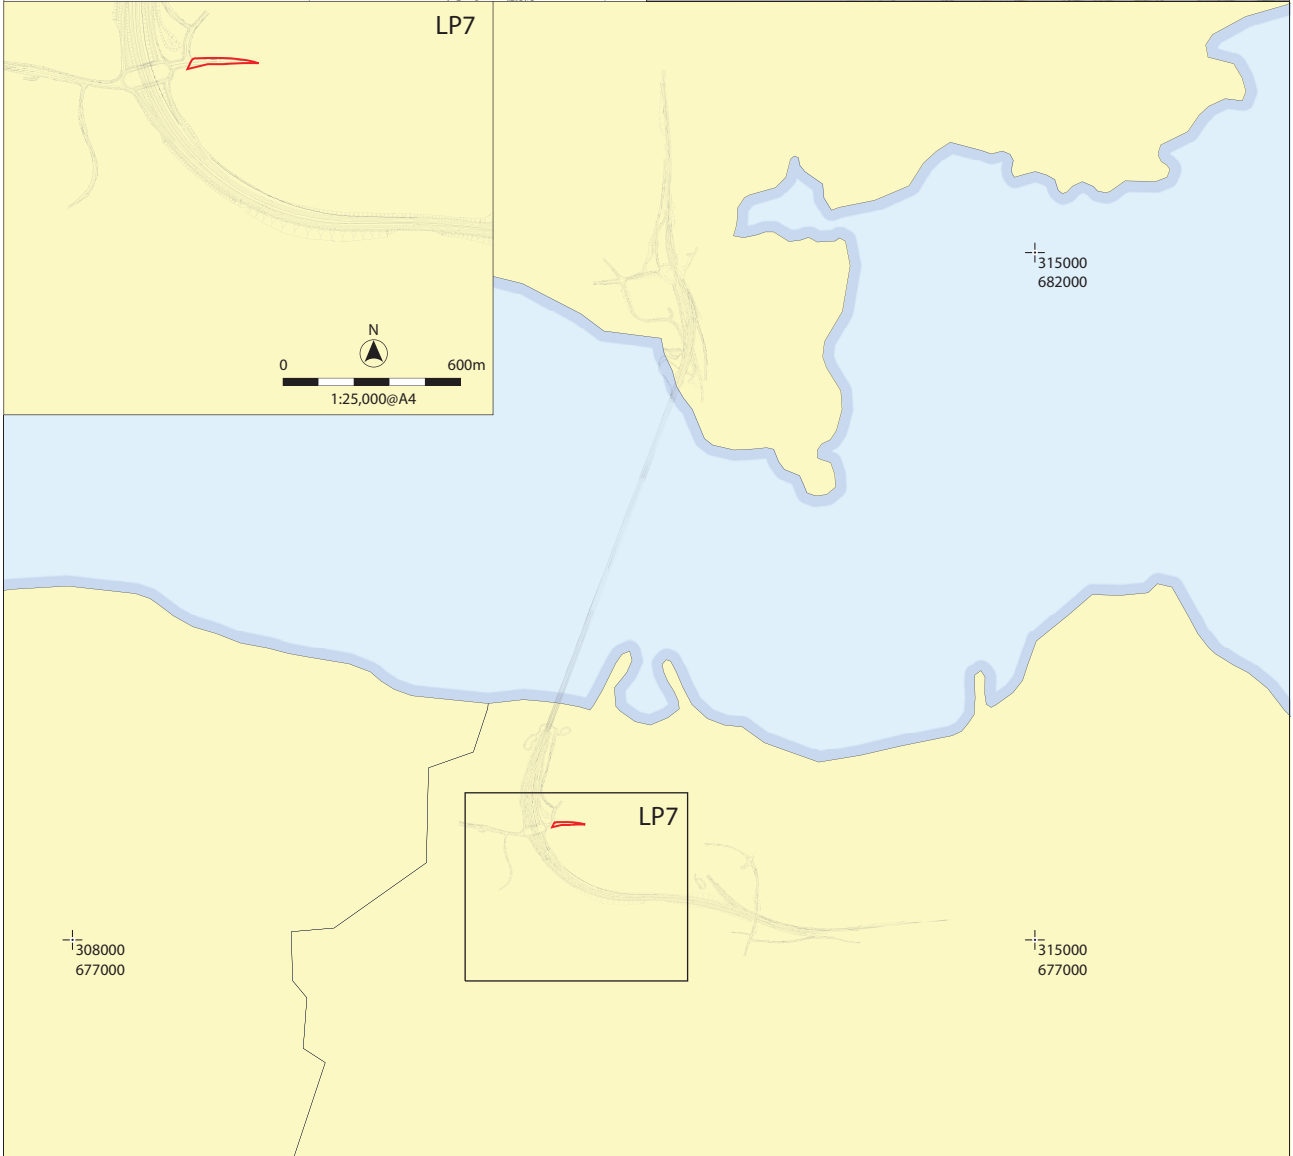

Lothian  
South Queensferry

0 100km

**HEADLAND**  
ARCHAEOLOGY (UK) Ltd

**FORTH REPLACEMENT CROSSING, LAND PARCEL 7 (FRCE10)**

Reproduced using 2007 OS 1:50,000 Landranger No. 65 and digital 1:10,000 data supplied by Transport Scotland. Ordnance Survey © Crown copyright 2011. All rights reserved. Licence No. AL 100013329

**Illus 1**  
Site location