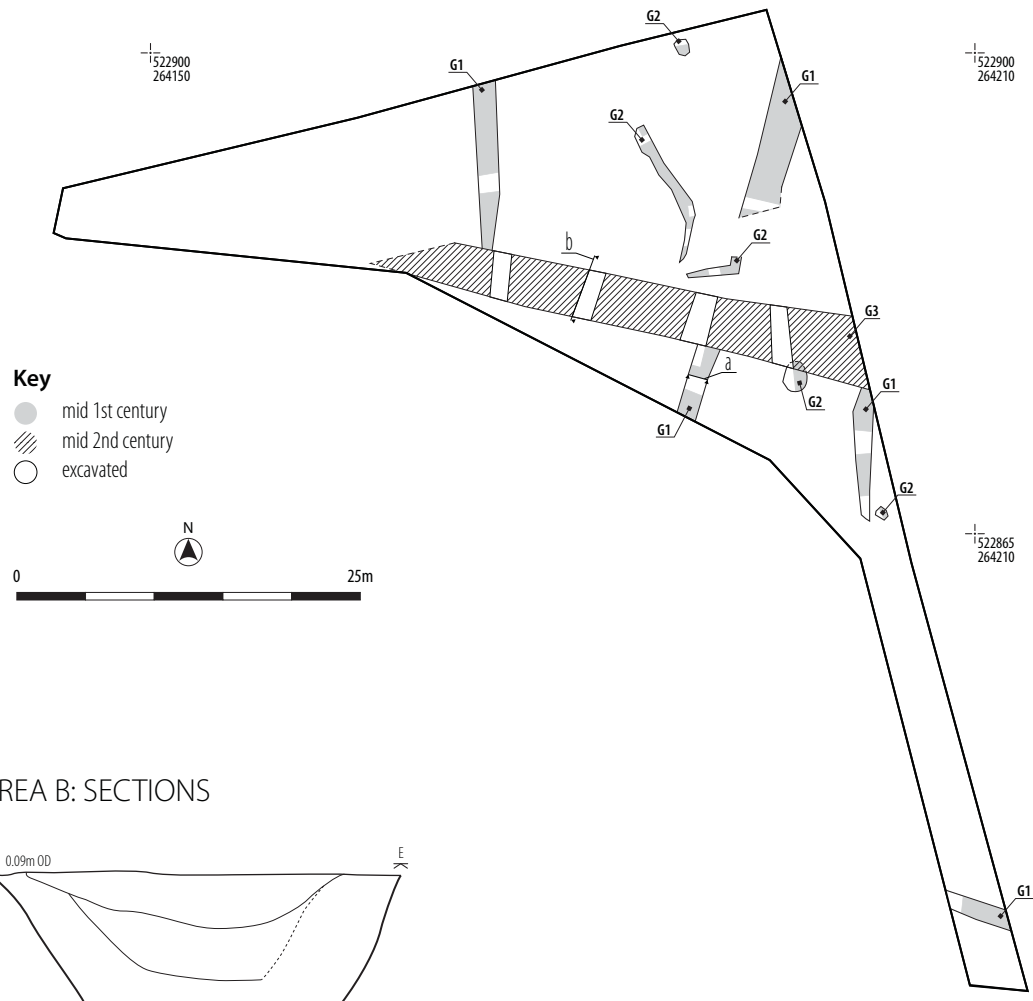

AREA B: PLAN

AREA B: SECTIONS

AREA D: PLAN

Key

- mid 1st century
- modern
- excavated

AREA D: SECTIONS

Key

- pottery
- flint
- lenses of re-deposited natural

0 10cm
scale 1:4 @ A4