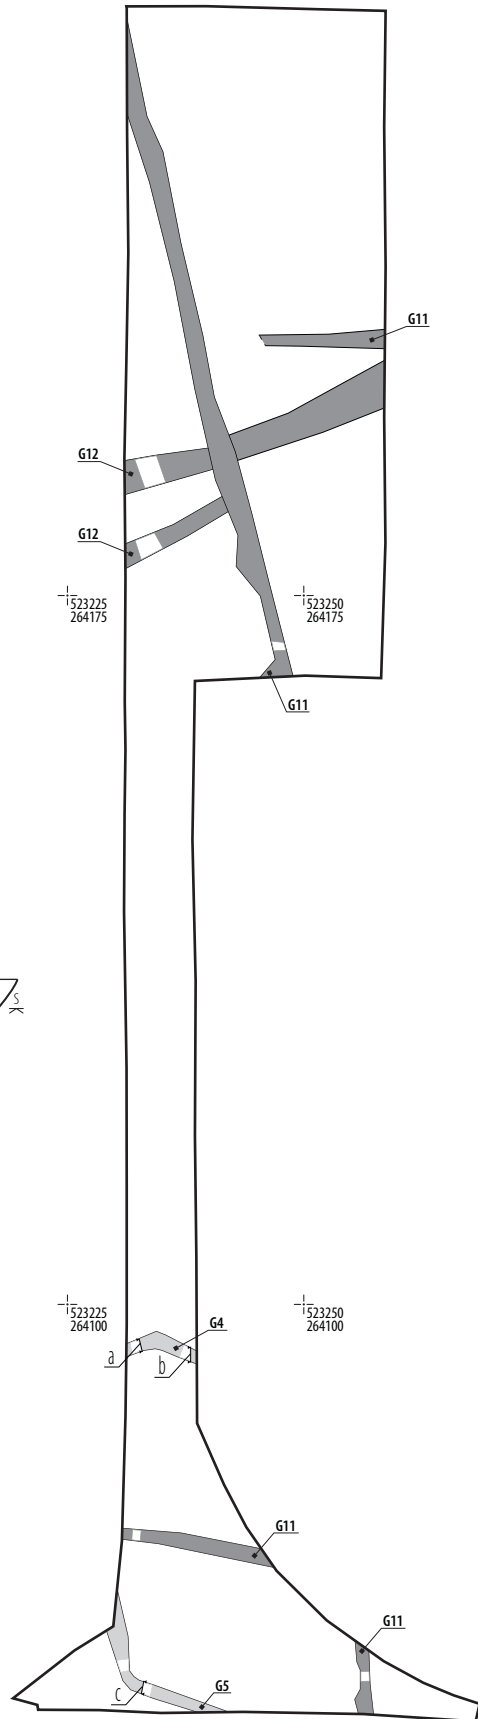

AREA B: PLAN

AREA B: SECTIONS

AREA D: PLAN

Key

- mid 1st century
- modern
- excavated

AREA D: SECTIONS

Key

- pottery
- flint
- lenses of re-deposited natural

0 10cm
scale 1:4 @ A4