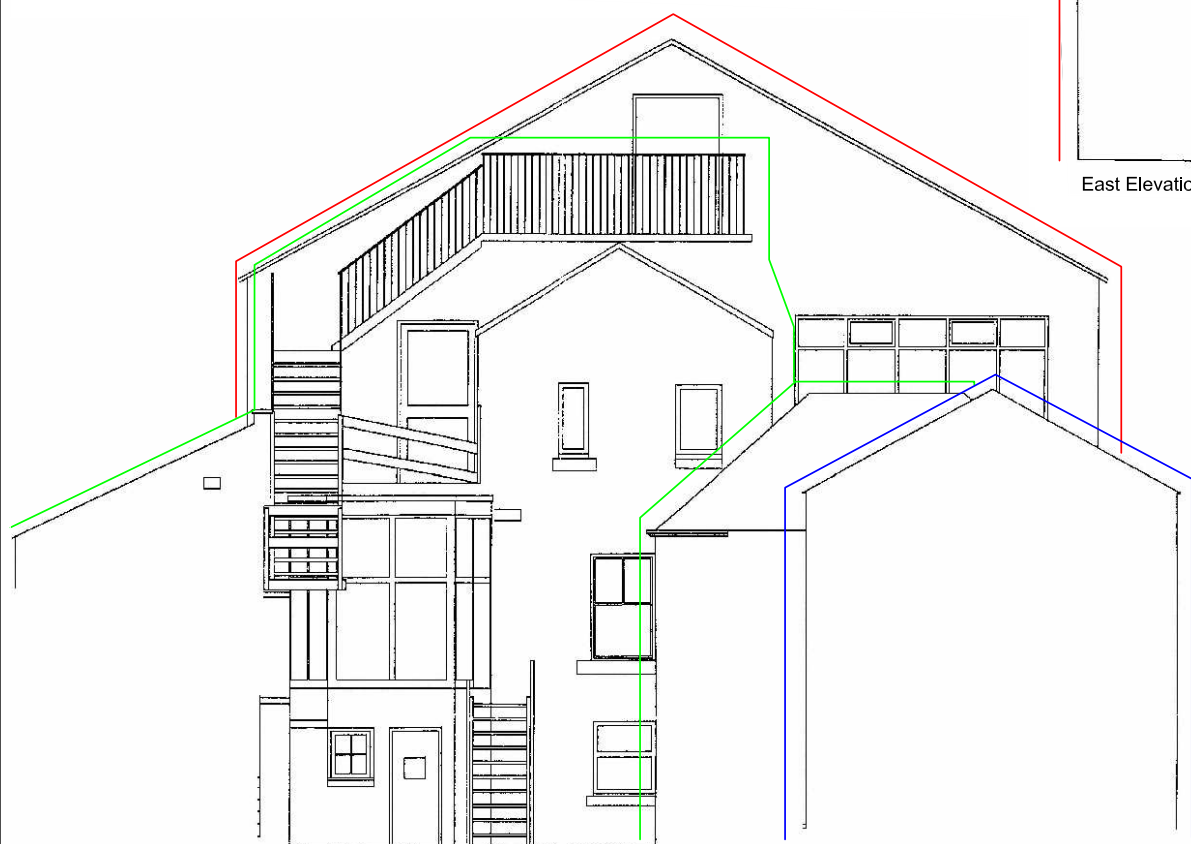

South Elevation

East Elevation

North Elevation

Archaeological Research Services Ltd  
 Baltic Business Centre  
 Saltmeadows Road  
 Gateshead  
 NE8 3DA

Site Code: GRO 07  
 Drawing Ref: Report Fig. 5  
 Date: 03 APR 2007  
 Drawn: CC  
 Scale: 1:100 at A3

Title:  
 Figure 5: Elevations

Key:

- Original building
- Later extensions
- Coach House

Notes:

Drawings based on those provided by  
 Hopper Howe Sadler

Copyright/Licencing:

This drawing  
 © A.R.S. Ltd

Ordnance Survey data if applicable  
 © Crown Copyright, all rights reserved  
 reproduced with permission. Licence  
 No. 100045420