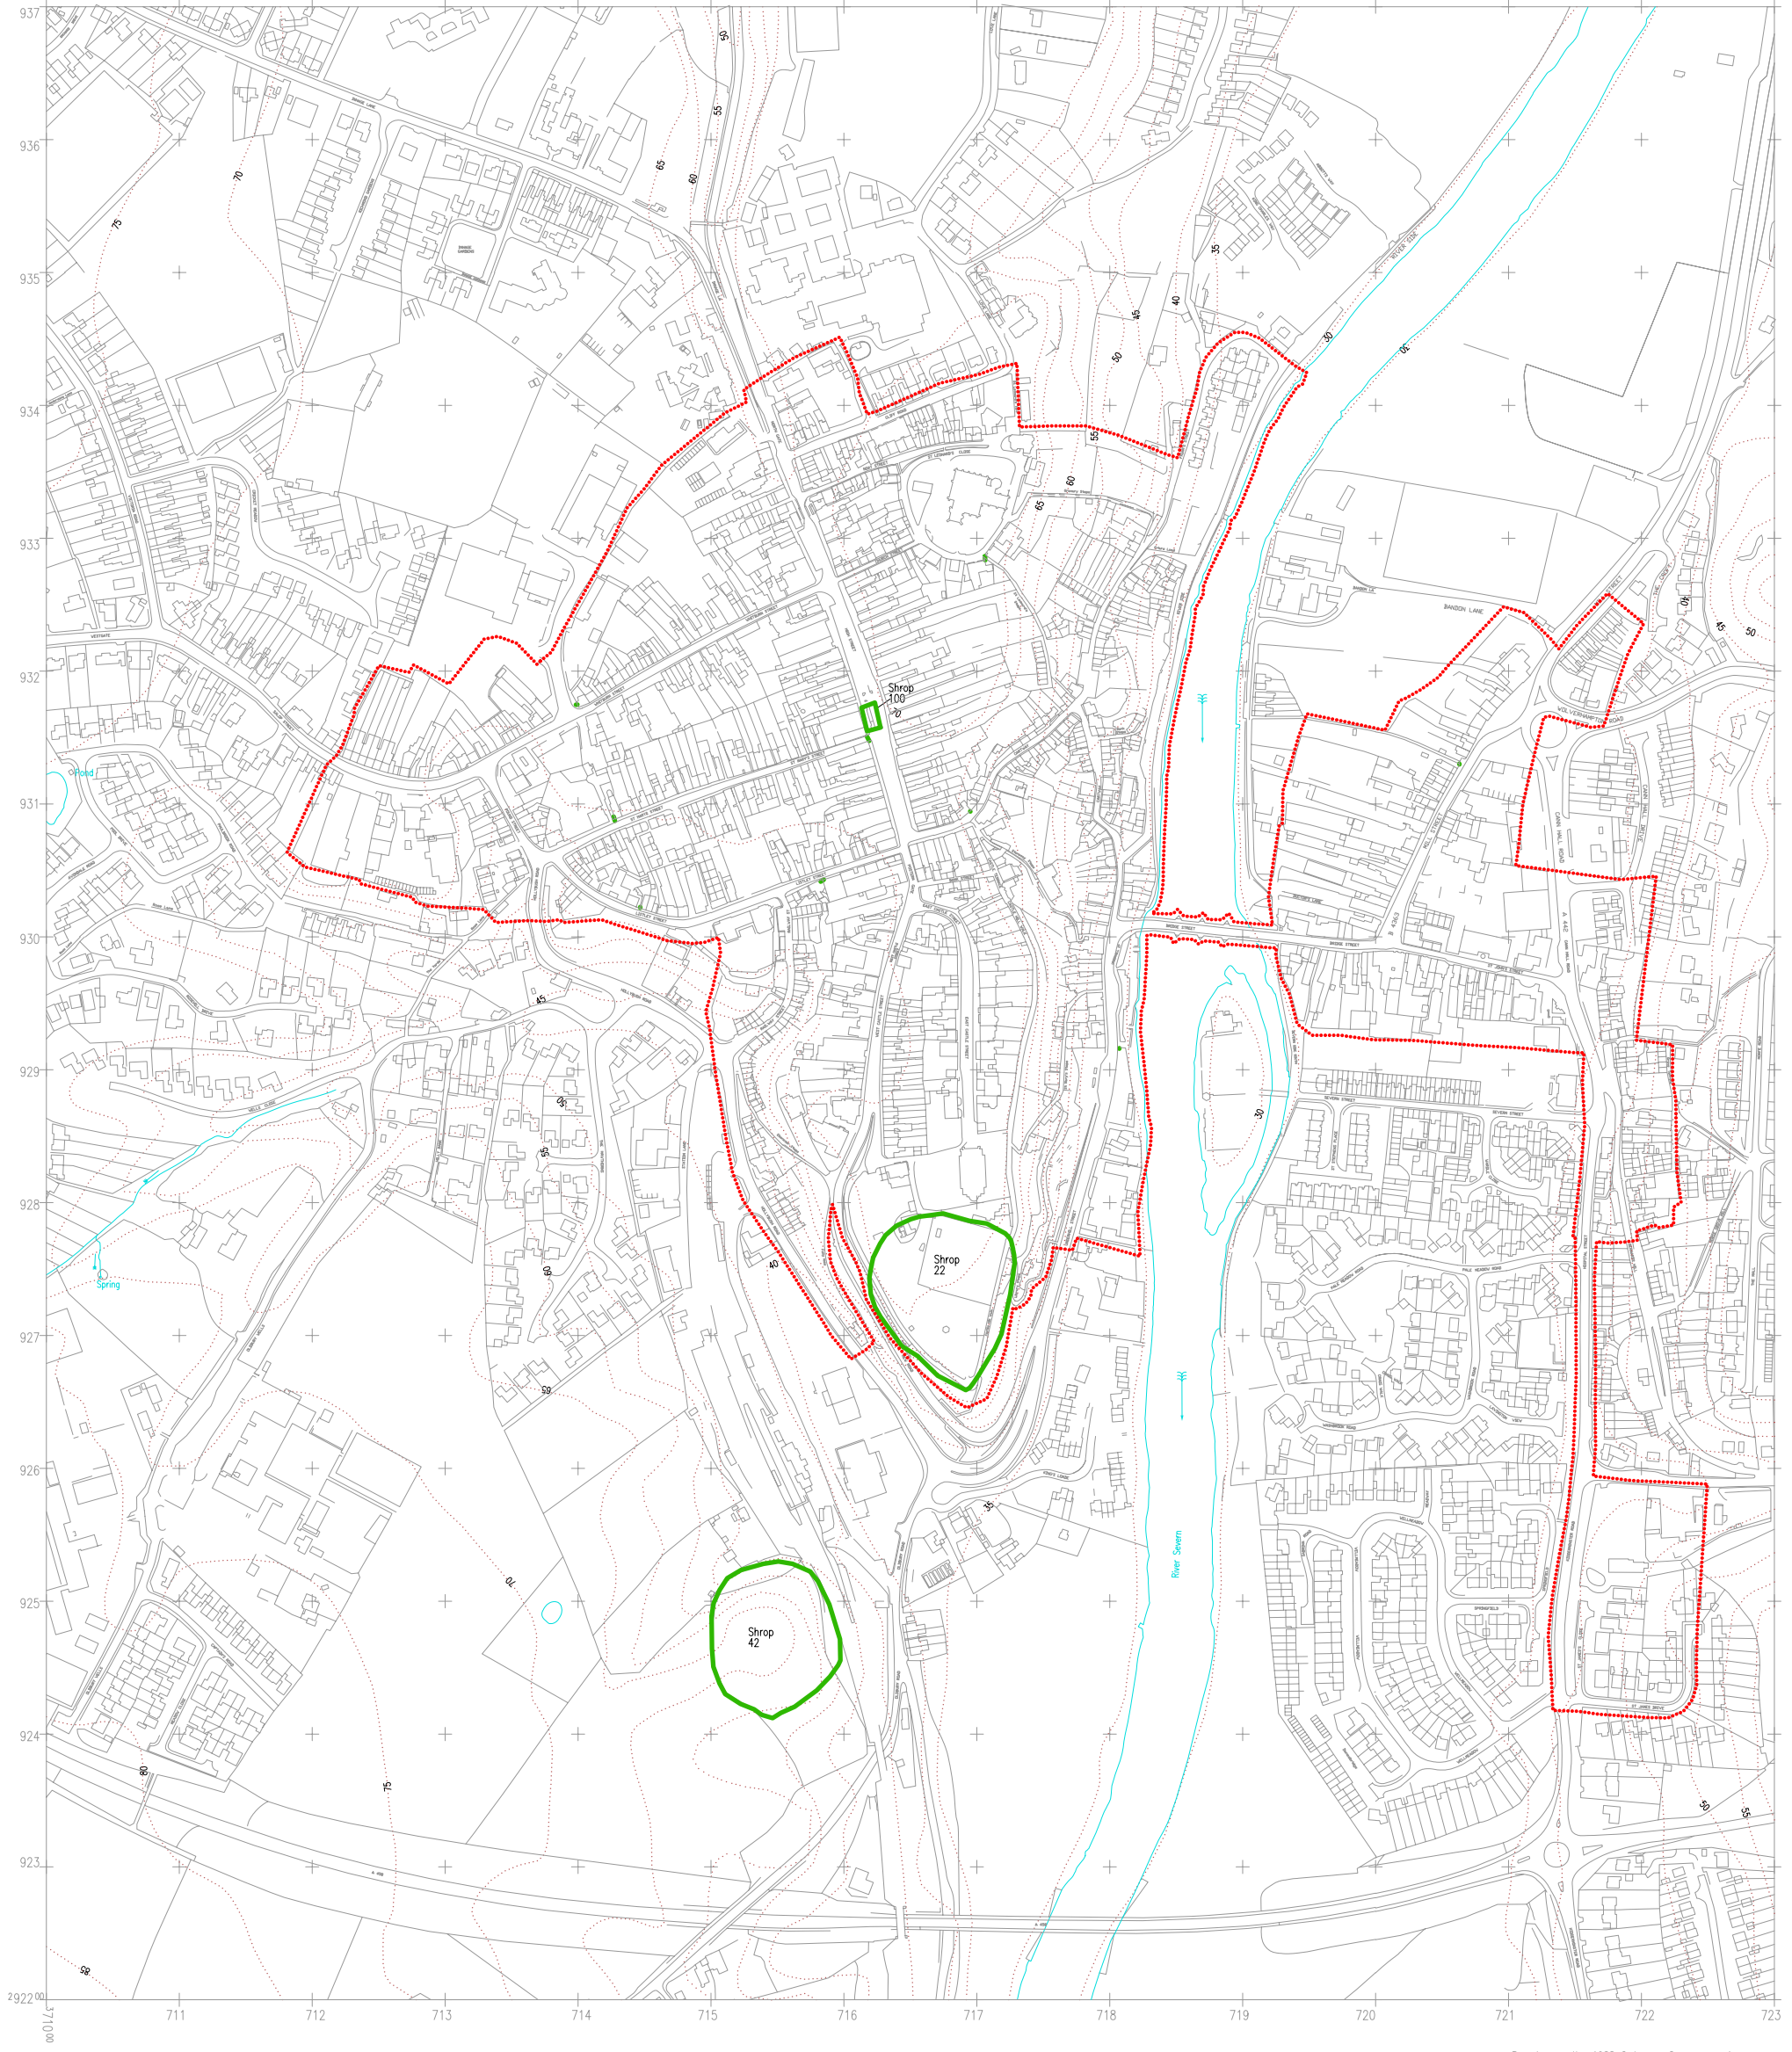

KEY:

Scheduled Ancient Monuments

Urban Area