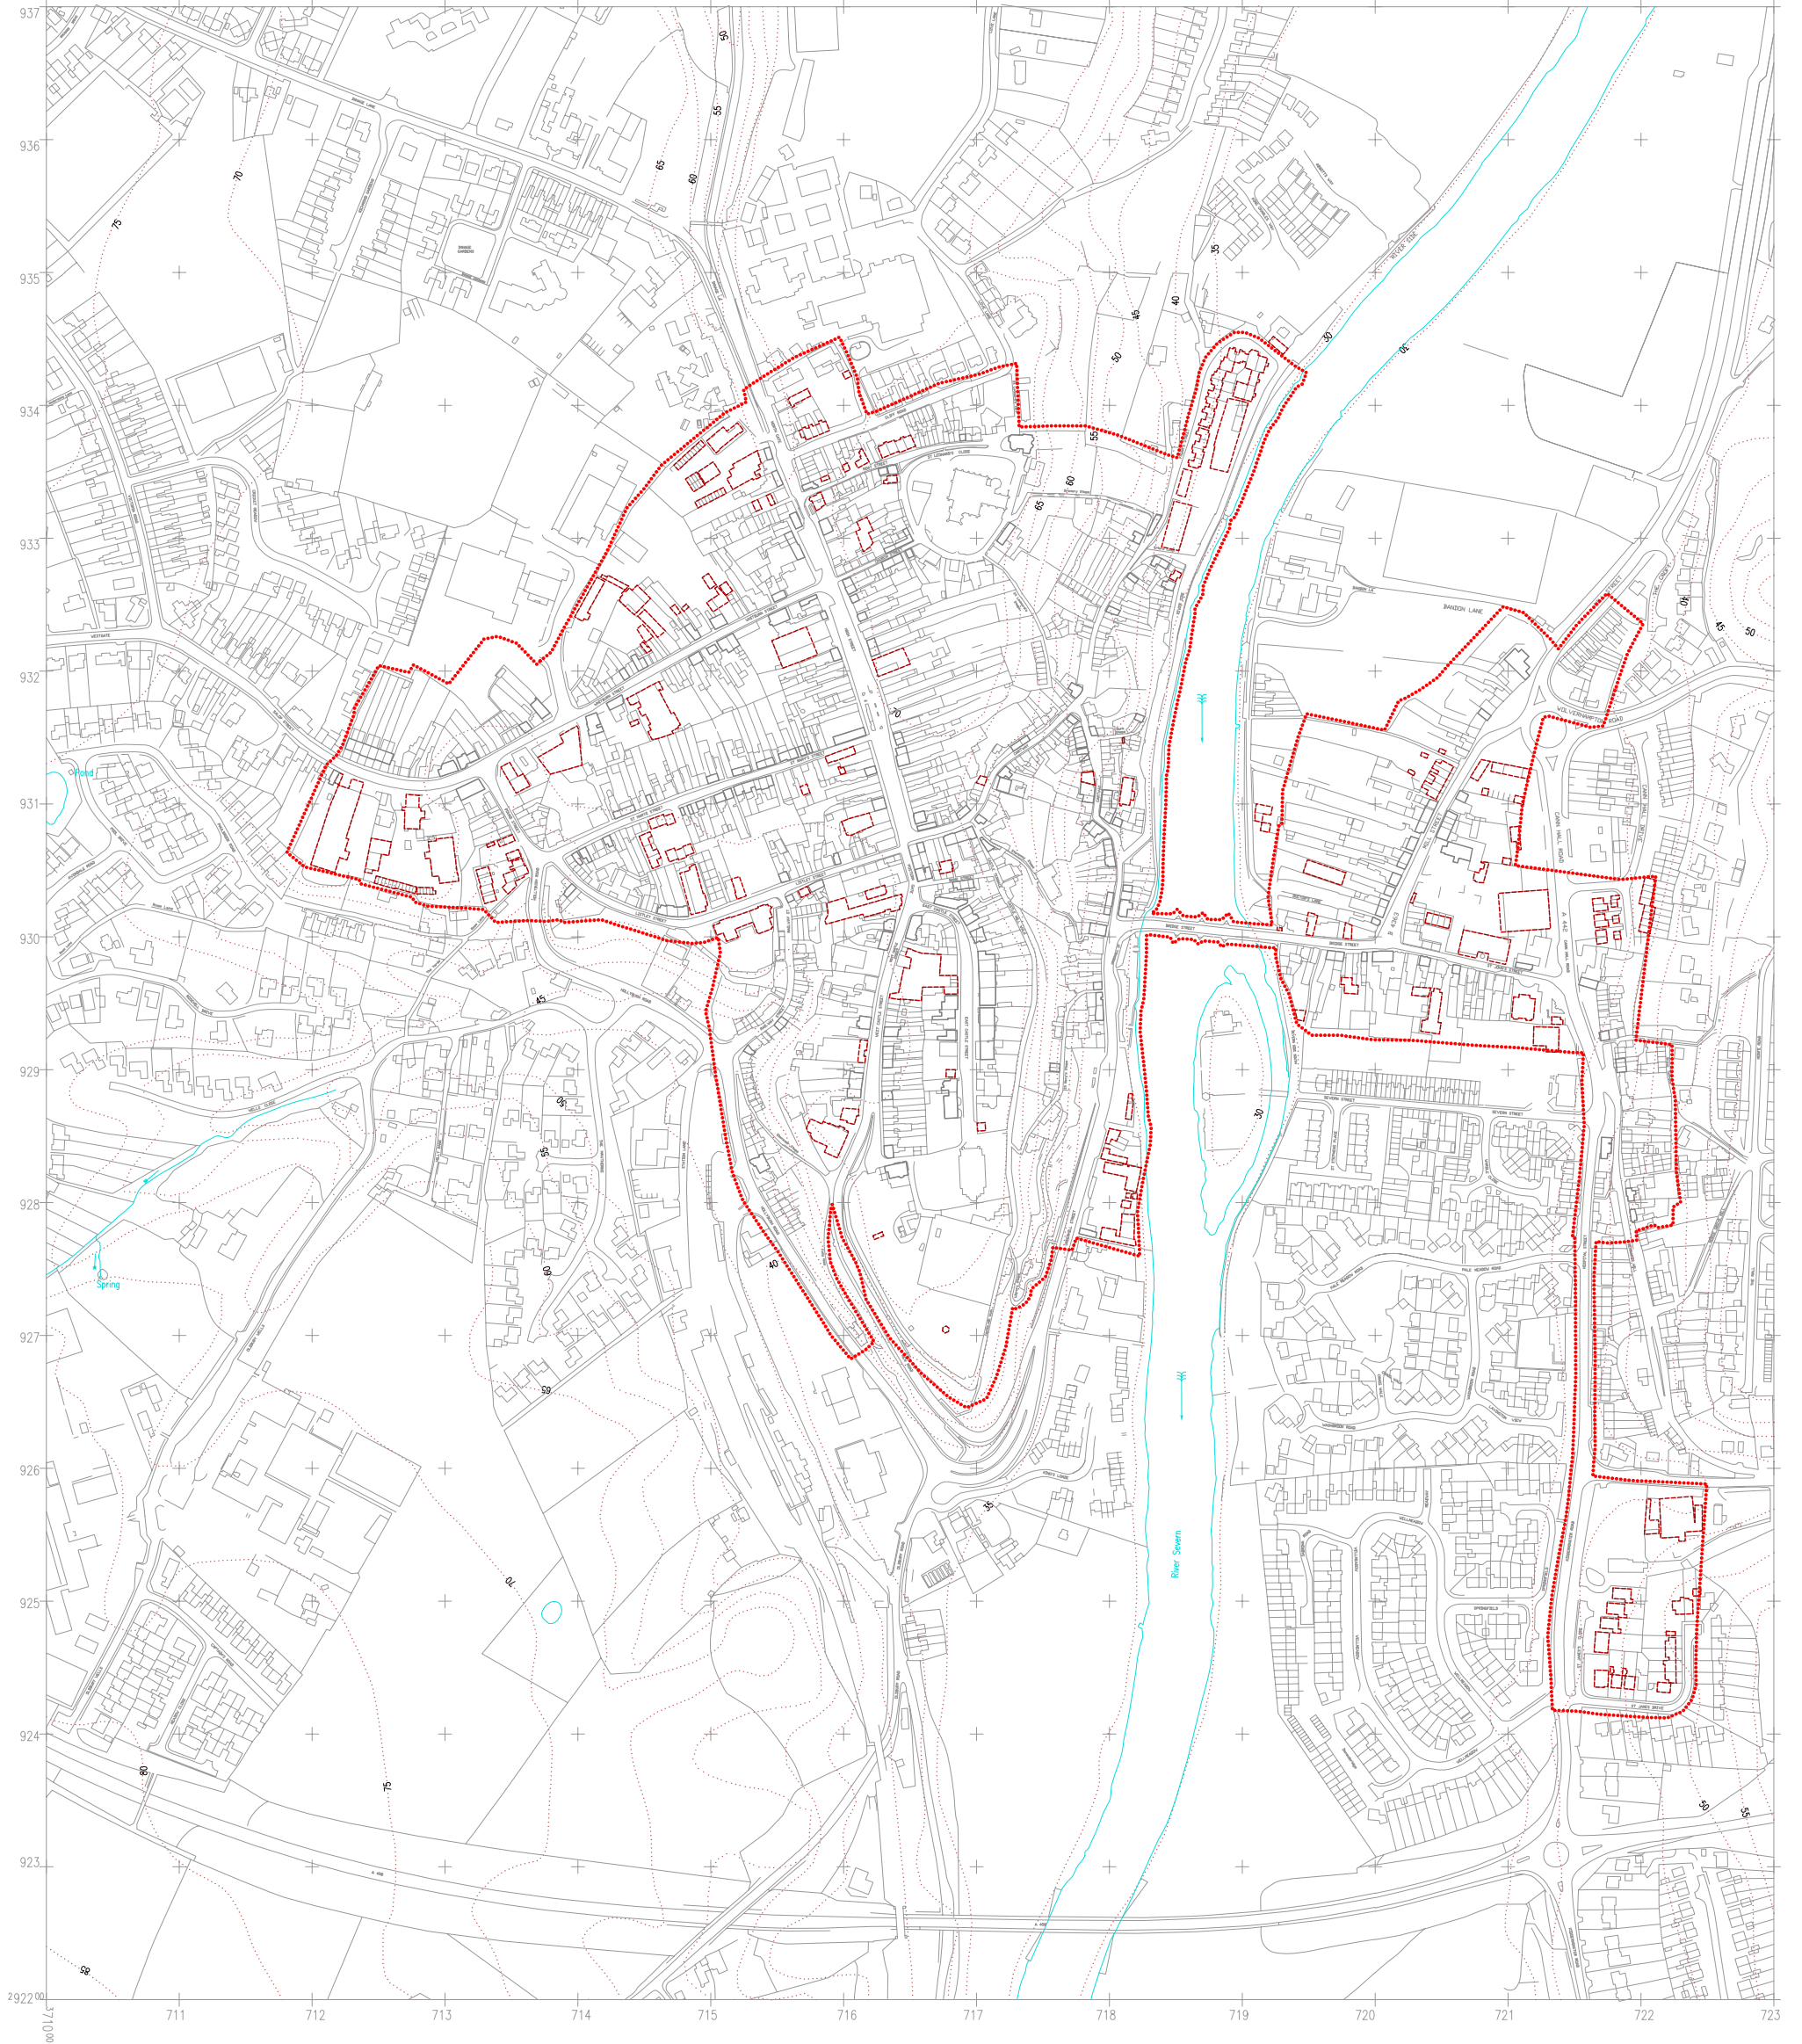

KEY:

- 18th/19th century Cellarage
- 20th century Development
- Urban Area