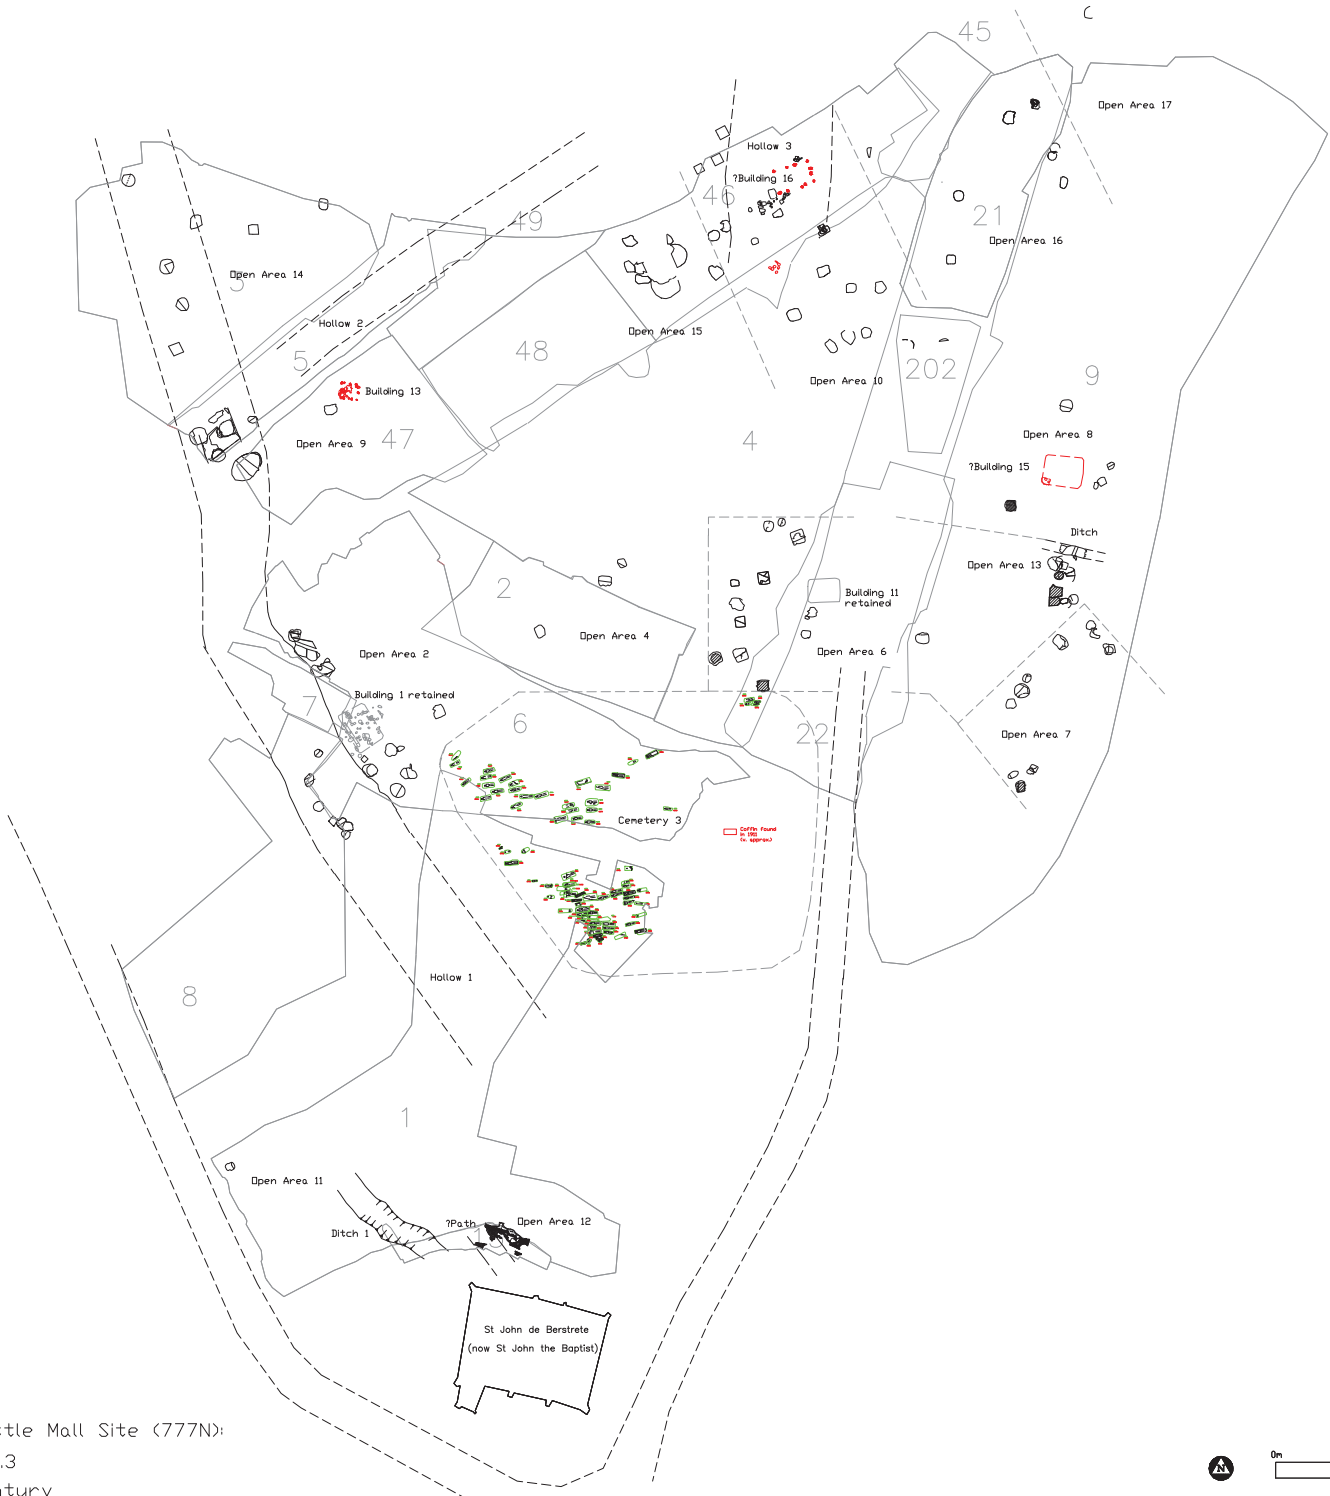

Anglia Television (Site 416N)

Site 150N

NAU Castle Mall Site (777N):
Period 1.3
11th century
LP - 25.2.02