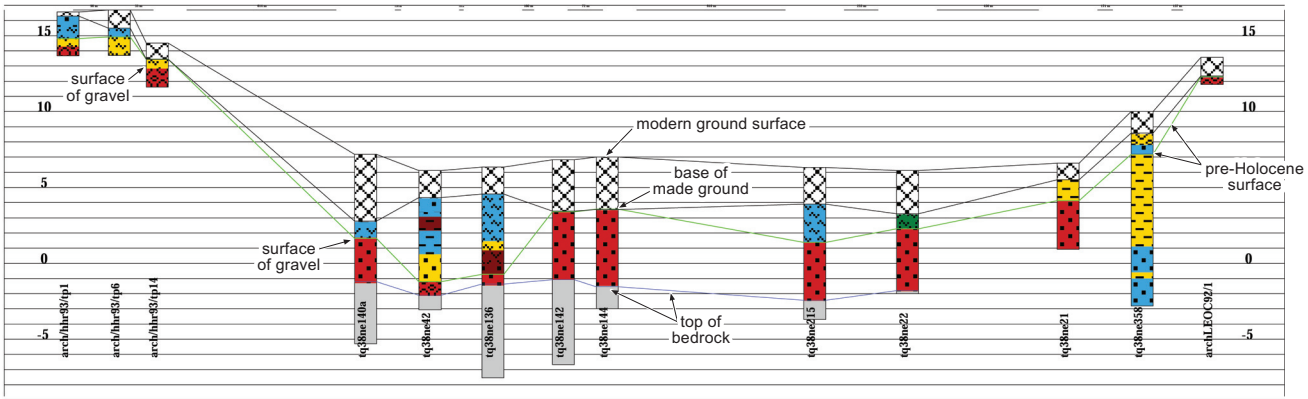

'pick' made by identifying location on the screen
and 'clicking' with the cursor

vertical exaggeration = 50x

m OD

0 500m