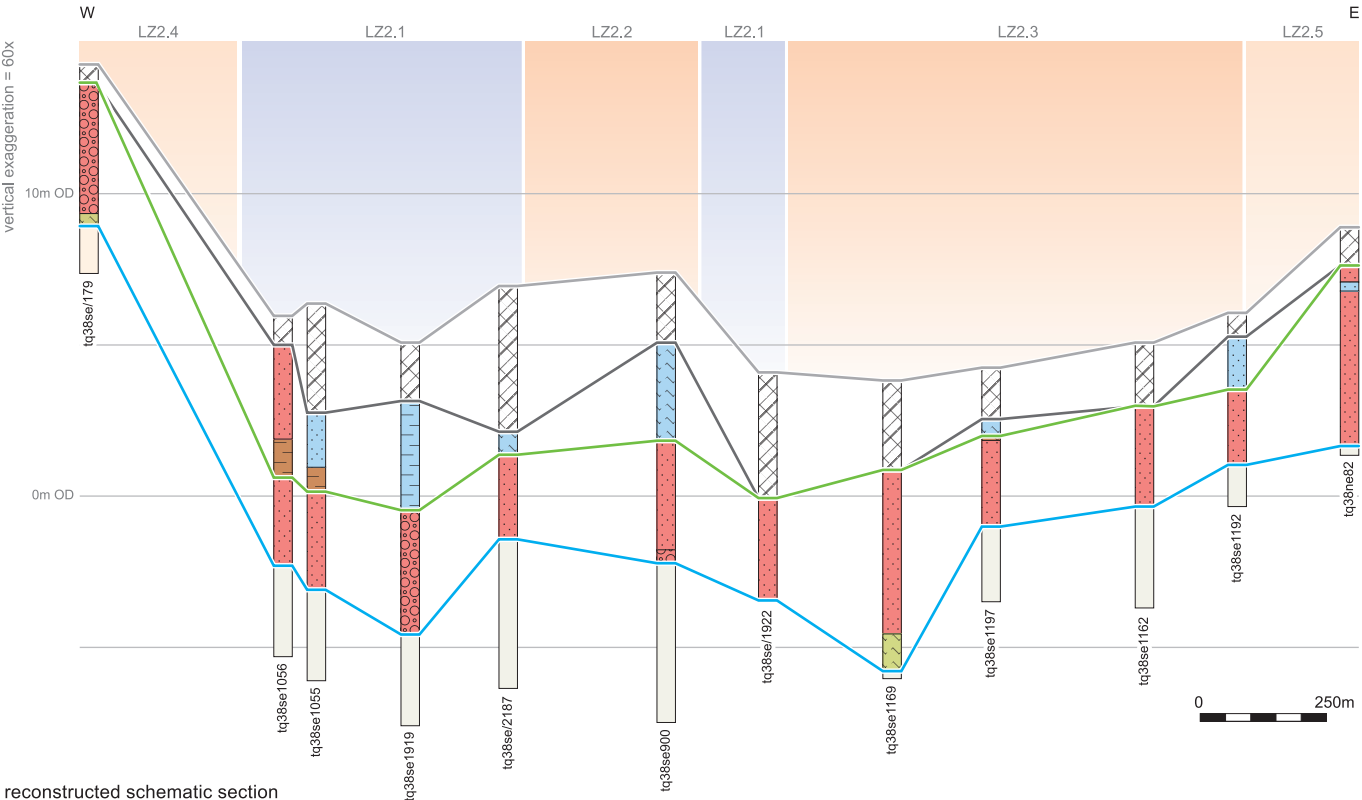

reehole transect

reconstructed schematic section