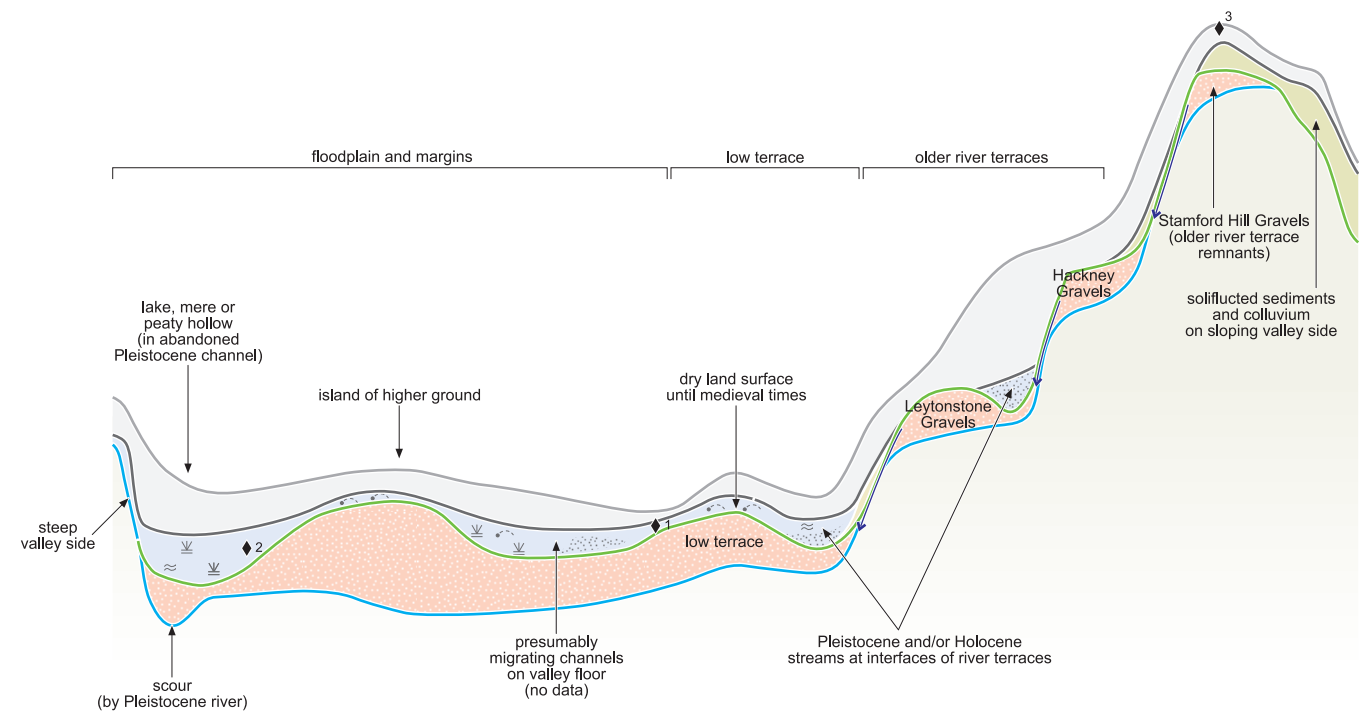

reconstructed schematic section

- 1 Low Hall: medieval manor
- 2 (Saxon) piled structure (crannog)
- 3 Saxon + medieval settlement of Walthamstow