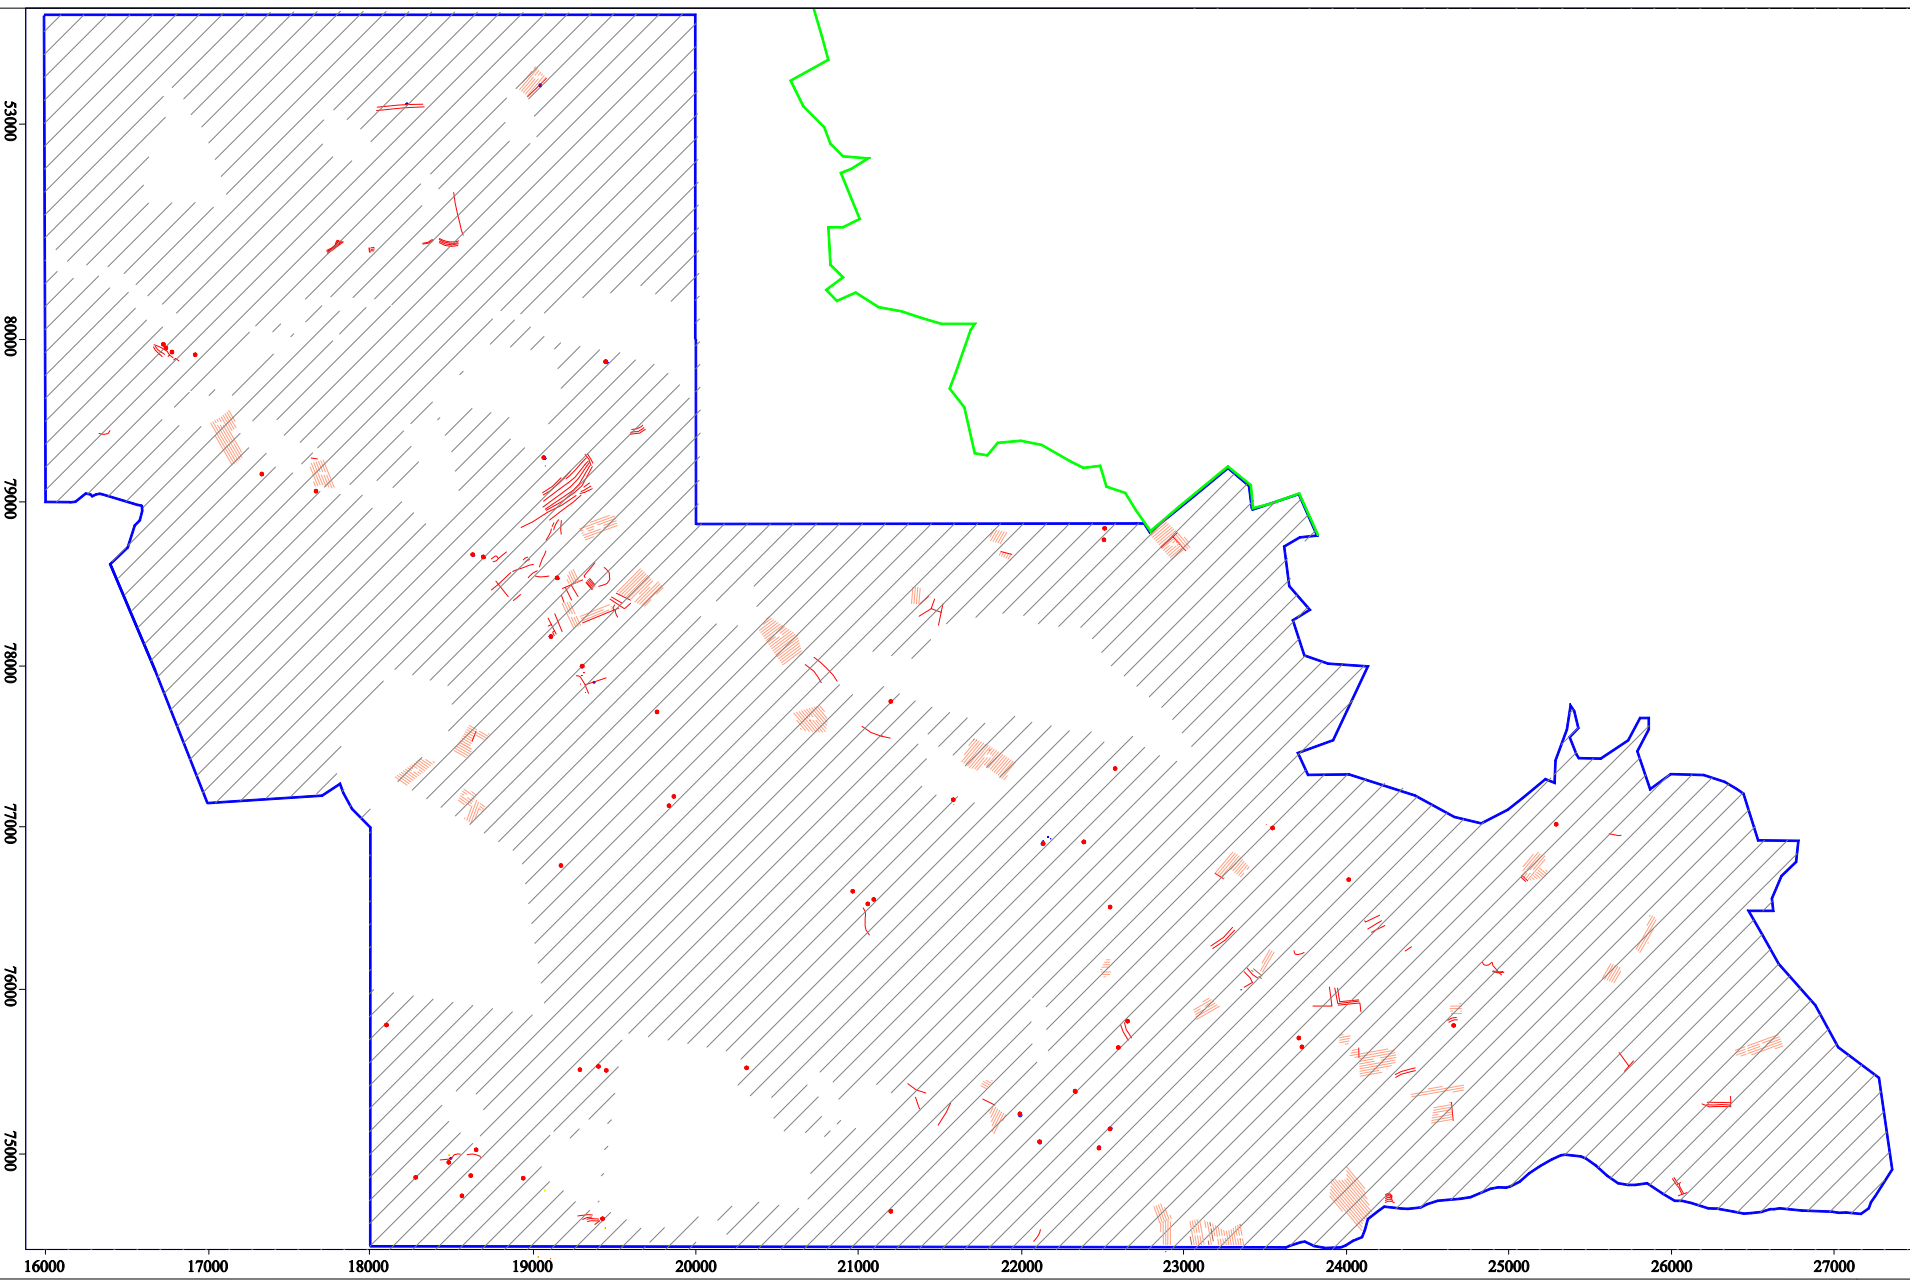

**KEY**

-  AONB Boundary
-  Study Area Boundary
-  Localised Monuments
-  Ridge and Furrow
-  Linear Monuments
-  Field Walked Area

TITLE:  
**Field Walked Extent**

COMMISSIONED BY:  
**North Yorkshire County Council**

**Fig 7: Kirkby Malzeard Survey North - Field Walked Extent**