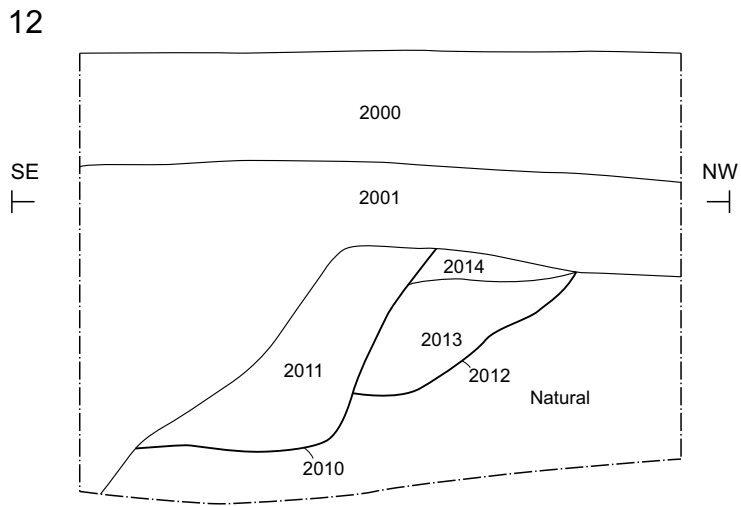

Sections:

0 1 metres

Datum height 7.00m AOD

Fig. 15: Sections 11 and 12 (1:20)