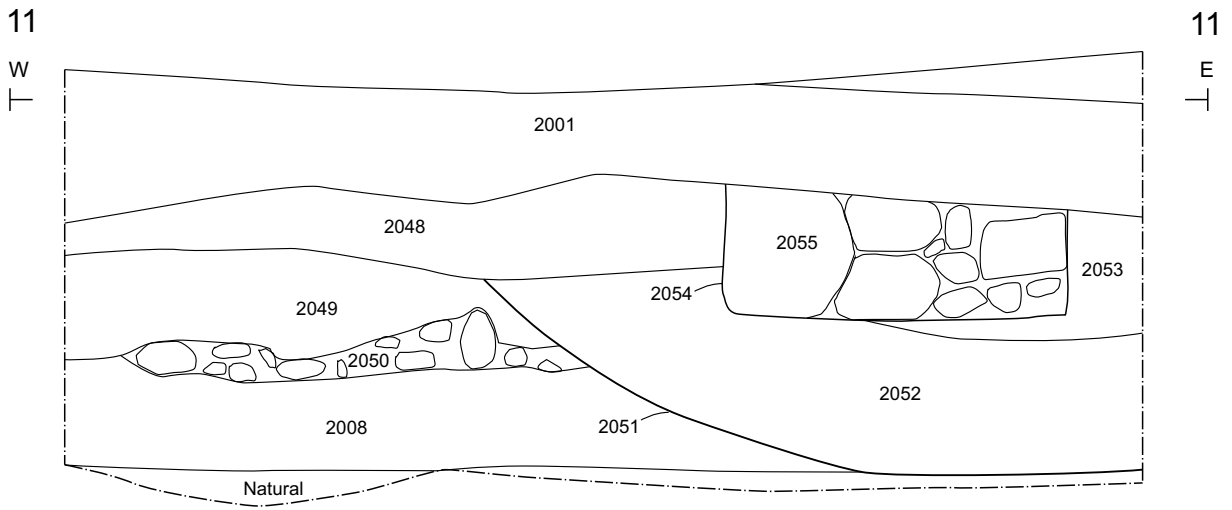

Sections:

0 1 metres

Datum height 7.00m AOD

Fig. 15: Sections 11 and 12 (1:20)