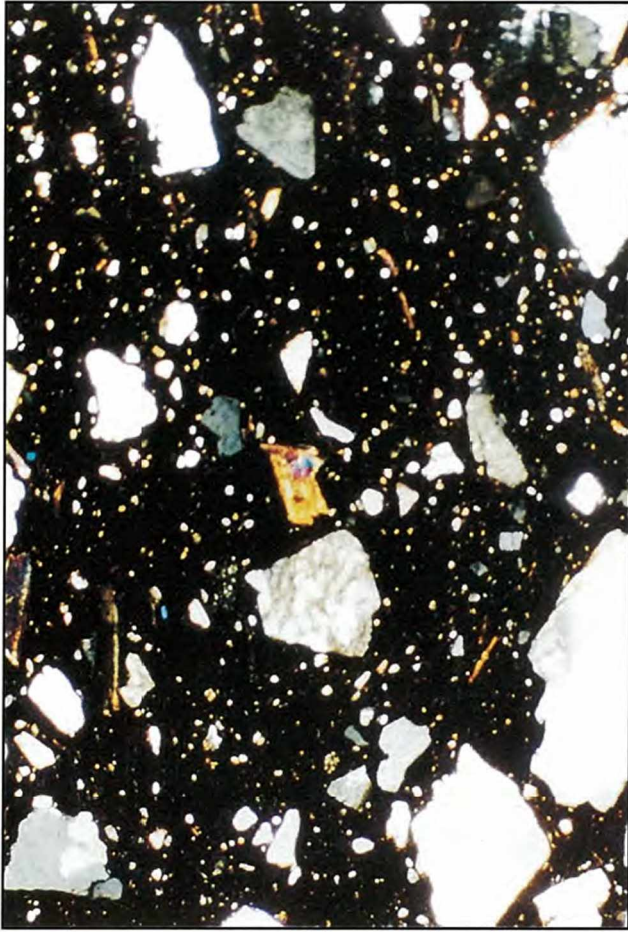

*Colour Plate 1. The previous Presidents of MPRG.*

*Colour Plate 3. Surrey-Hampshire Border ware double dish from Jamestown, Virginia.*

COLOUR PLATES

(a)

(b)

*Colour Plate 2. Photomicrographs of thin-sections of sherds of Manx granite-tempered ware: a) from Ronaldsway Smelt (MM 66.388), b) from Ronaldsway Village (MM 64.145/Y2). Magnification x 9.*