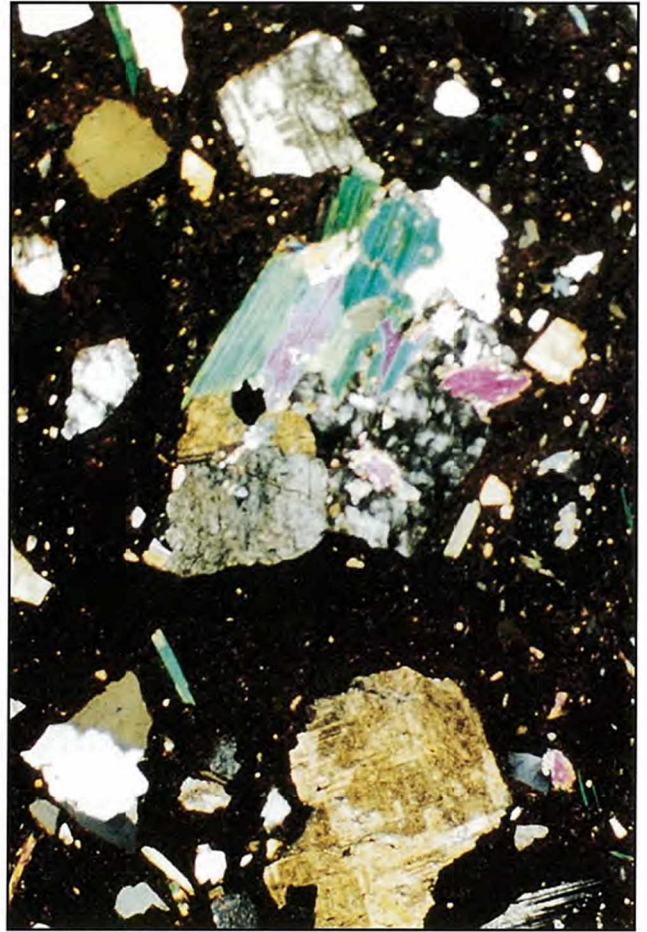

*Colour Plate 1. The previous Presidents of MPRG.*

*Colour Plate 3. Surrey-Hampshire Border ware double dish from Jamestown, Virginia.*

COLOUR PLATES

(a)

(b)

*Colour Plate 2. Photomicrographs of thin-sections of sherds of Manx granite-tempered ware: a) from Ronaldsway Smelt (MM 66.388), b) from Ronaldsway Village (MM 64.145/Y2). Magnification x 9.*