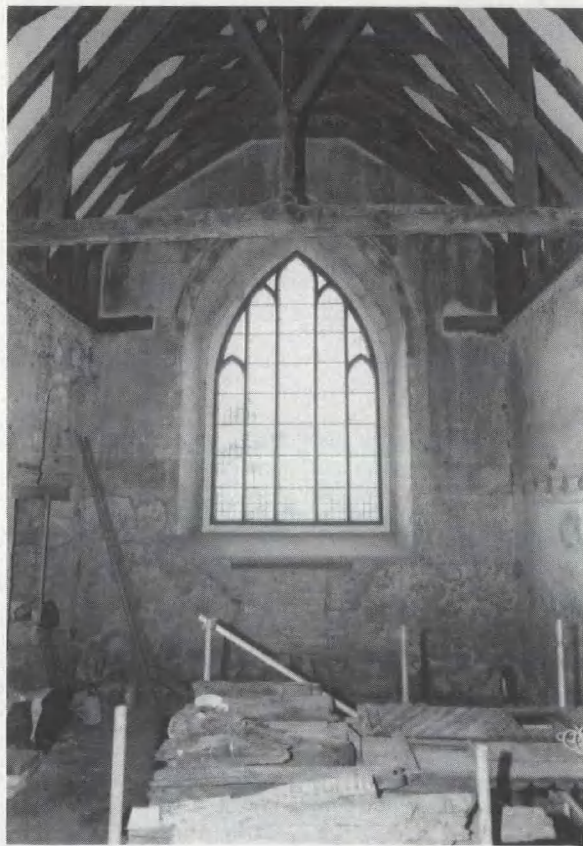

RADWELL
RING DITCH
WILLINGTON
EXCAVATIONS

a

Plate 2 a Bushmead Priory, refectory: west wall and window in 1958
b Bushmead Priory, refectory: west wall and window

Photo: R.C.H.M.: Crown Copyright

b

a

b

Plate 3 a Bushmead Priory, refectory: painting at east end of north wall
b Bushmead Priory, refectory: detail of bent riband border on
outer order of west window

Photo: R.C.H.M.: Crown Copyright

**BUSHMEAD PRIORY
WALL PAINTINGS**

a

b

**BUSHMEAD PRIORY
WALL PAINTINGS**

a

b

Plate 4 a Bushmead Priory, refectory: detail of bird at base of border on south side of west wall
 b Bushmead Priory, refectory: detail of hooded man at base of border on north side of west wall