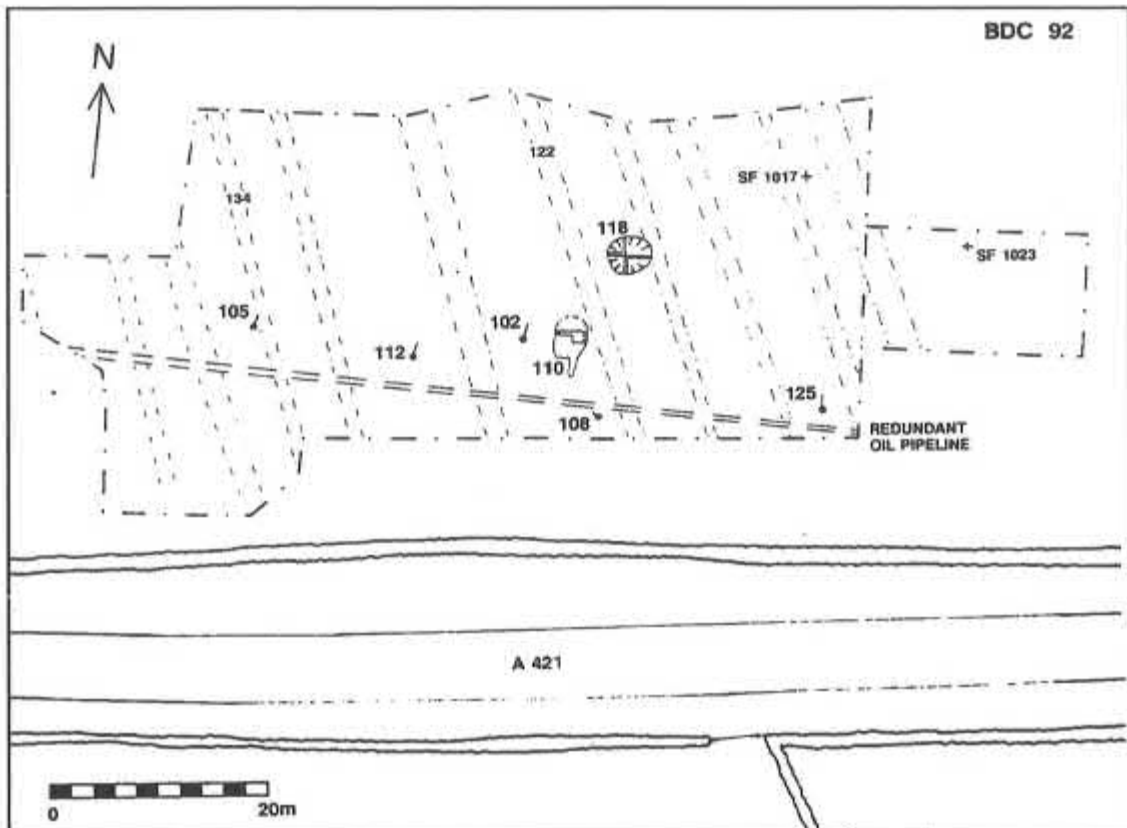

ANGLO-SAXON CEMETERY AT BOTTLEDUMP CORNER: A CORRECTION

The correct versions of Figs. 1 and 2, and their captions, appear on this and the following page.

Fig.1: Location of Anglo-Saxon Cemetery at Bottledump Corner, Tattenhoe, Milton Keynes.

Fig. 2: Anglo-Saxon Cemetery at Bottledump Corner, Tattenhoe; Plan of area excavated showing ridge and furrow and position of finds and burials.