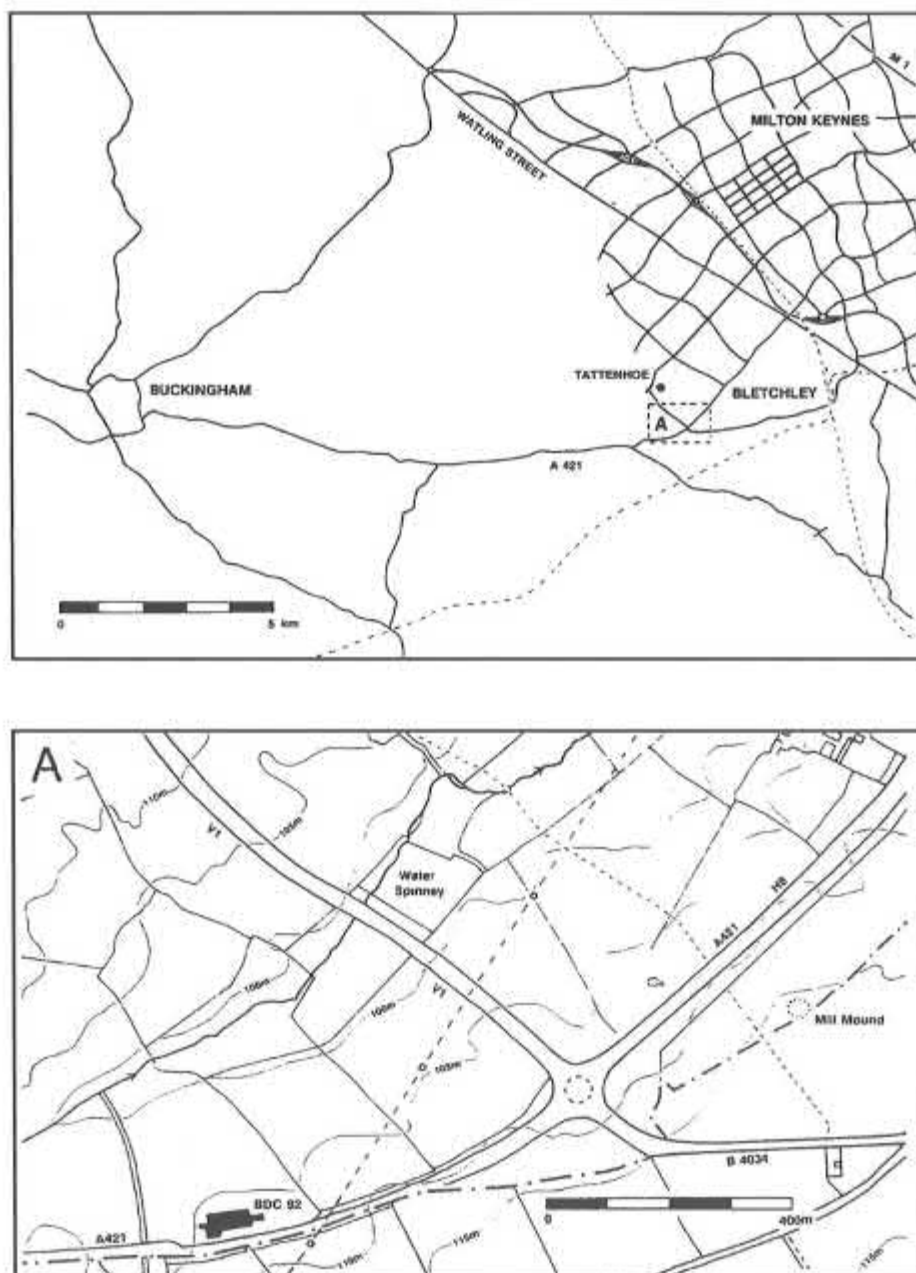

ANGLO-SAXON CEMETERY AT BOTTLEDUMP CORNER: A CORRECTION

The correct versions of Figs. 1 and 2, and their captions, appear on this and the following page.

Fig.1: Location of Anglo-Saxon Cemetery at Bottledump Corner, Tattenhoe, Milton Keynes.

Fig. 2: Anglo-Saxon Cemetery at Bottledump Corner, Tattenhoe; Plan of area excavated showing ridge and furrow and position of finds and burials.