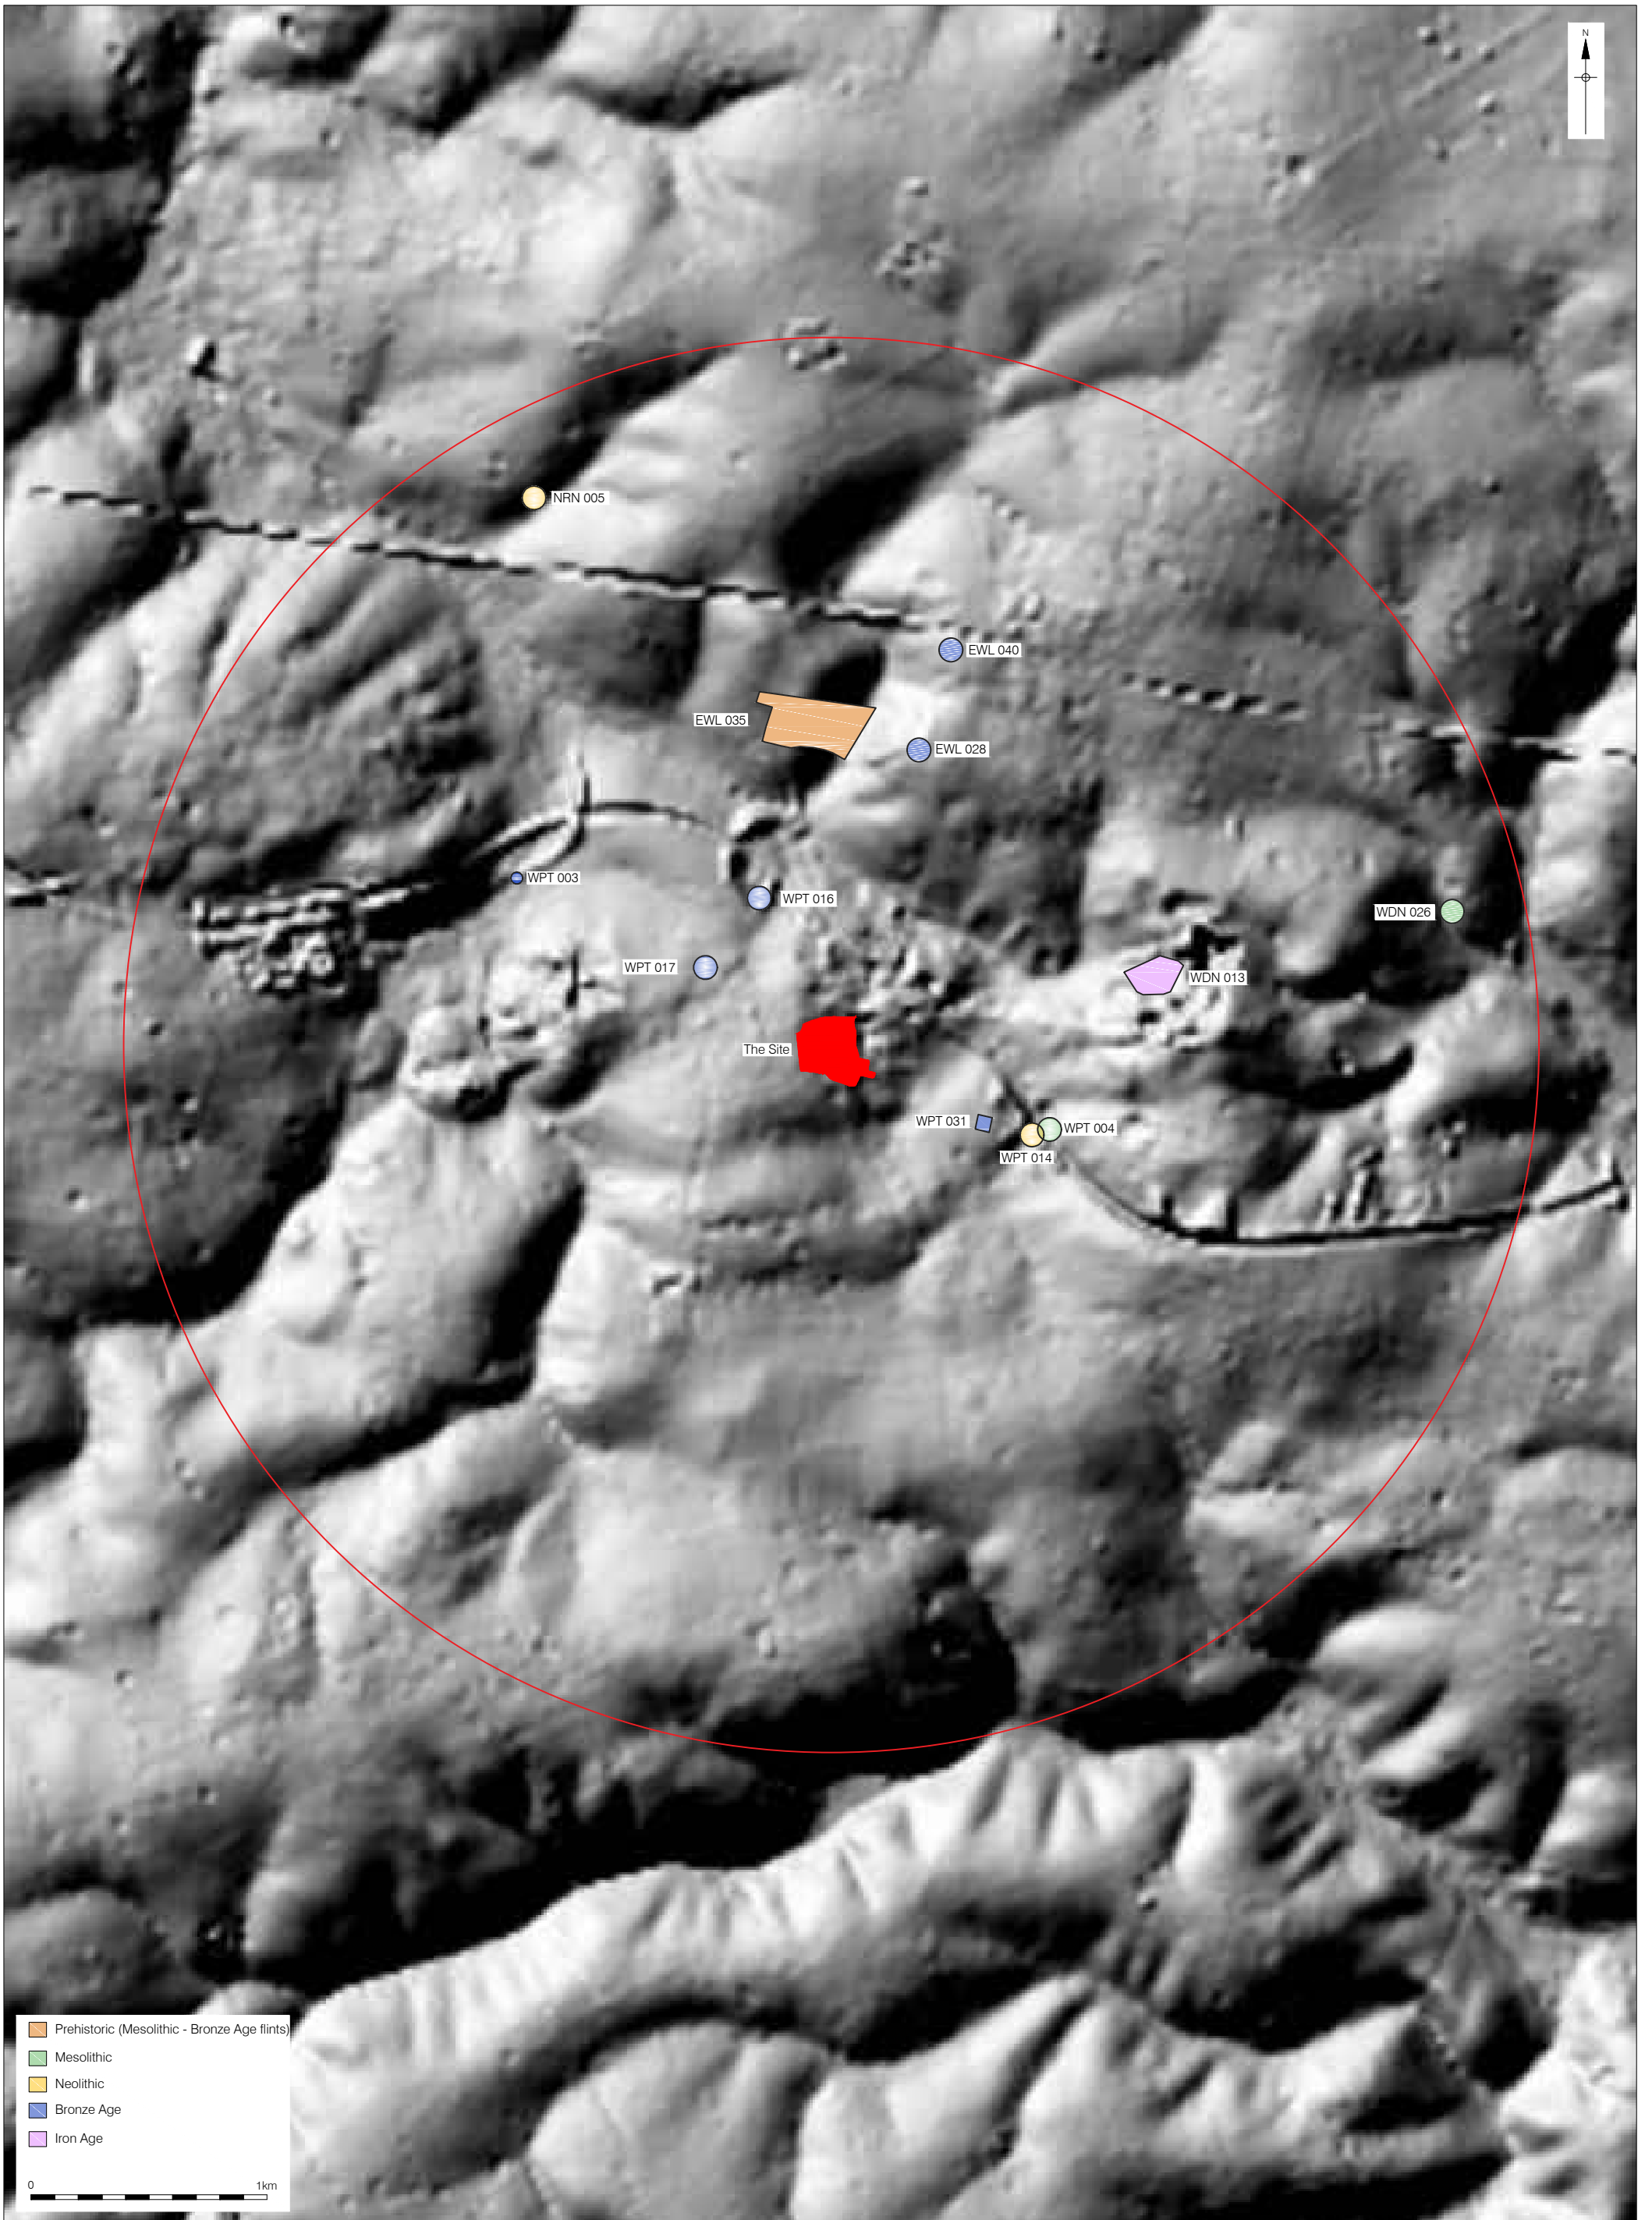

- Early Neolithic | Excavated Slot
- Early Bronze Age
- Bronze Age to Iron Age | Excavated Slot

0 10m

-  Bone
-  Beaker Pottery
-  Stone

0  0.5m

0 5cm

Figure 10
 Prehistoric HER data
 1:25000 at A3