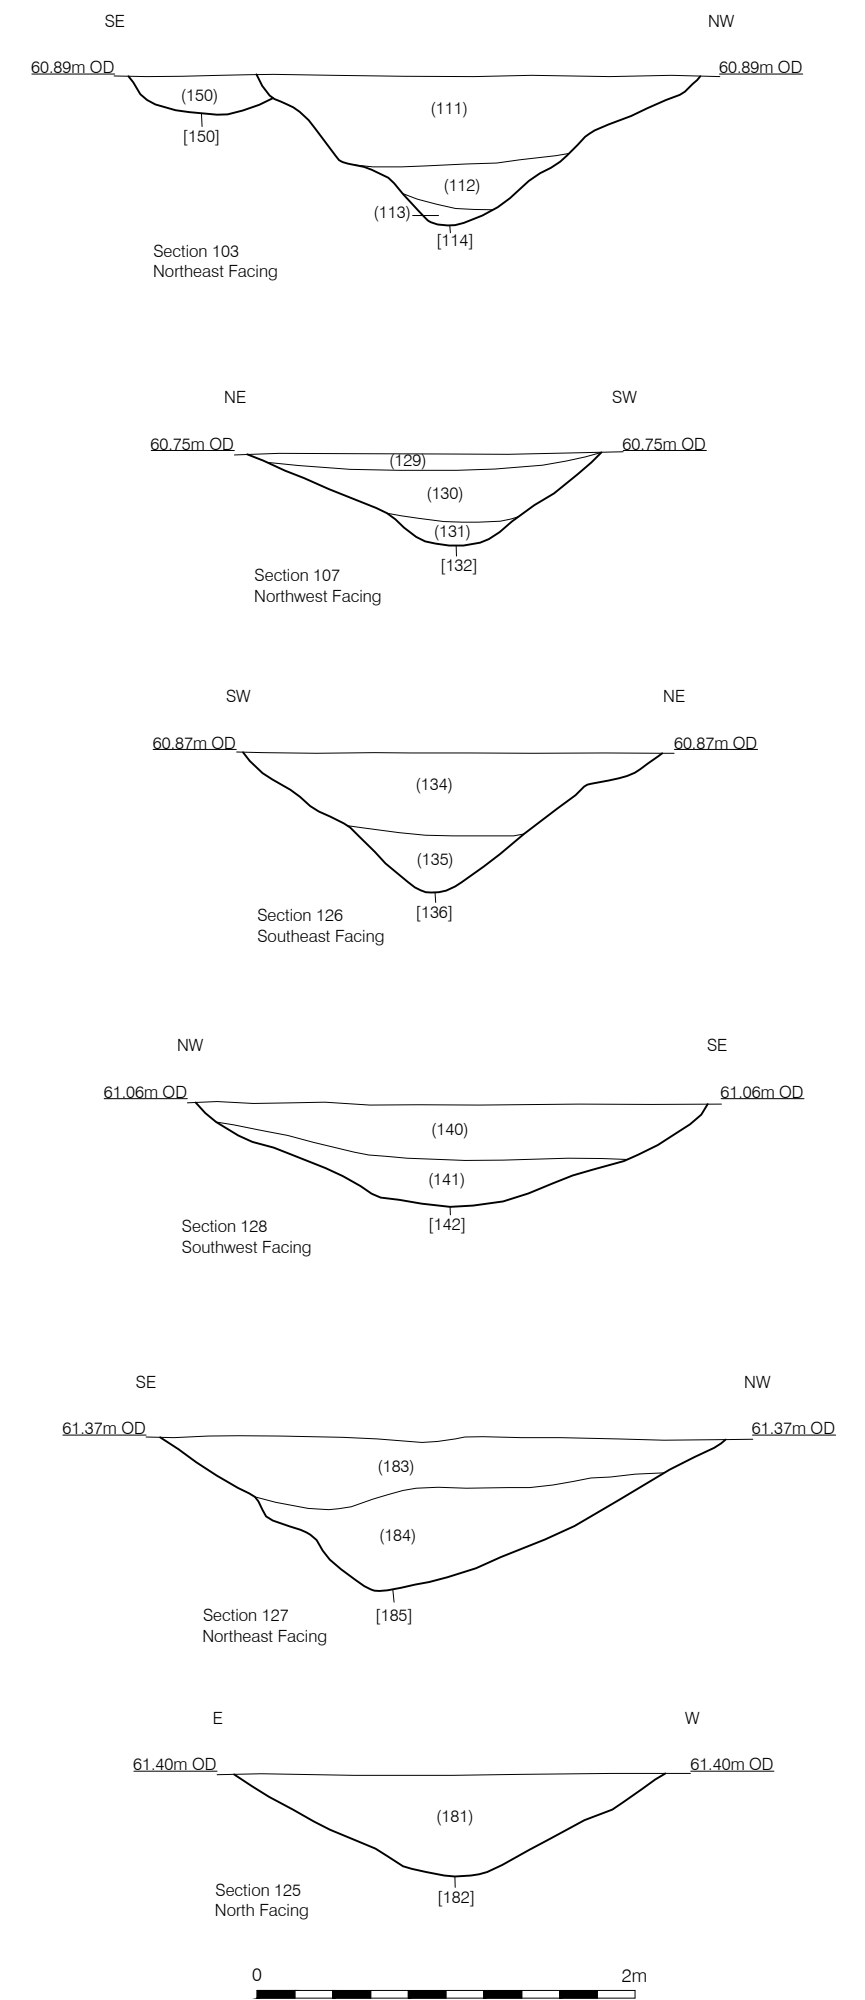

- Early Neolithic | Excavated Slot
- Early Bronze Age
- Bronze Age to Iron Age | Excavated Slot

0 10m

-  Bone
-  Beaker Pottery
-  Stone

0  0.5m

0 5cm

Figure 10
 Prehistoric HER data
 1:25000 at A3