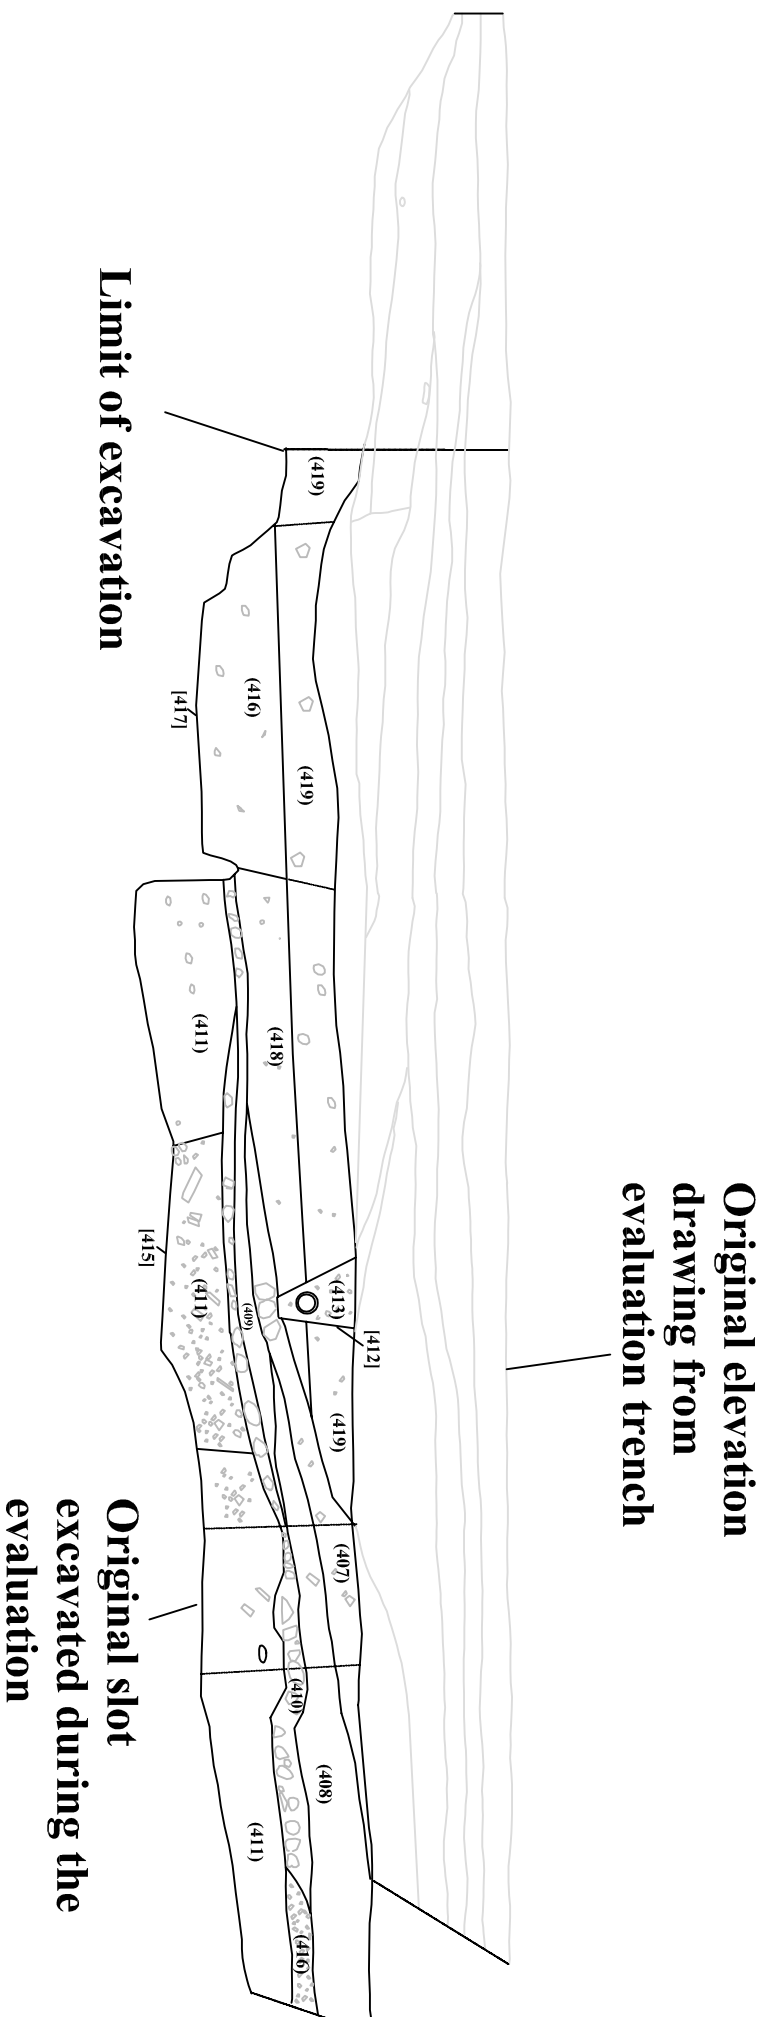

North Pennines Archaeology Ltd  
2006  
Abbey Farm, Lanercost, Cumbria

DRAWING No:  
6

SCALE: 1:60  
DRAWN BY: MS  
DATE: May 2006  
LOCATION:

TITLE:  
East Facing Section

COMMISSIONED BY:  
Naworth Castle Estate

Figure 6 : East Facing Section in Trench 3