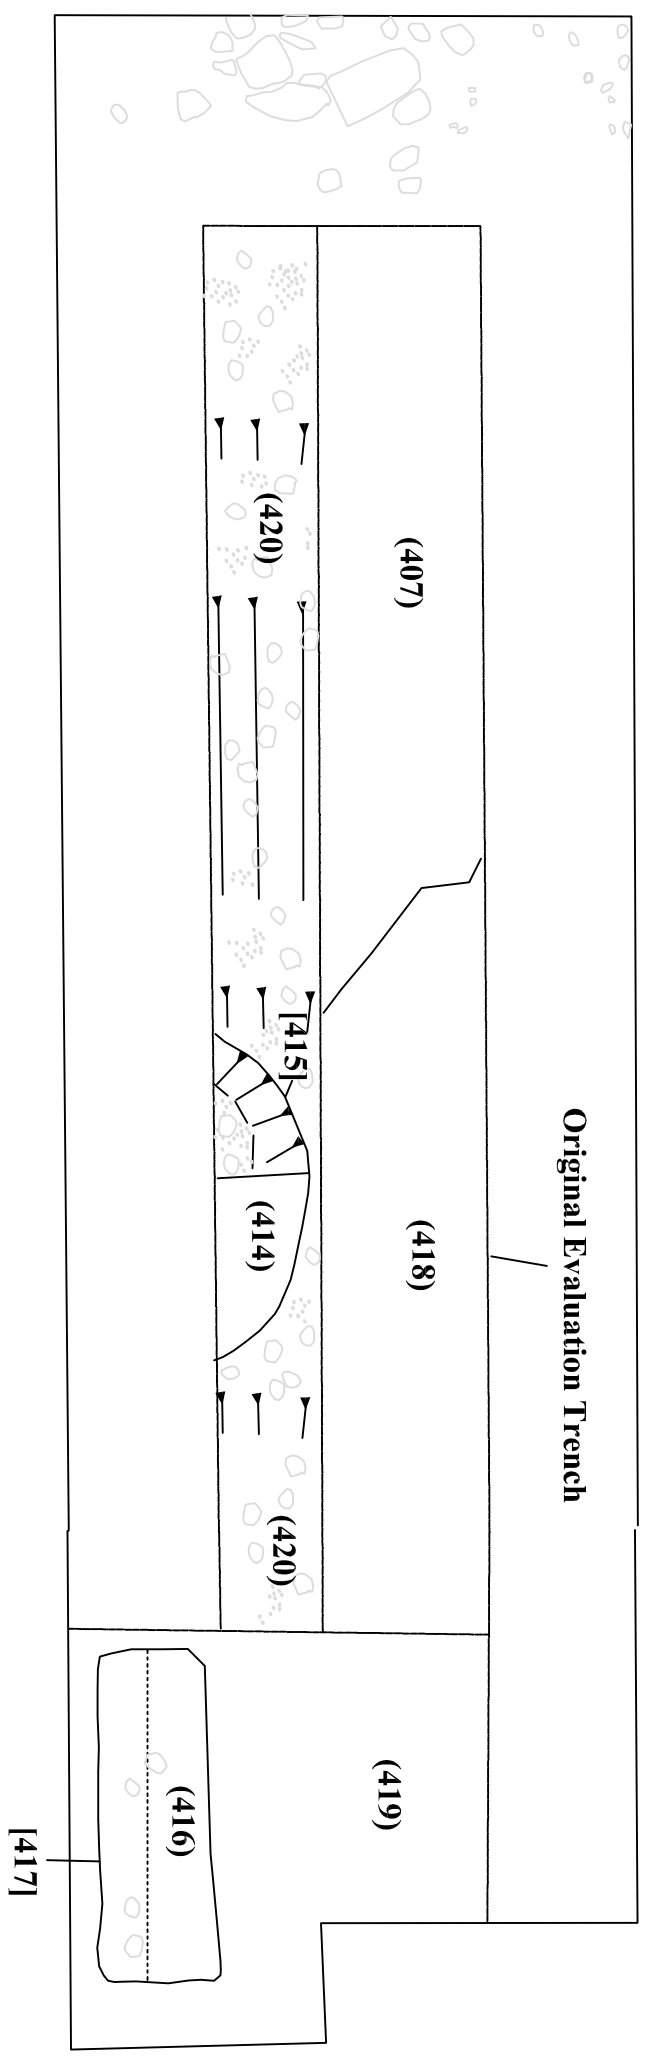

North Pennines Archaeology Ltd  
2006  
Abbey Farm, Lanercost, Cumbria

DRAWING No:  
7

SCALE:  
1:50

DRAWN BY:  
MS

DATE:  
May 2006

LOCATION:

TITLE:  
Plan of Trench 3

COMMISSIONED BY:  
Naworth Castle Estates

Figure 7 : Trench Plan