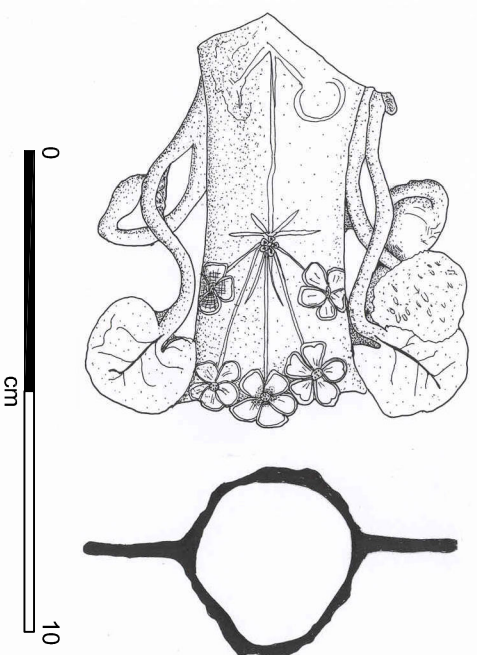

# SF No. 3

# SF No. 4

North Pennines Archaeology Ltd  
2006  
Abbey Farm, Lanercost Priory

DRAWING No:  
5

Scale Not to Scale  
DRAWN BY: MD/FW  
DATE: March 2006

TITLE:  
Small Finds 1, 3, and 4

COMMISSIONED BY:  
Naworth Castle Estate

Figure 5: Small Finds Illustrations