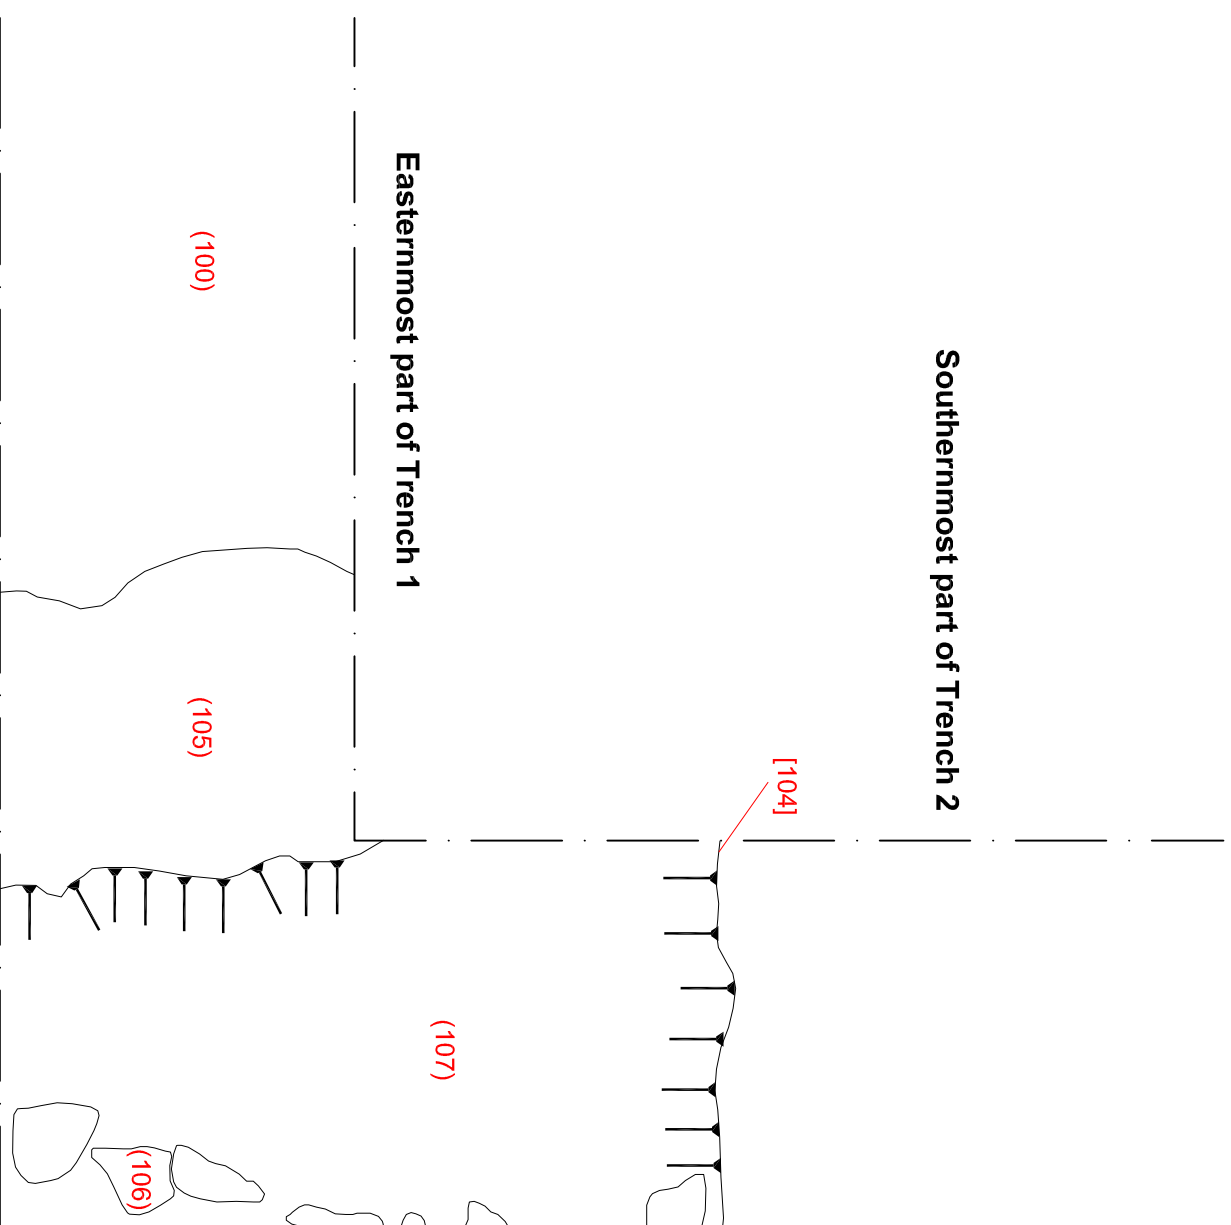

North Pennines Archaeology Ltd
2007
Smiths Gore,
Corbridge, Northumberland

COMMISSIONED BY:
Smiths Gore

SCALE: 1:30

DRAWN BY: CP

DATE: May 2008

LOCATION:

KEY:

Reproduced by permission of Ordnance Survey
on behalf of the Controller of Her Majesty's
Stationery Office. © Crown copyright.
All rights reserved. Licence number: 100014732

REPORT No: CP 522/07

FIGURE No: 5

Figure 5 : Plan of Archaeological Features at the Intersection of Trenches 1 and 2