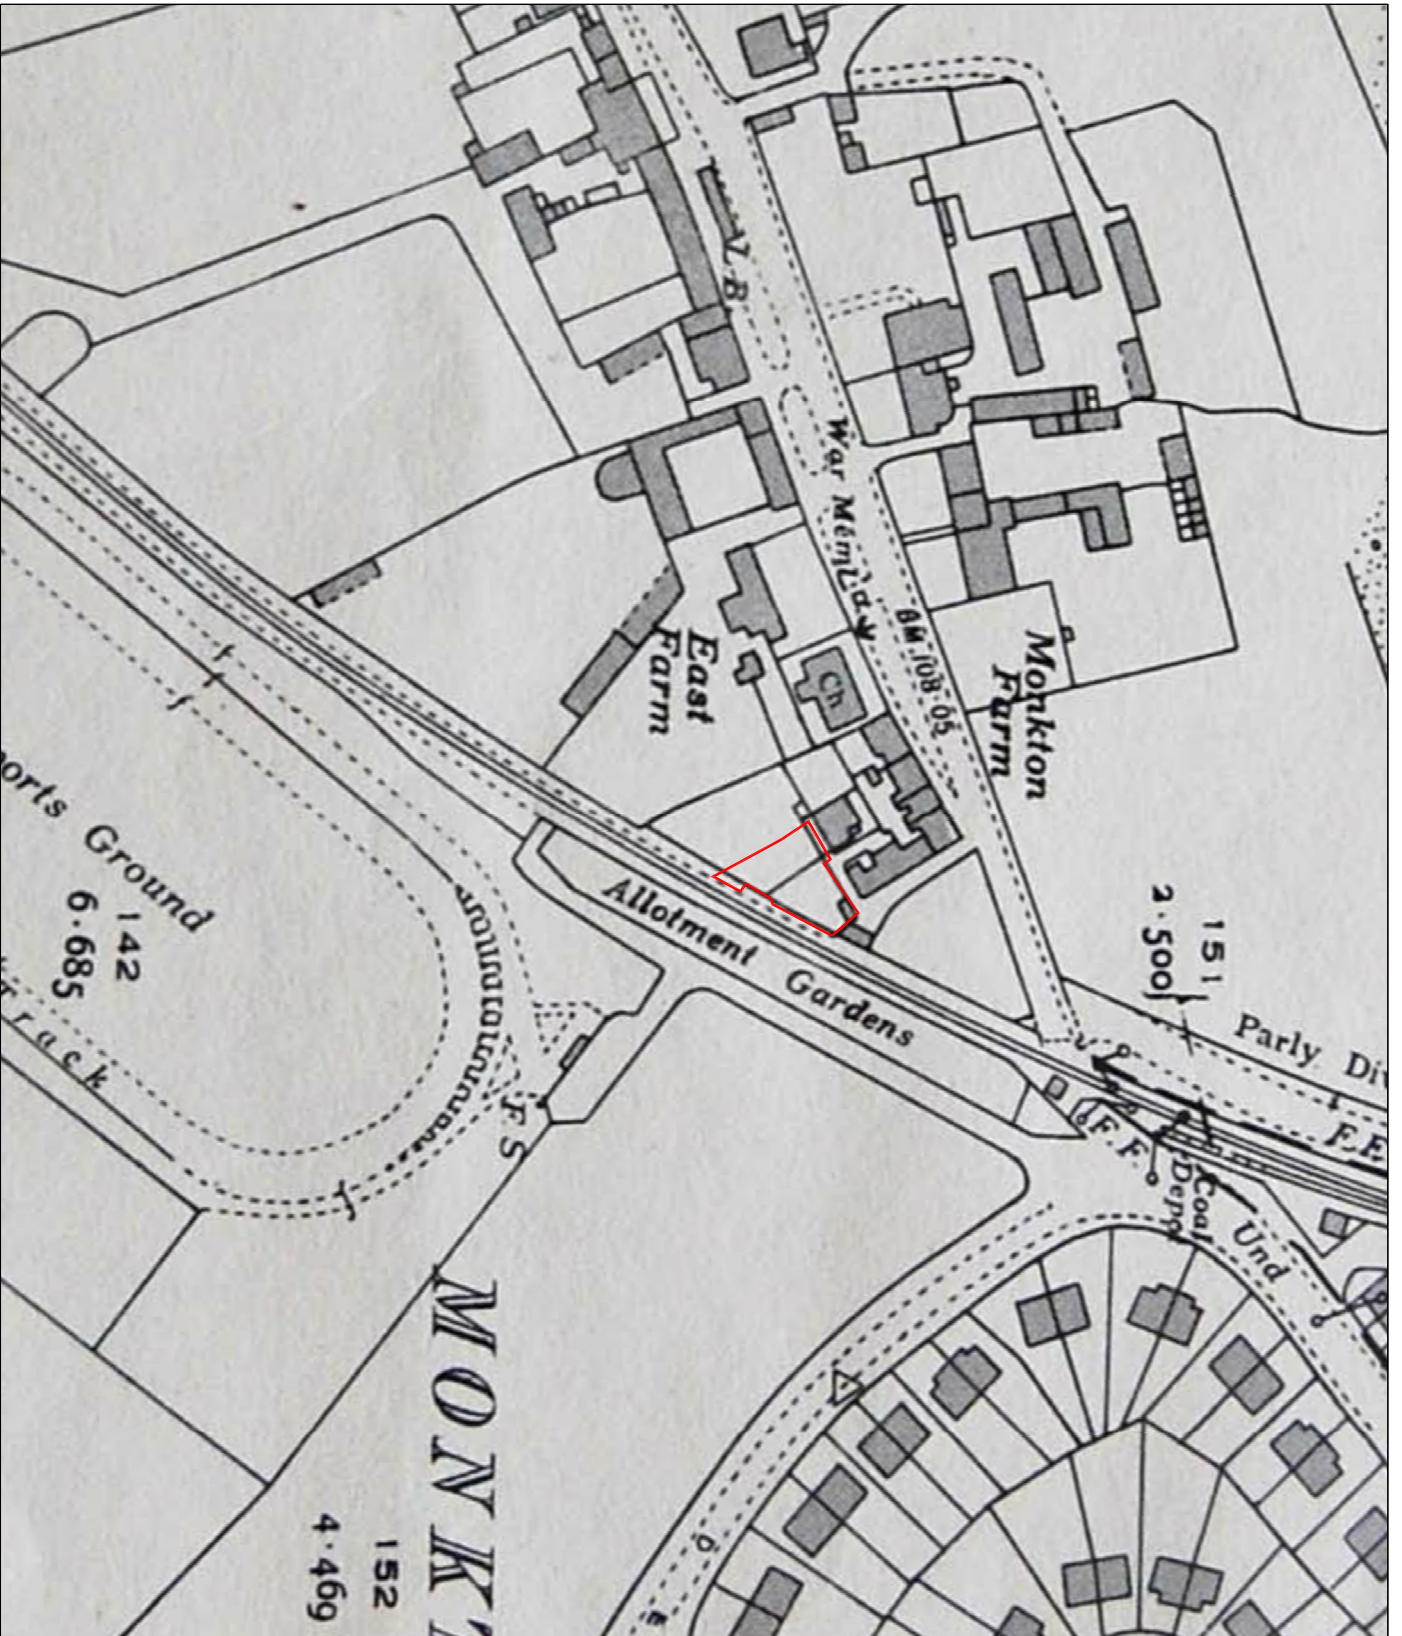

North Pennines Archaeology Ltd
2009

Land to the east of Barns Close
Monkton, South Tyneside

CLIENT:

Mr. I. Lawson and
Mr. R. Lawson

SCALE: 1:1500 at A4

DRAWN BY: JS

DATE: June 2009

KEY:

Site Boundary

REPORT No:

CP 848/09

FIGURE:

8

Figure 8: Fourth Edition Ordnance Survey map, 1941