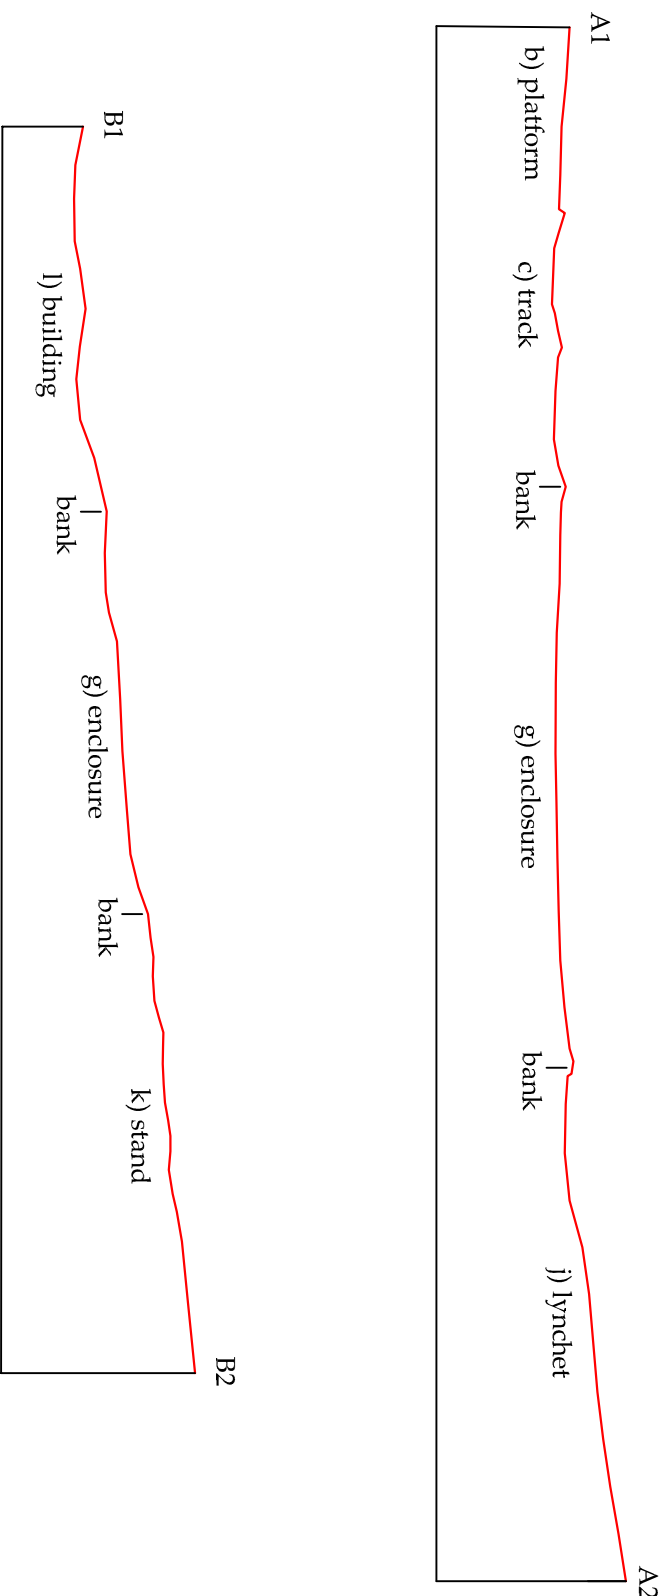

North Pennines Archaeology Ltd
2009
Peel Place, Lanthwaite,
Lake District National Park

CLIENT:
United Utilities

SCALE: 1:250 at A4

DRAWN BY: MDR
DATE: November 2009

Reproduced by permission of Ordnance Survey
on behalf of The Controller of Her Majesty's
Stationery Office. © Crown copyright.
All rights reserved. Licence number 100014732

REPORT No:
CP1002

FIGURE:
4

Figure 4 : Earthwork profiles