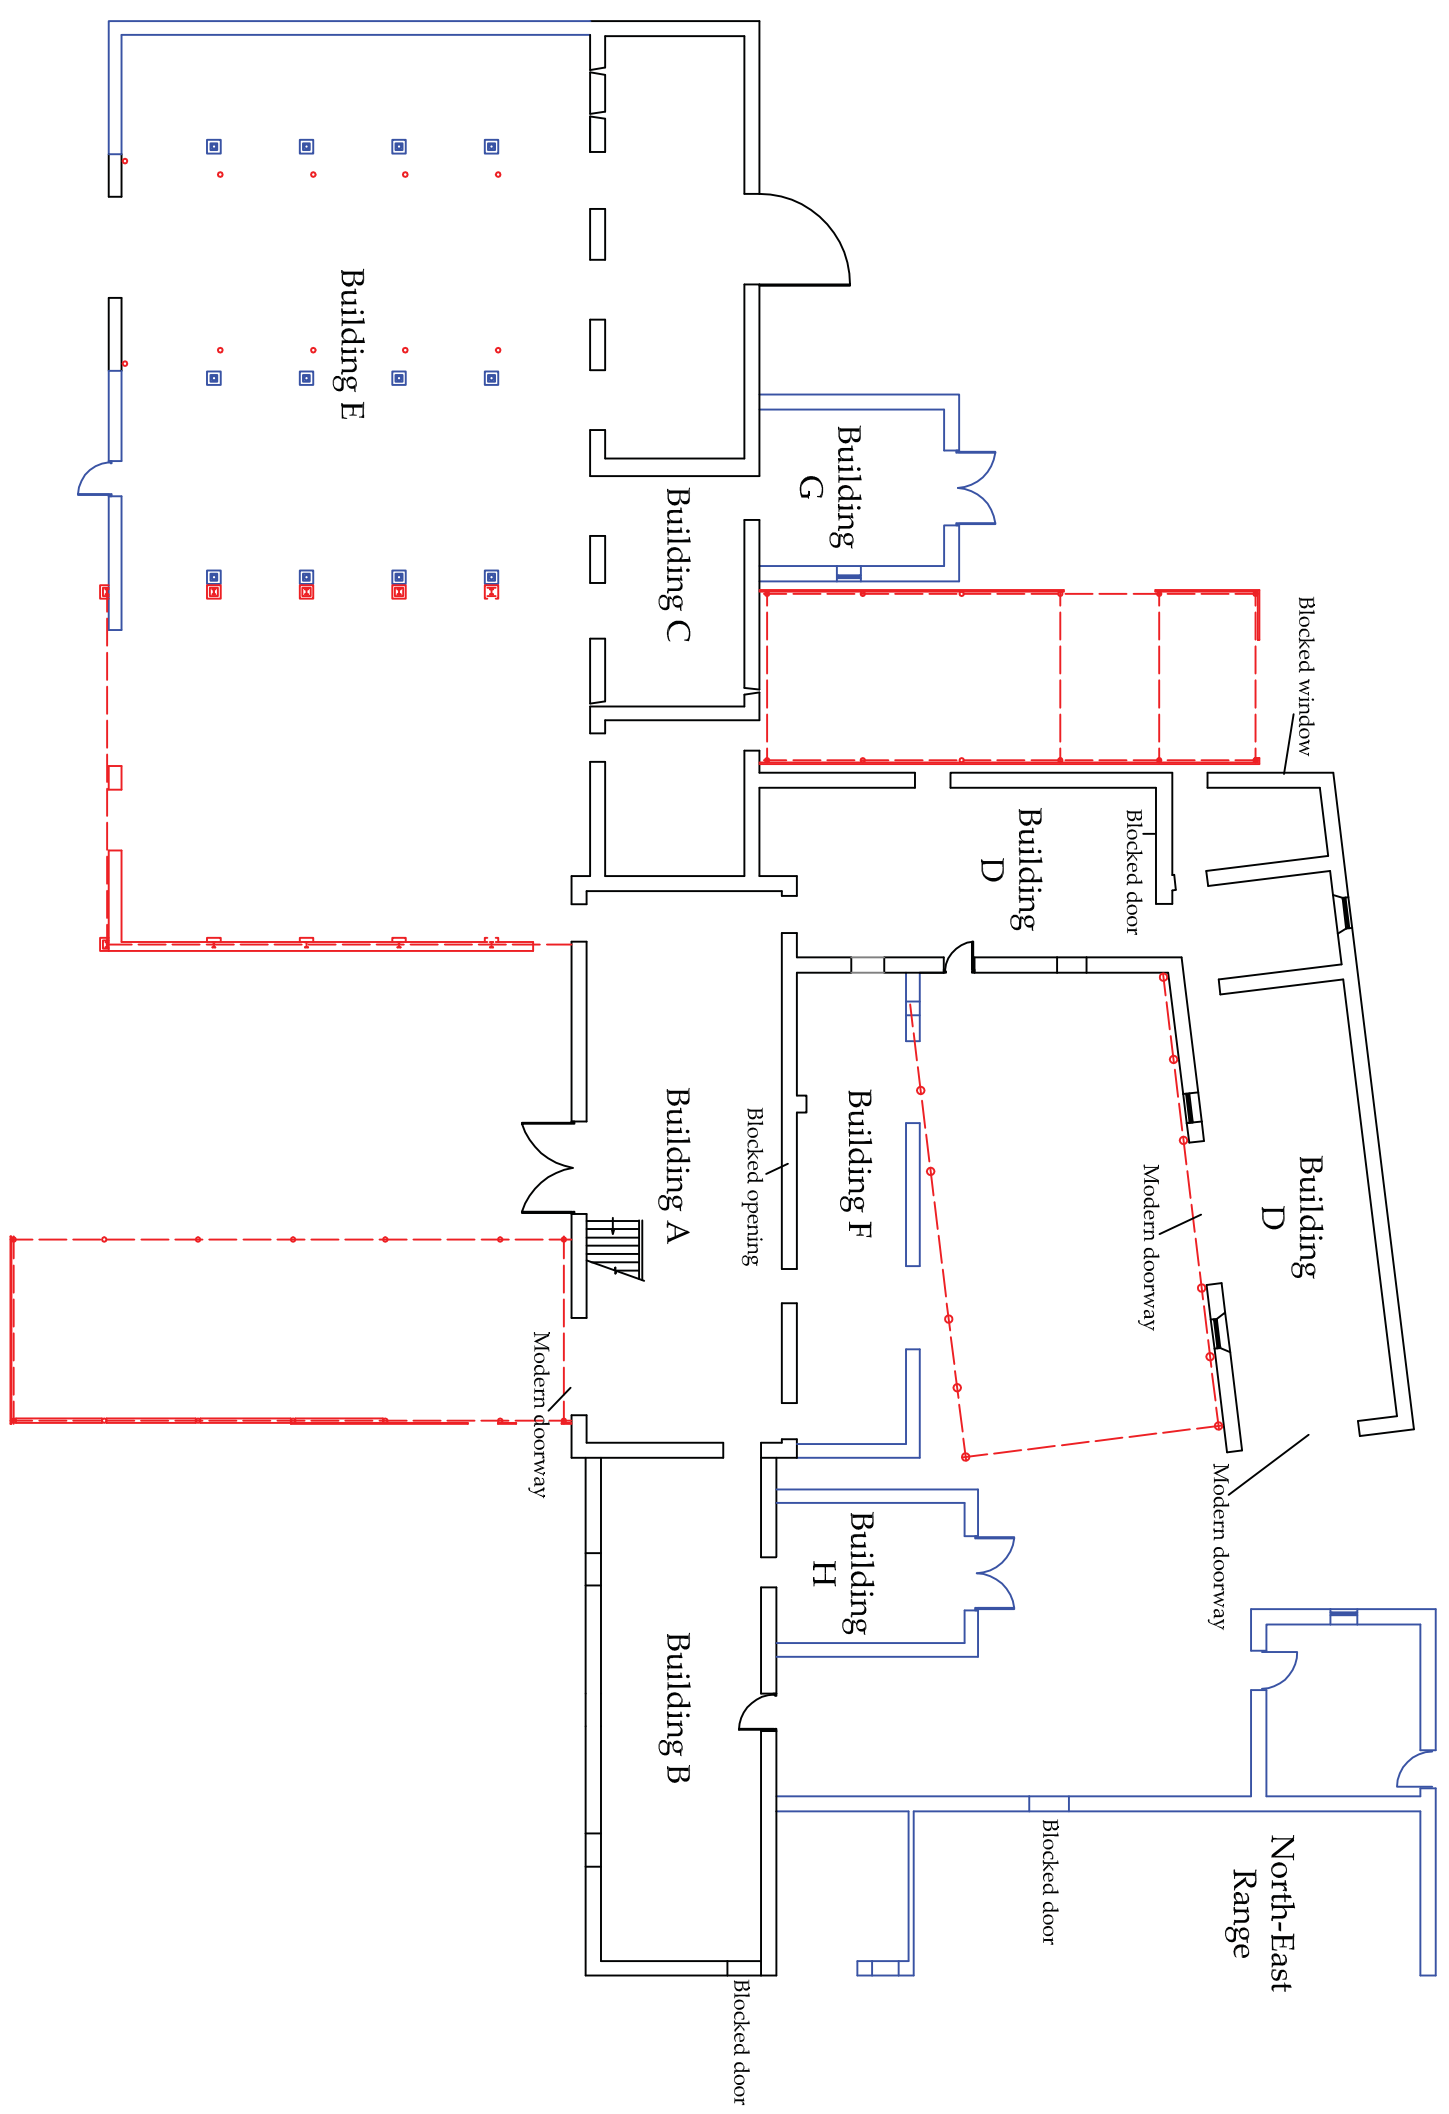

North Pennines Archaeology Ltd
2010
Welton Farm, Nr Harlow Hill,
Northumberland

CLIENT:
Tims Morris Ltd

SCALE:
1:250 at A3

DRAWN BY:
FW

DATE:
October 2010

KEY:
 Buildings shown on the First Edition OS 1864
 Buildings shown on the Second Edition OS map 1896
 20th Century Buildings

Reproduced by permission of Ordnance Survey on behalf of The Controller of Her Majesty's Stationery Office. © Crown copyright. All rights reserved. Licence number 100014732.

REPORT No:
CP1320/10

FIGURE:

9

Figure 9: Ground Plan of the Farm Buildings at Welton Farm