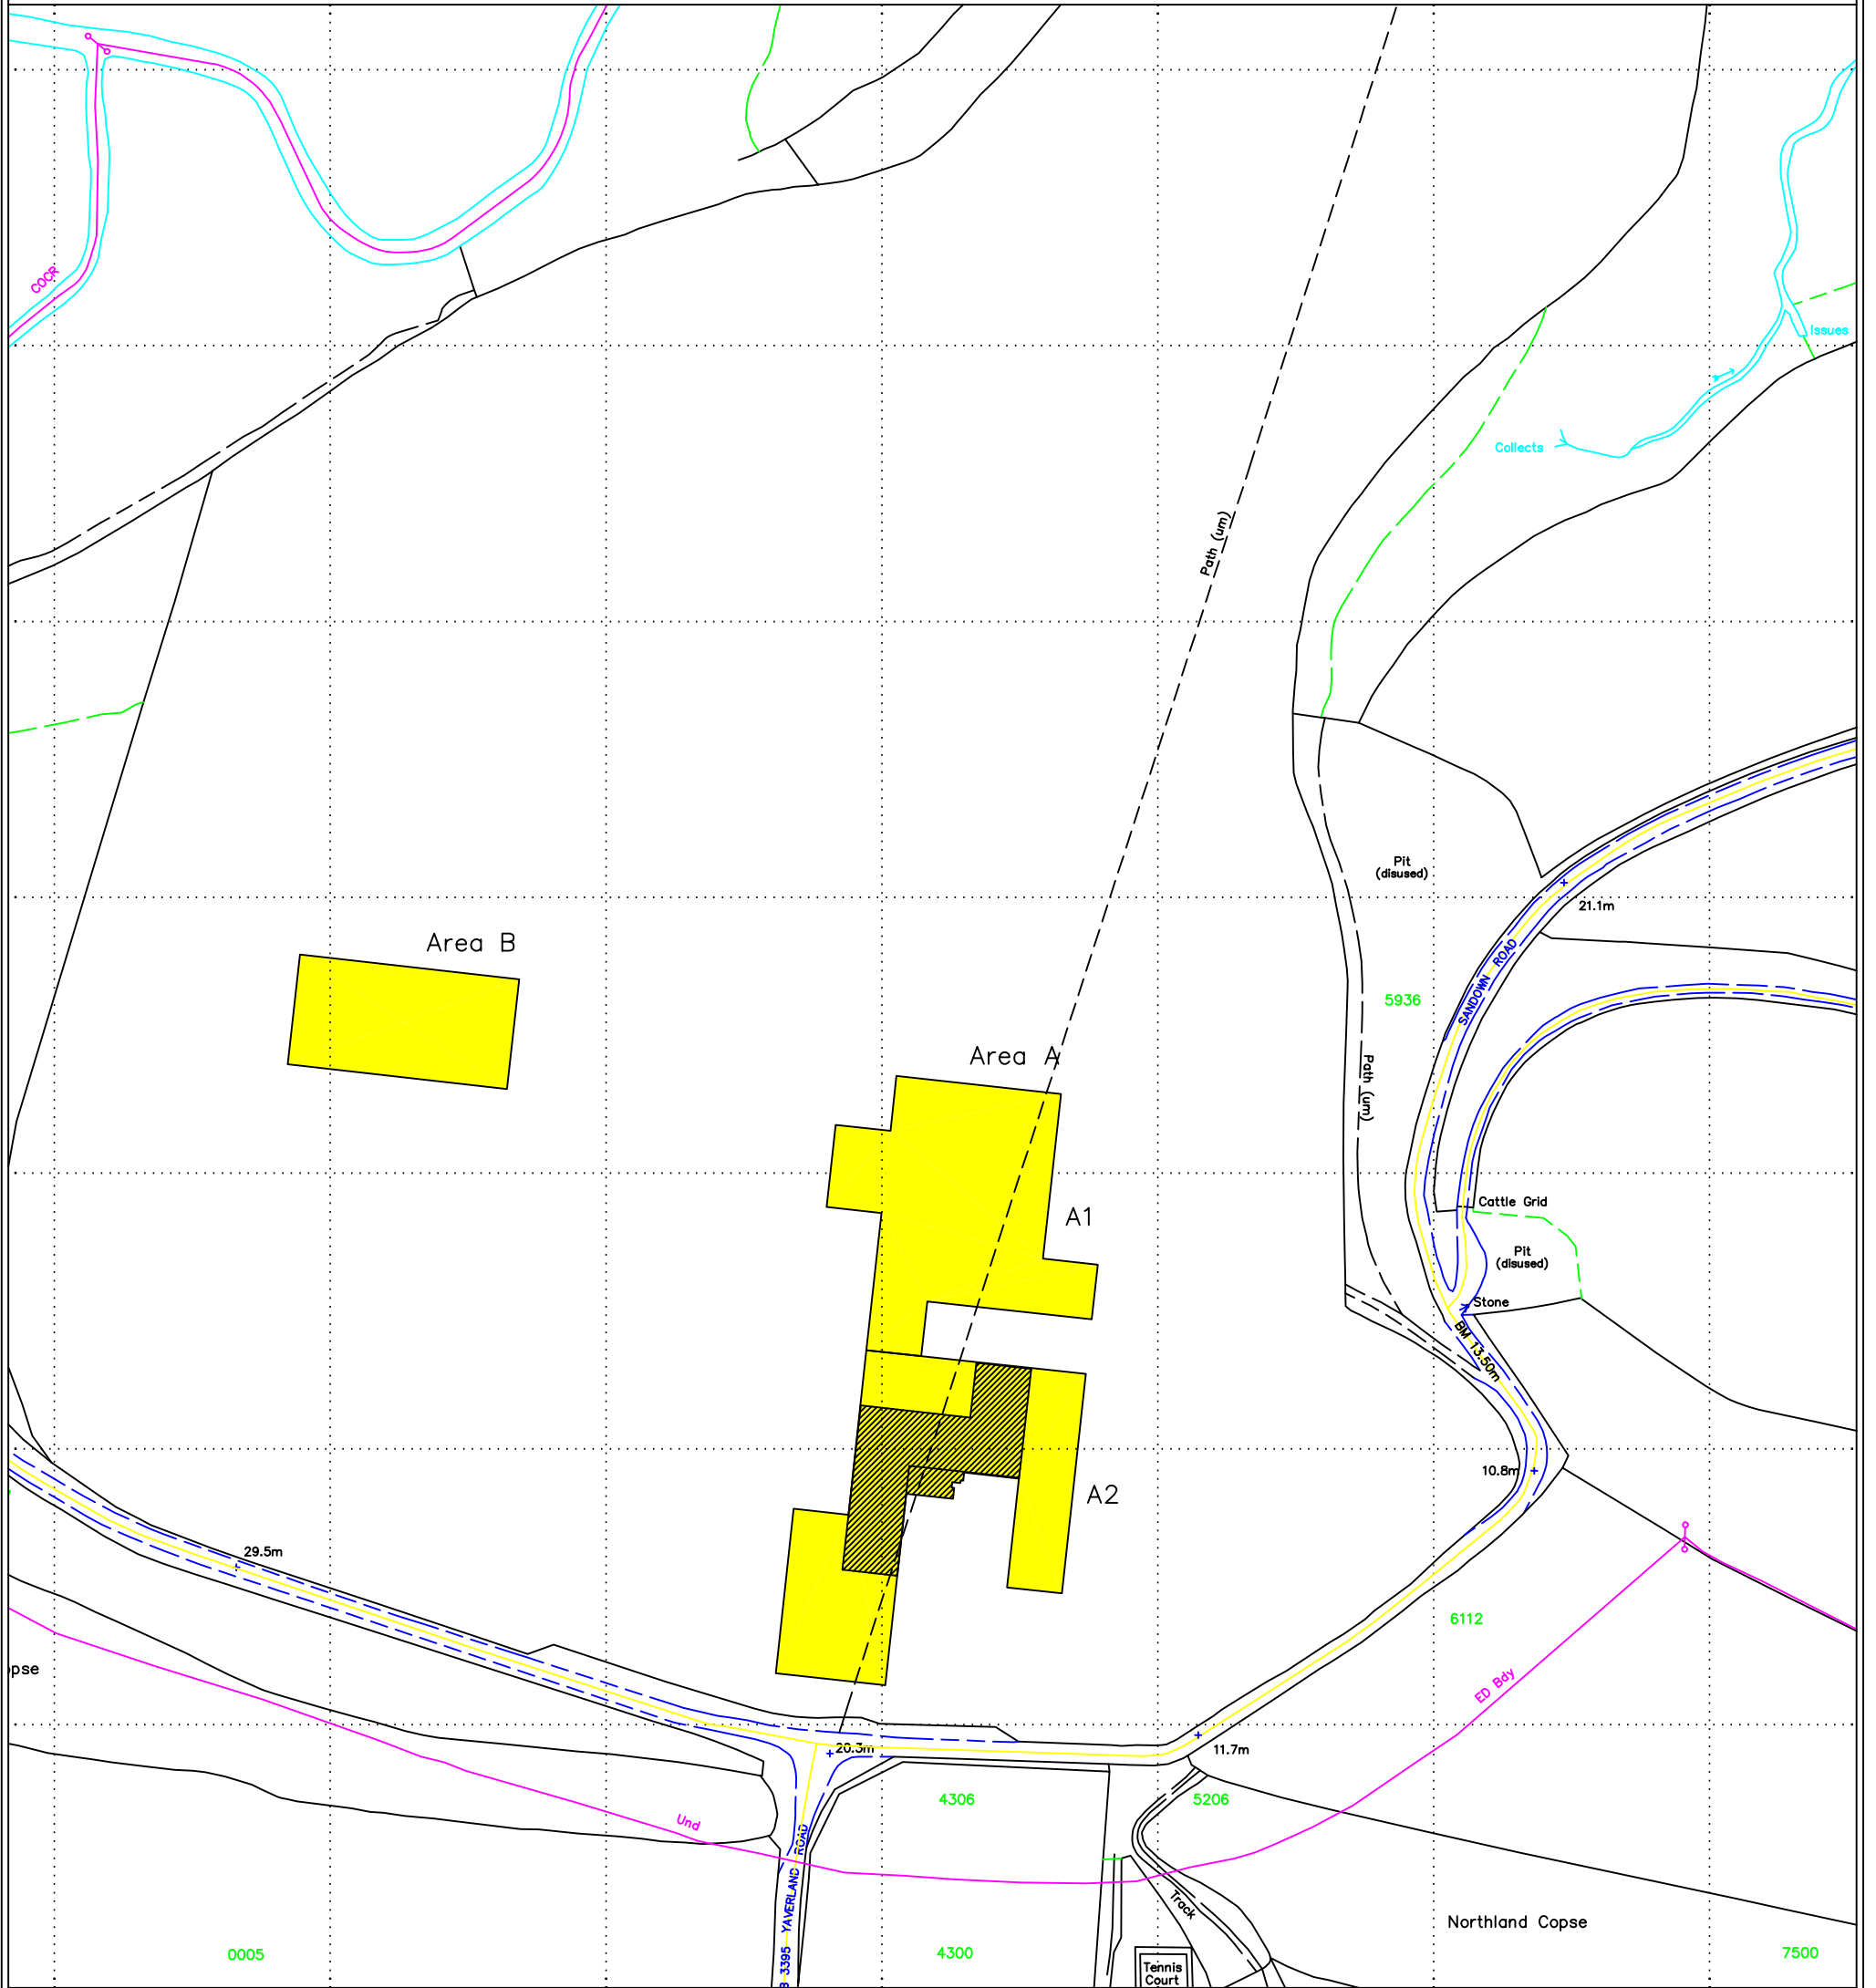

GSB PROSPECTION

PROJECT: 2001/103 Yaverland Farm

TITLE: Location of Survey Areas

Baseplan supplied by Time Team

 Location of Magnetometer Survey

 Location of Resistance Survey

Figure 1