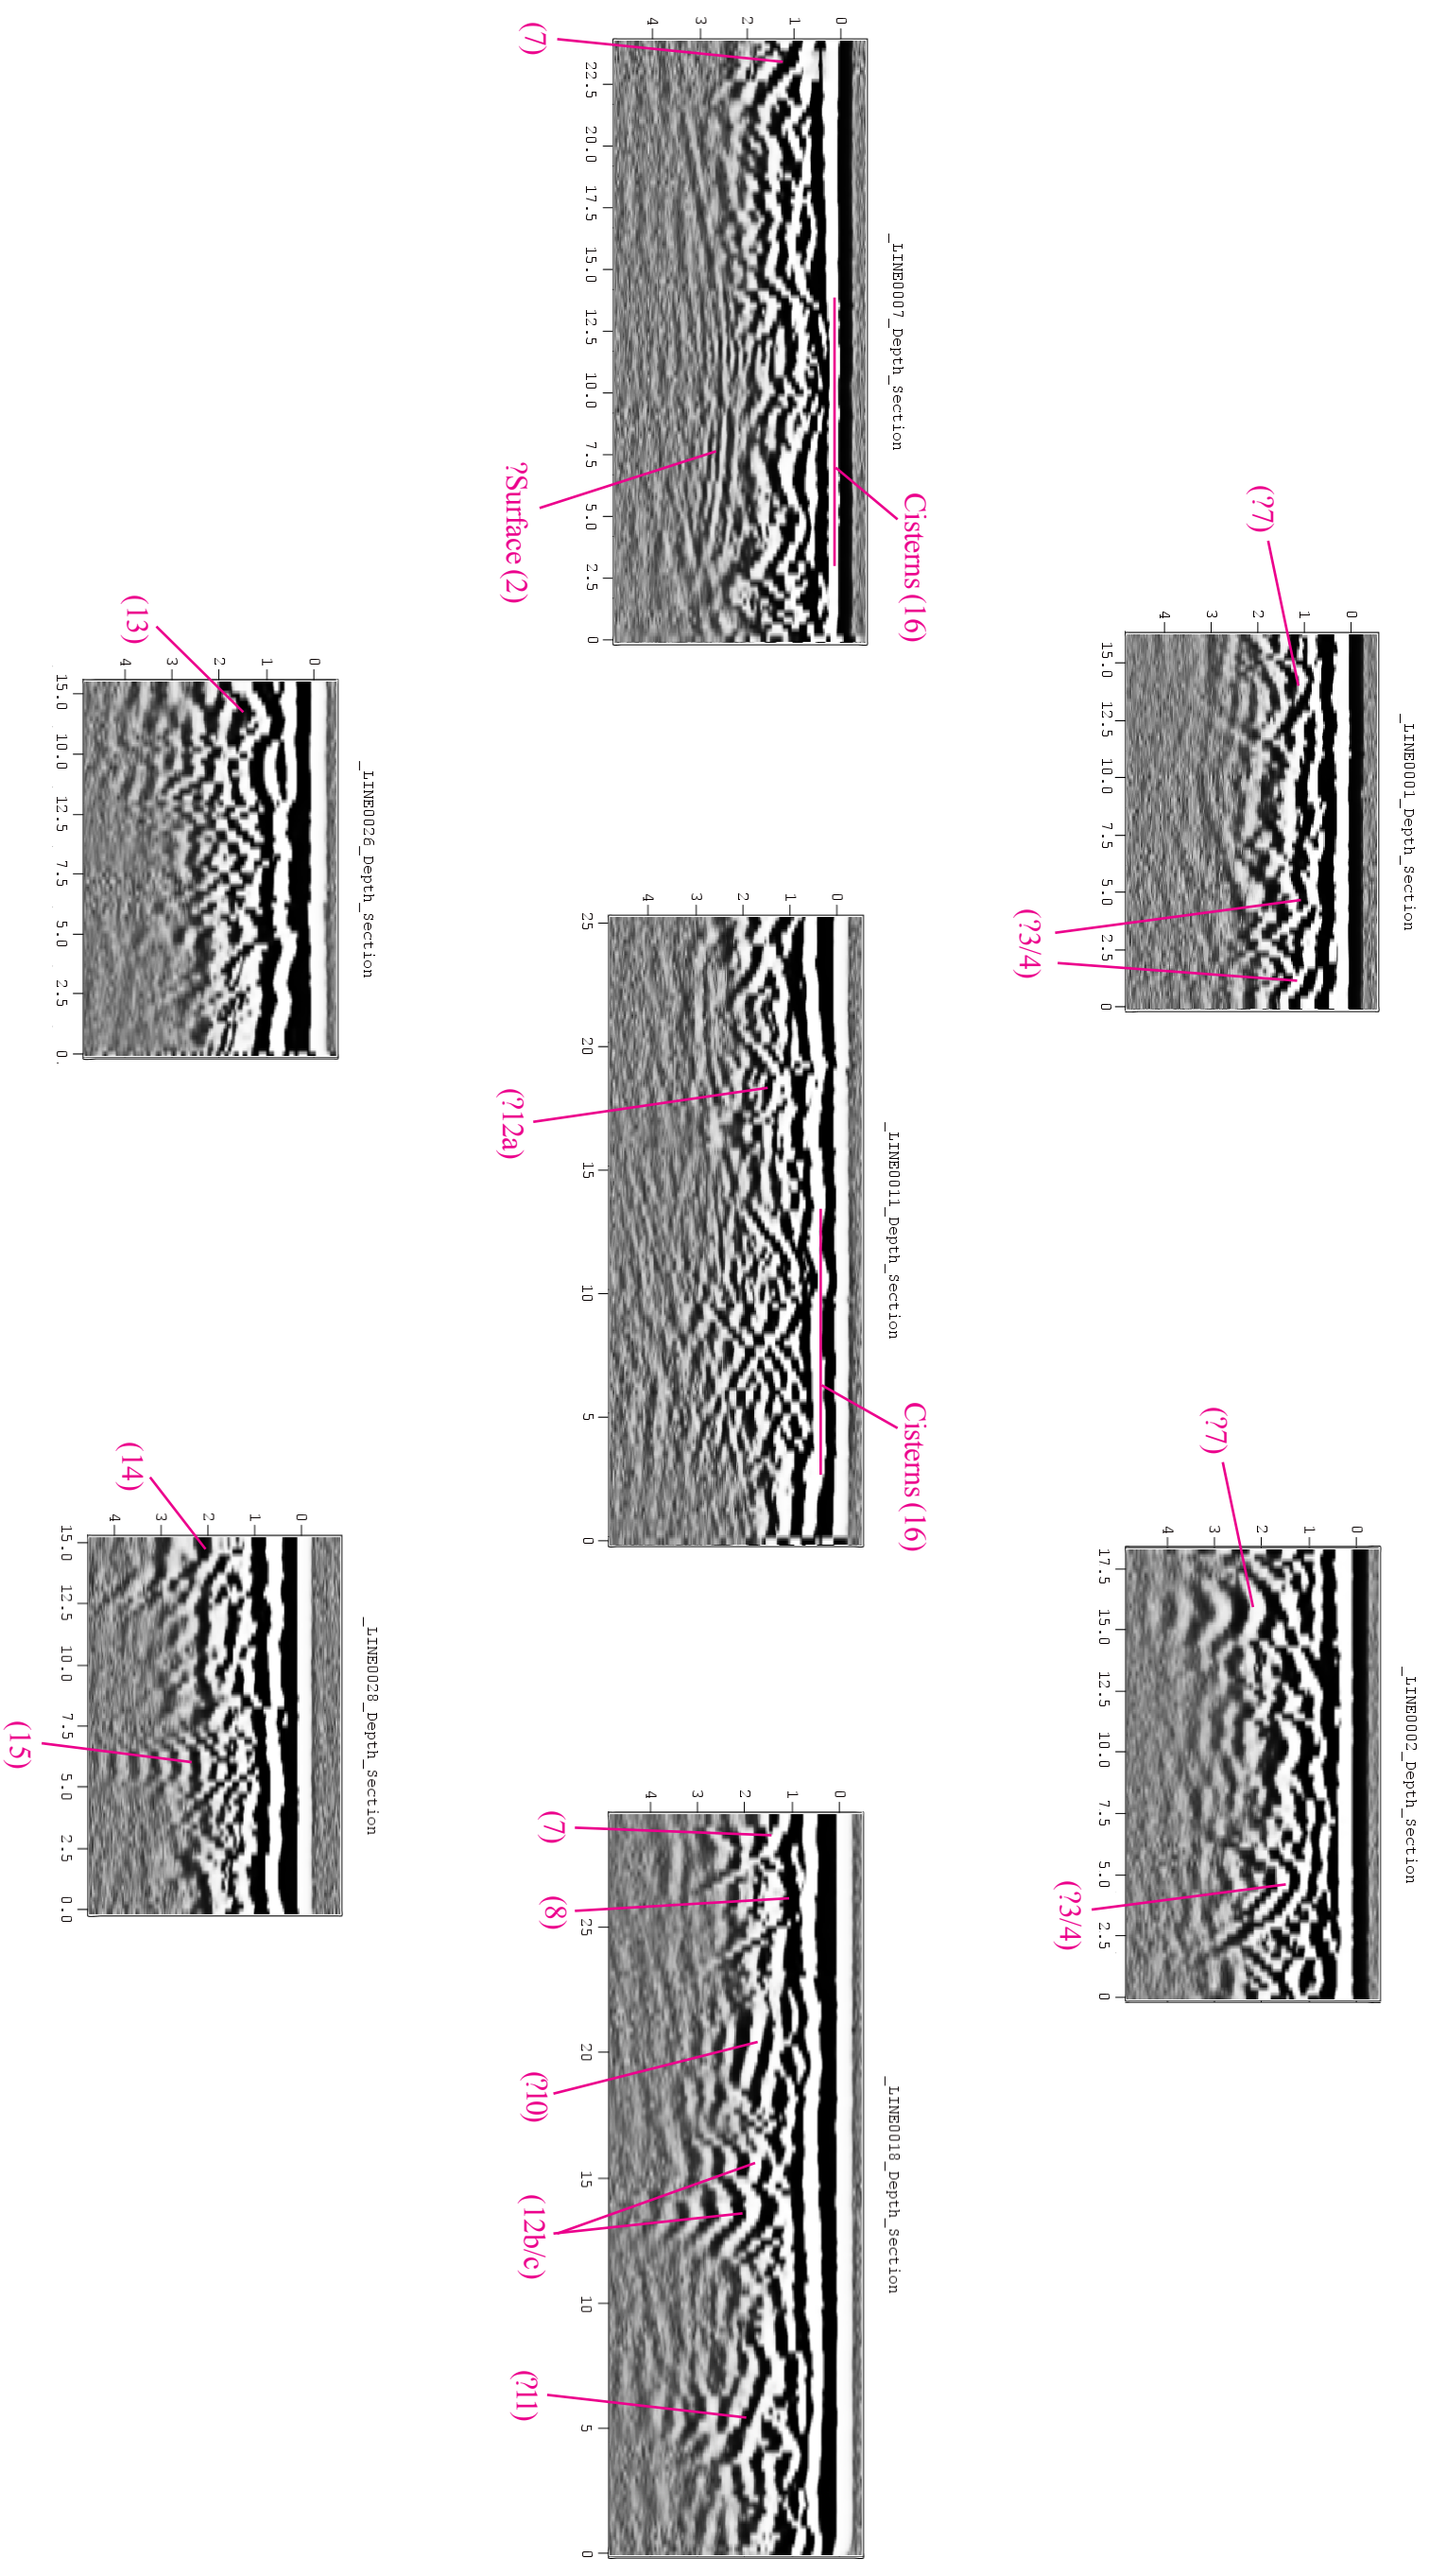

RAF BENTLEY PRIORY

Cisterns - Selected 100MHz Radargrams

(Radargrams Viewed from the South)

Vertical Axes: DEPTH (m)

Horizontal Axes: GRID POSITION (m)