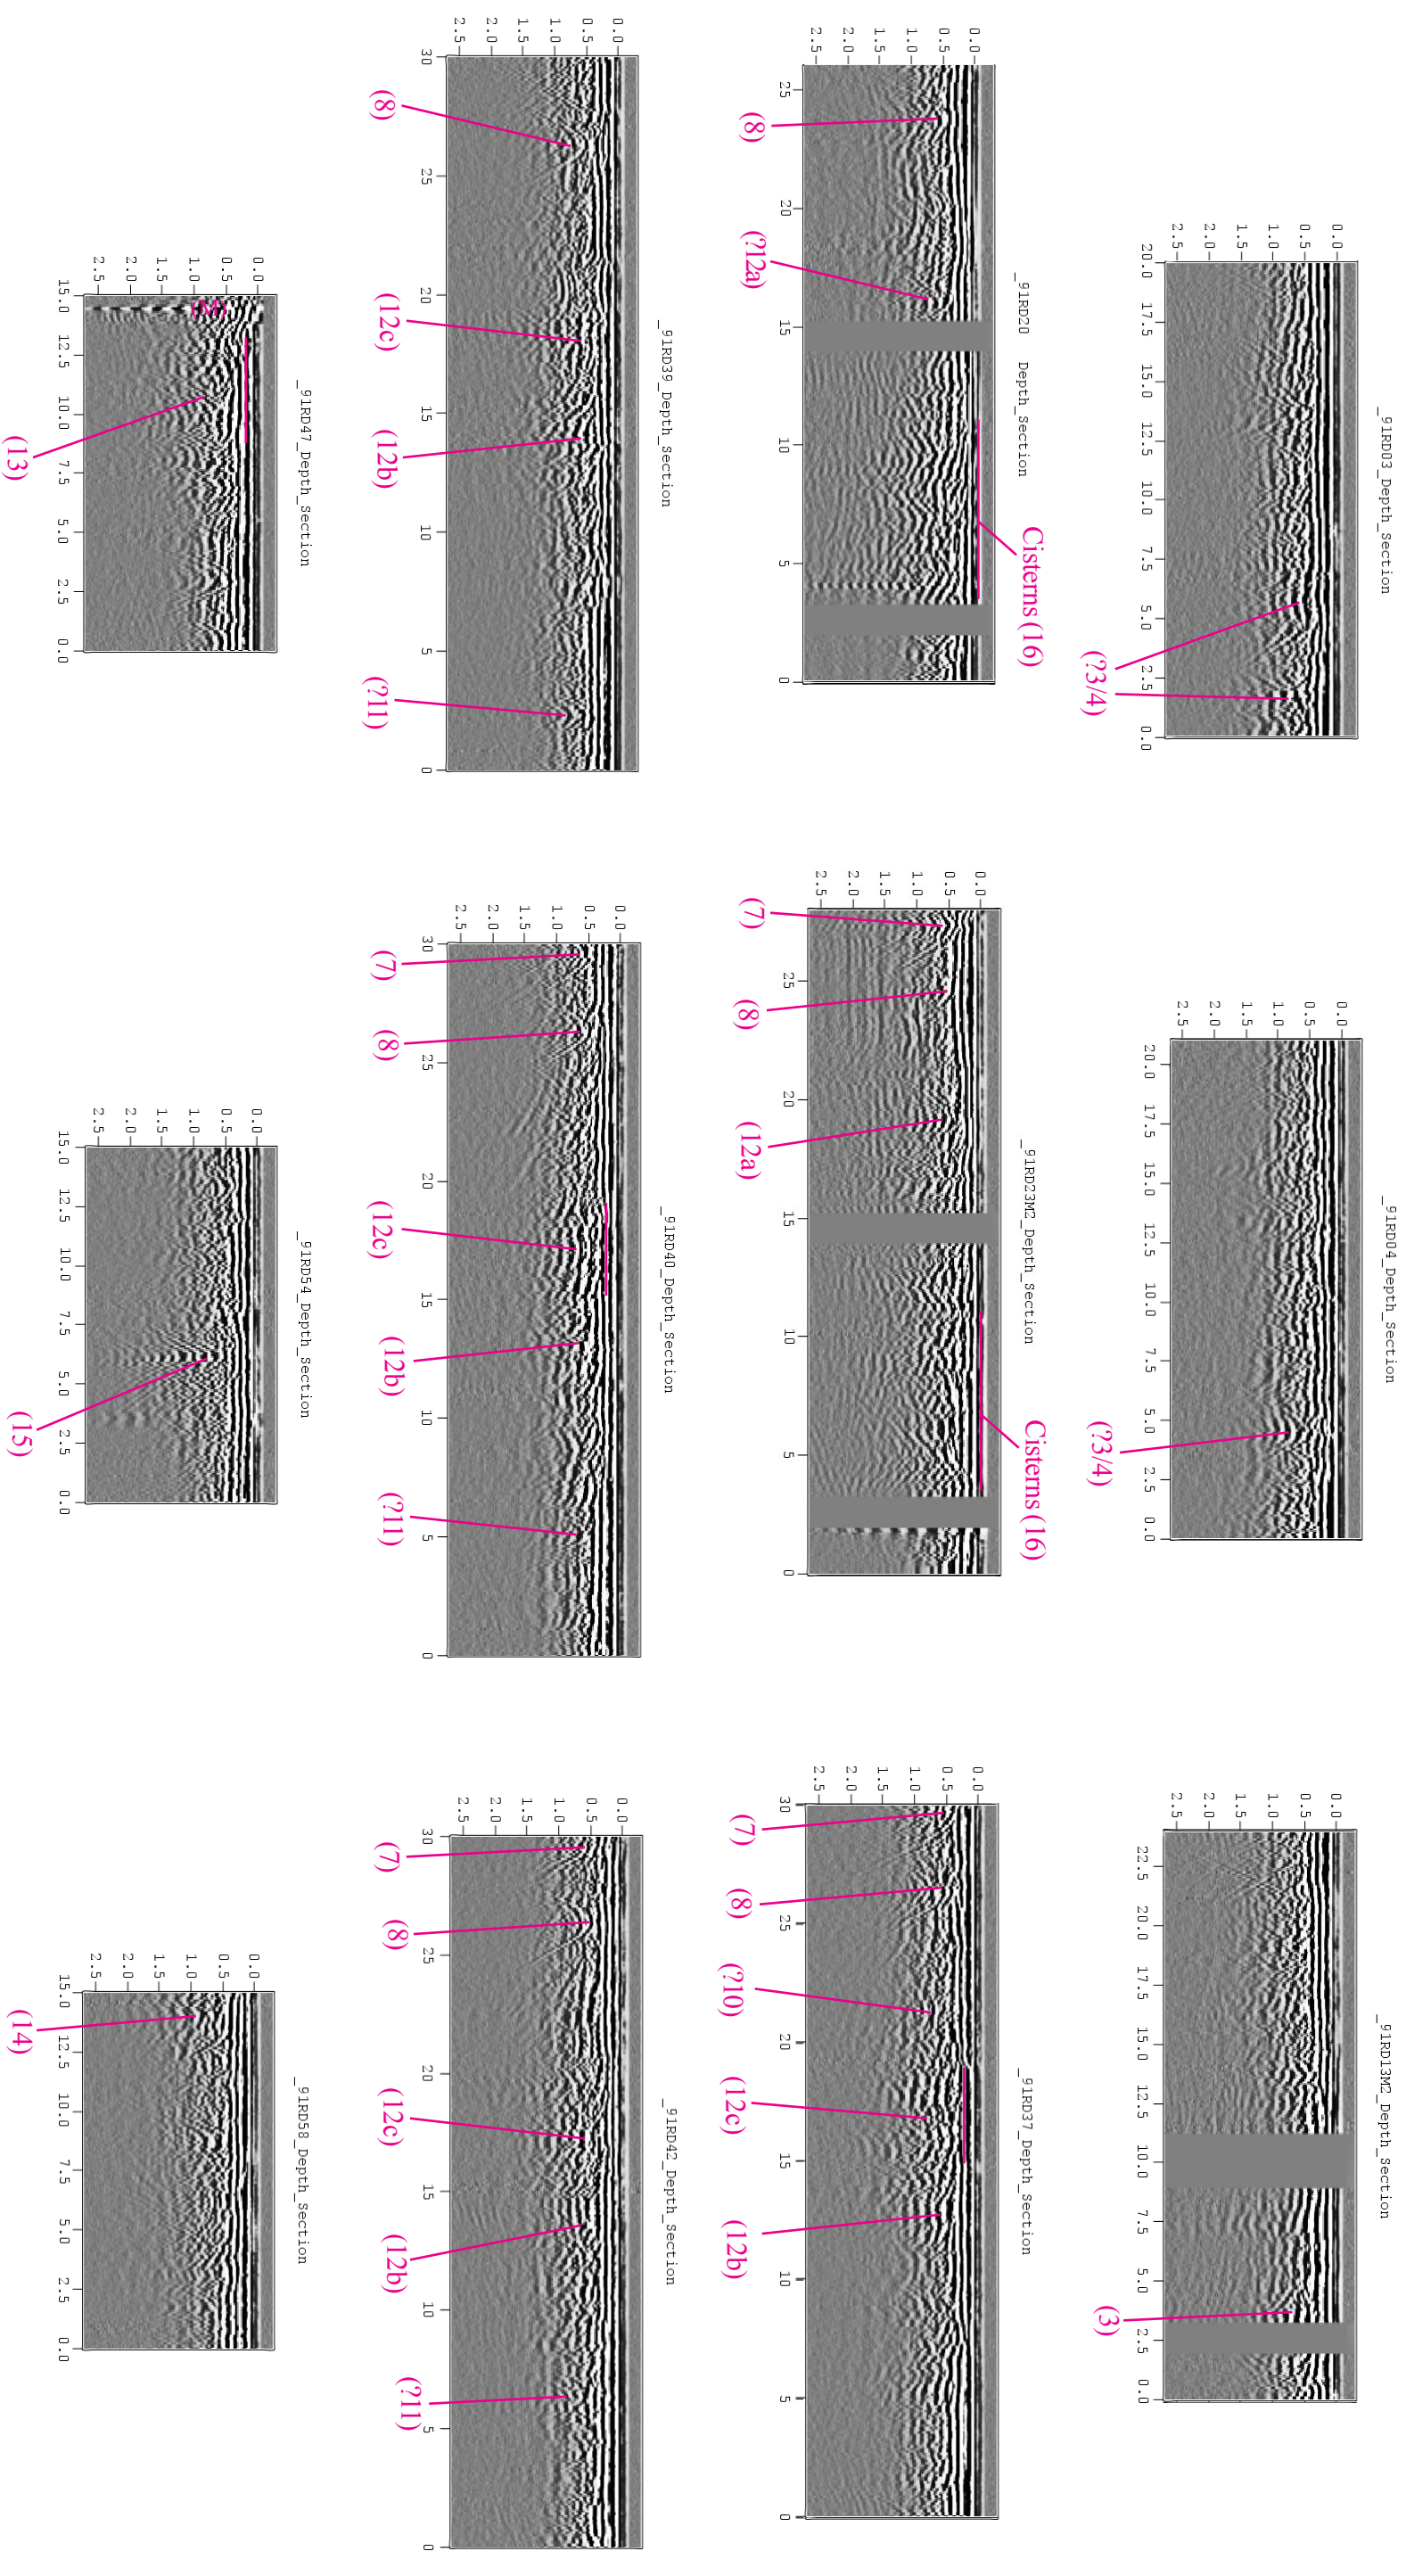

# RAF BENTLEY PRIORY

## Cisterns - Selected 225MHz Radargrams (Radargrams Viewed from the South)

Vertical Axes: DEPTH (m)

Horizontal Axes: GRID POSITION (m)