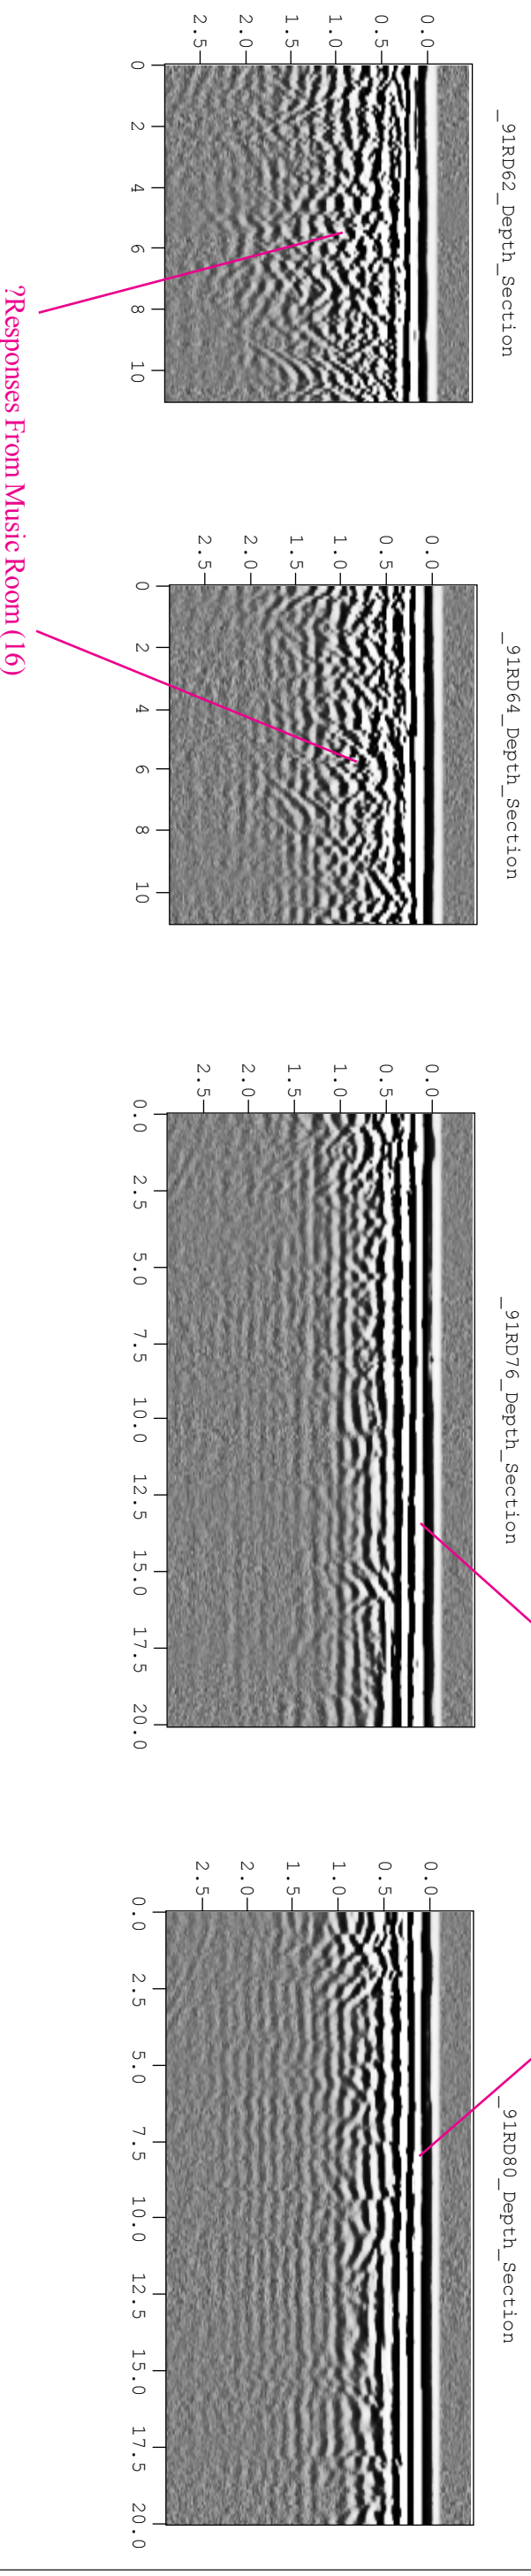

# RAF BENTLEY PRIORY

## Officers' Mess A - Selected Radargrams

(Radargrams Viewed from the East)

**100MHZ:**

**225MHZ:**

Vertical Axes: DEPTH (m)

Horizontal Axes: GRID POSITION (m)