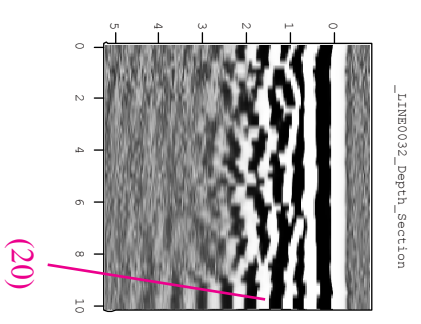

RAF BENTLEY PRIORY Officers' Mess B - Selected Radargrams (Radargrams Viewed from the East)

100MHZ:

225MHZ: