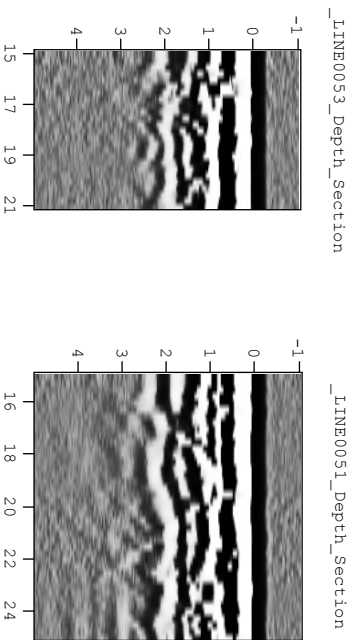

RAF BENTLEY PRIORY Officers' Mess B - Selected Radargrams (Radargrams Viewed from the East)

100MHZ:

225MHZ: