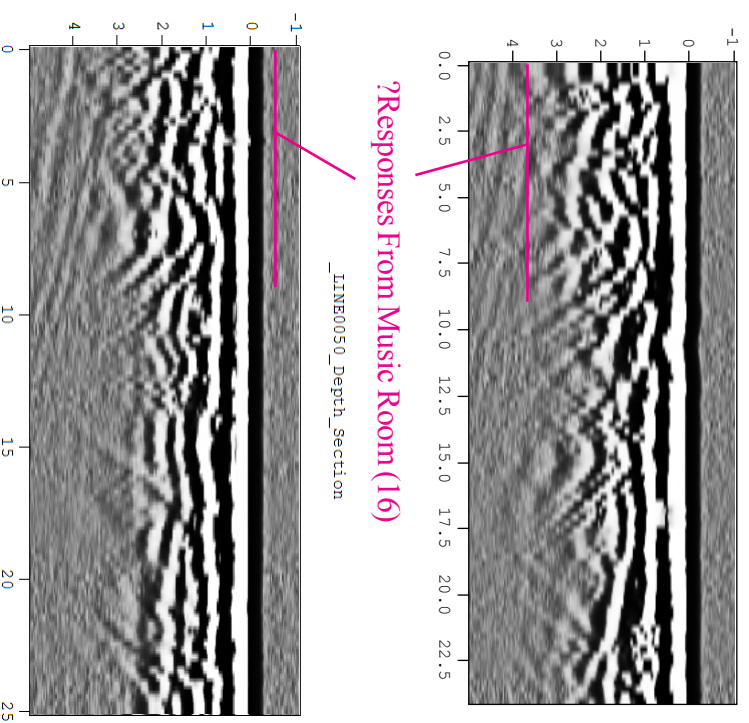

RAF BENTLEY PRIORY Officers' Mess B - Selected Radargrams (Radargrams Viewed from the East)

100MHZ:

225MHZ: