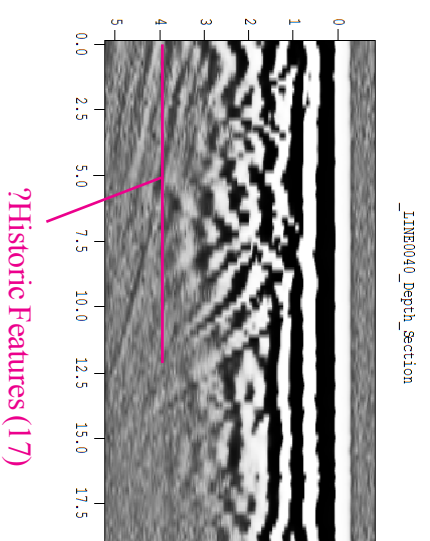

RAF BENTLEY PRIORY Officers' Mess B - Selected Radargrams (Radargrams Viewed from the East)

100MHZ:

225MHZ: