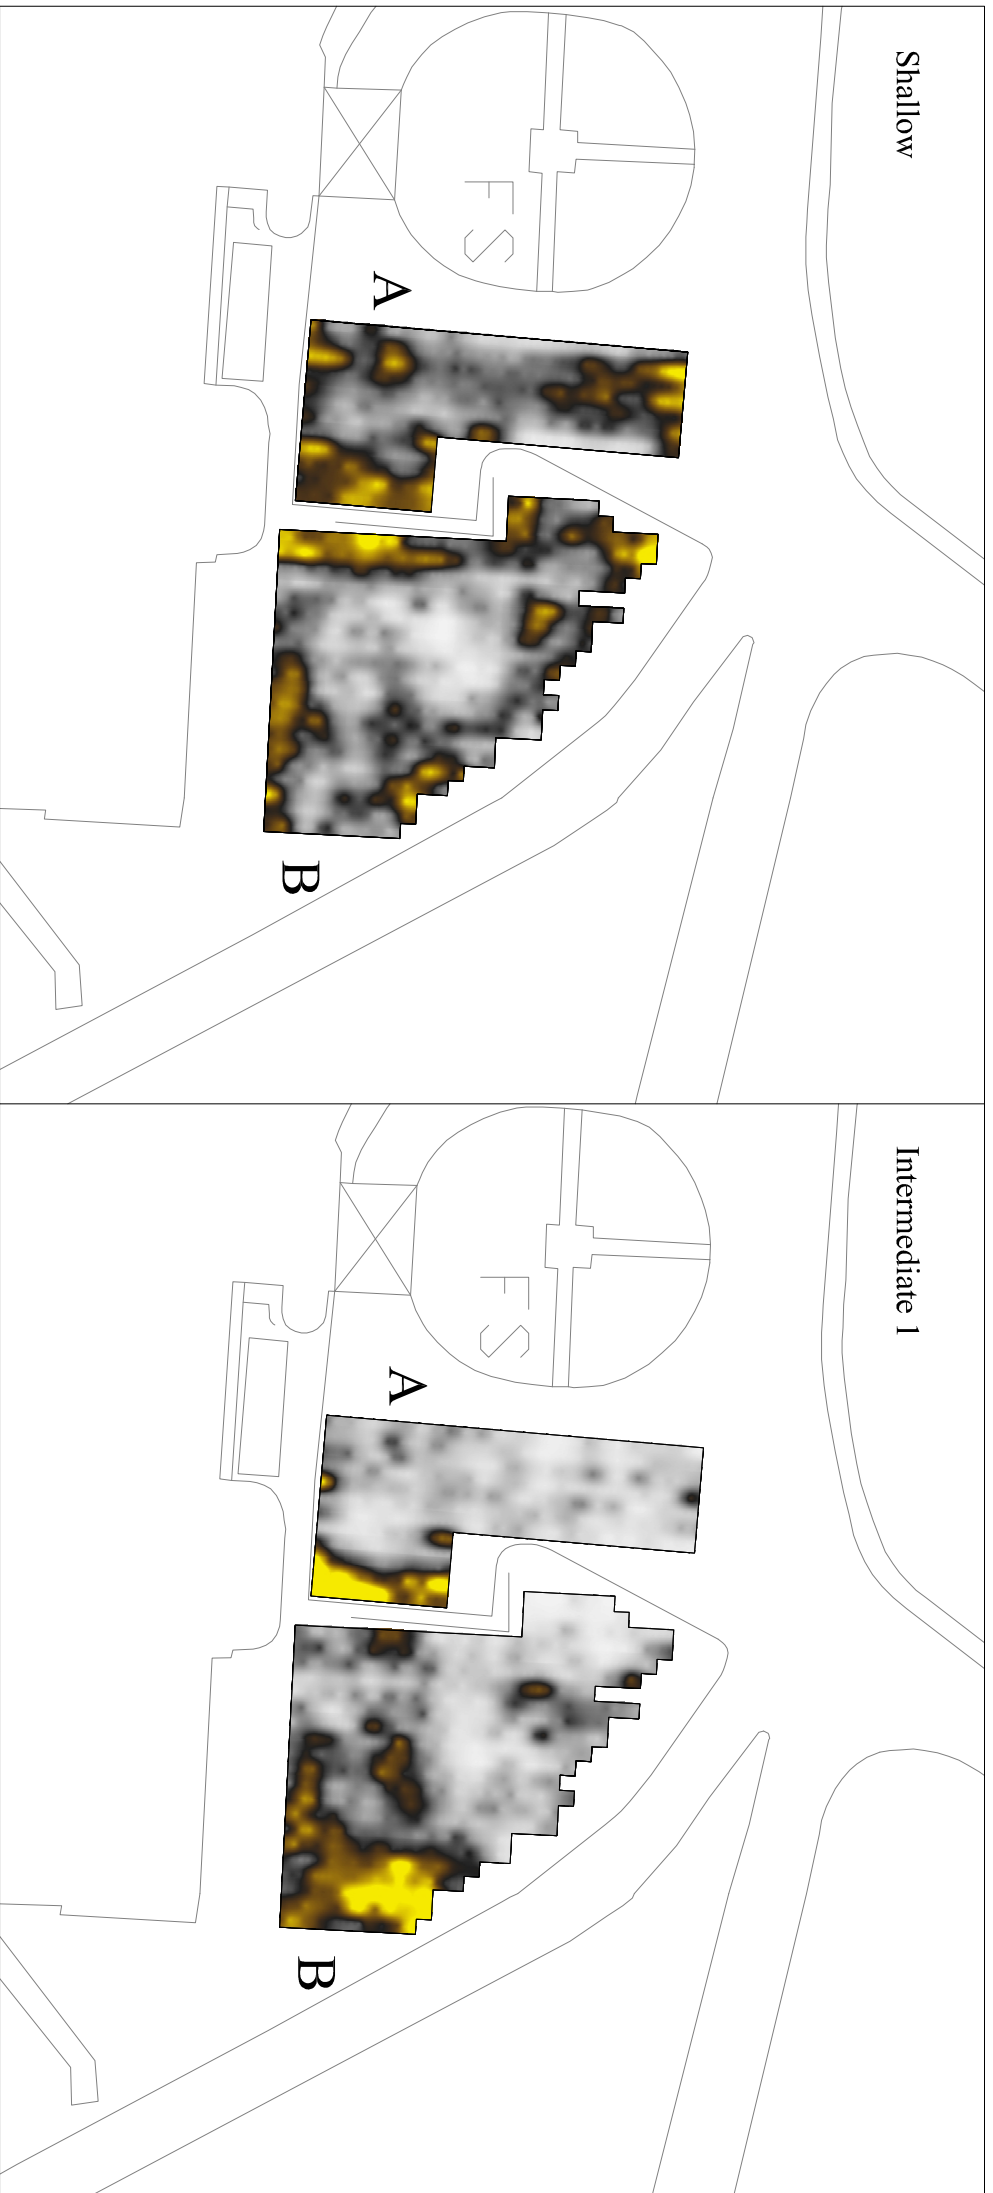

Shallow

Intermediate 1

Intermediate 2

Deep

GSB PROSPECTION Ltd.

PROJECT: 2005/91 RAF Bentley Priory

TITLE: Summary Colour Plots - Officers' Mess/100MHz

Reproduced from a digital map supplied by the client.

Figure 6