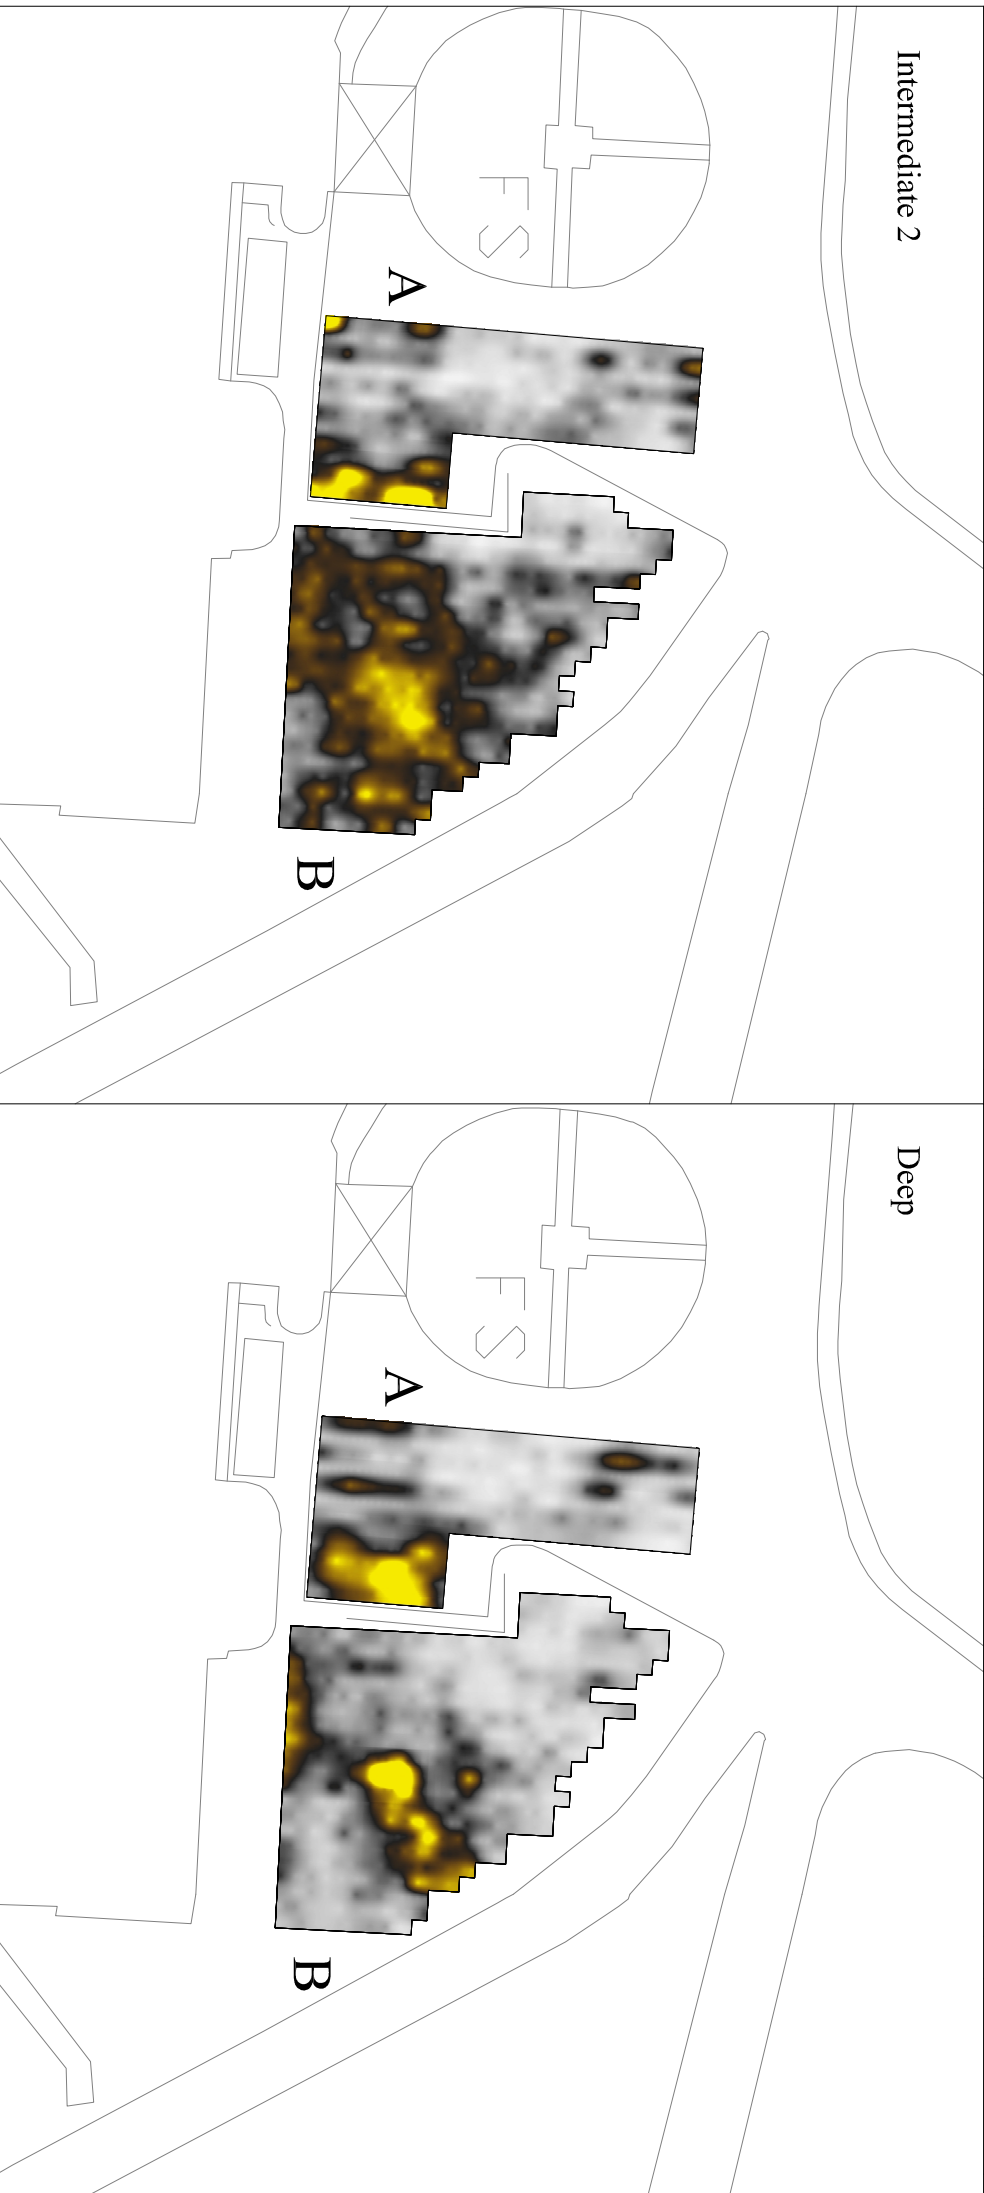

Shallow

Intermediate 1

Intermediate 2

Deep

GSB PROSPECTION Ltd.

PROJECT: 2005/91 RAF Bentley Priory

TITLE: Summary Colour Plots - Officers' Mess/100MHz

Reproduced from a digital map supplied by the client.

Figure 6