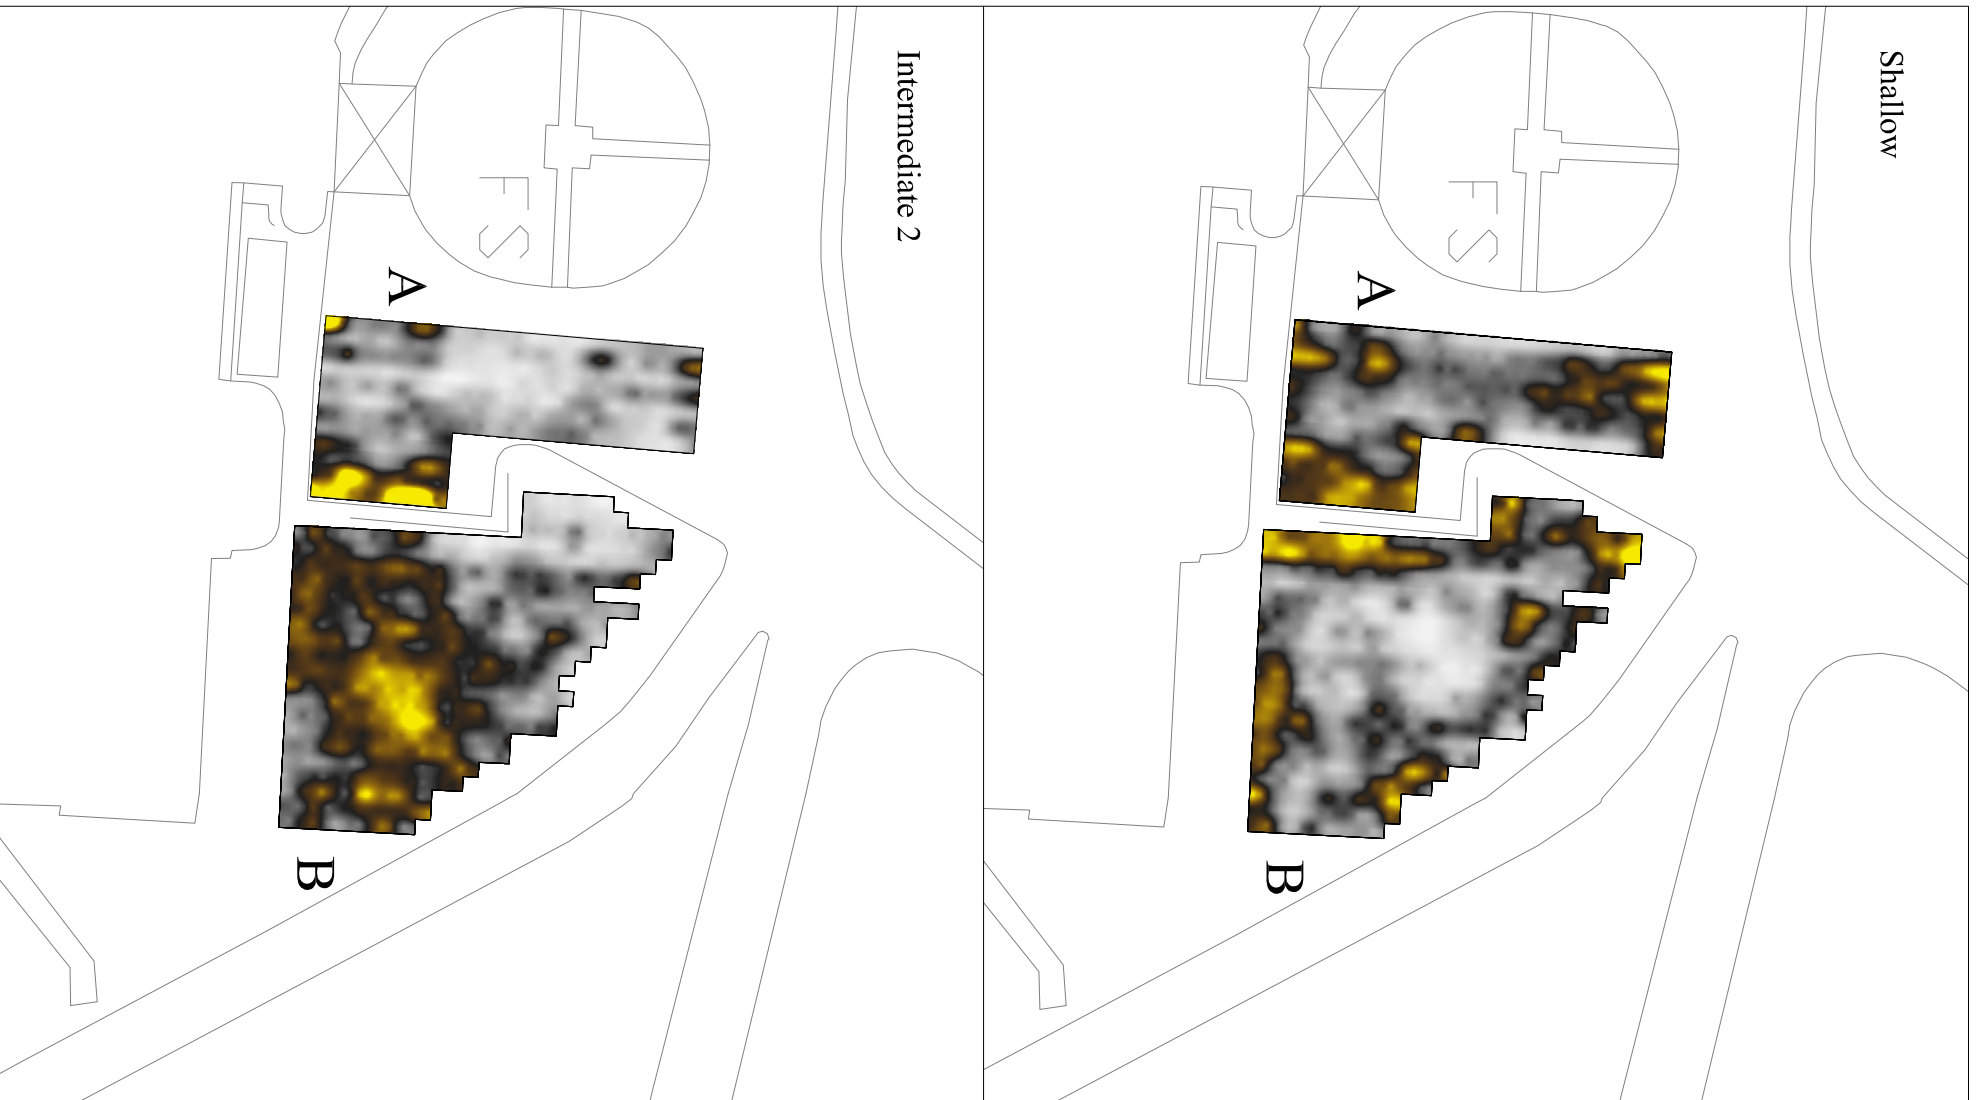

Shallow

Intermediate 1

Intermediate 2

Deep

GSB PROSPECTION Ltd.

PROJECT: 2005/91 RAF Bentley Priory

TITLE: Summary Colour Plots - Officers' Mess/100MHz

Reproduced from a digital map supplied by the client.

Figure 6