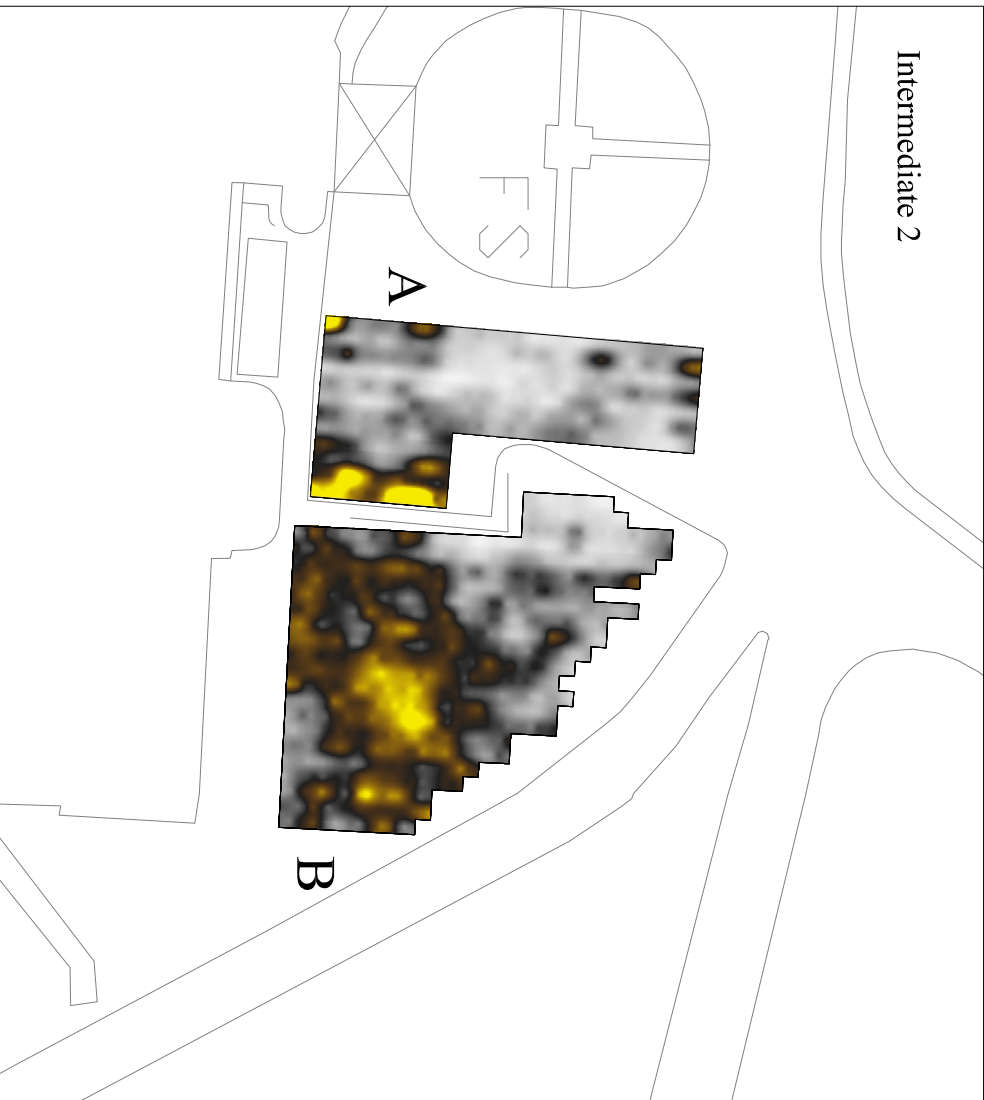

Shallow

Intermediate 1

Intermediate 2

Deep

GSB PROSPECTION Ltd.

PROJECT: 2005/91 RAF Bentley Priory

TITLE: Summary Colour Plots - Officers' Mess/100MHz

Reproduced from a digital map supplied by the client.

Figure 6