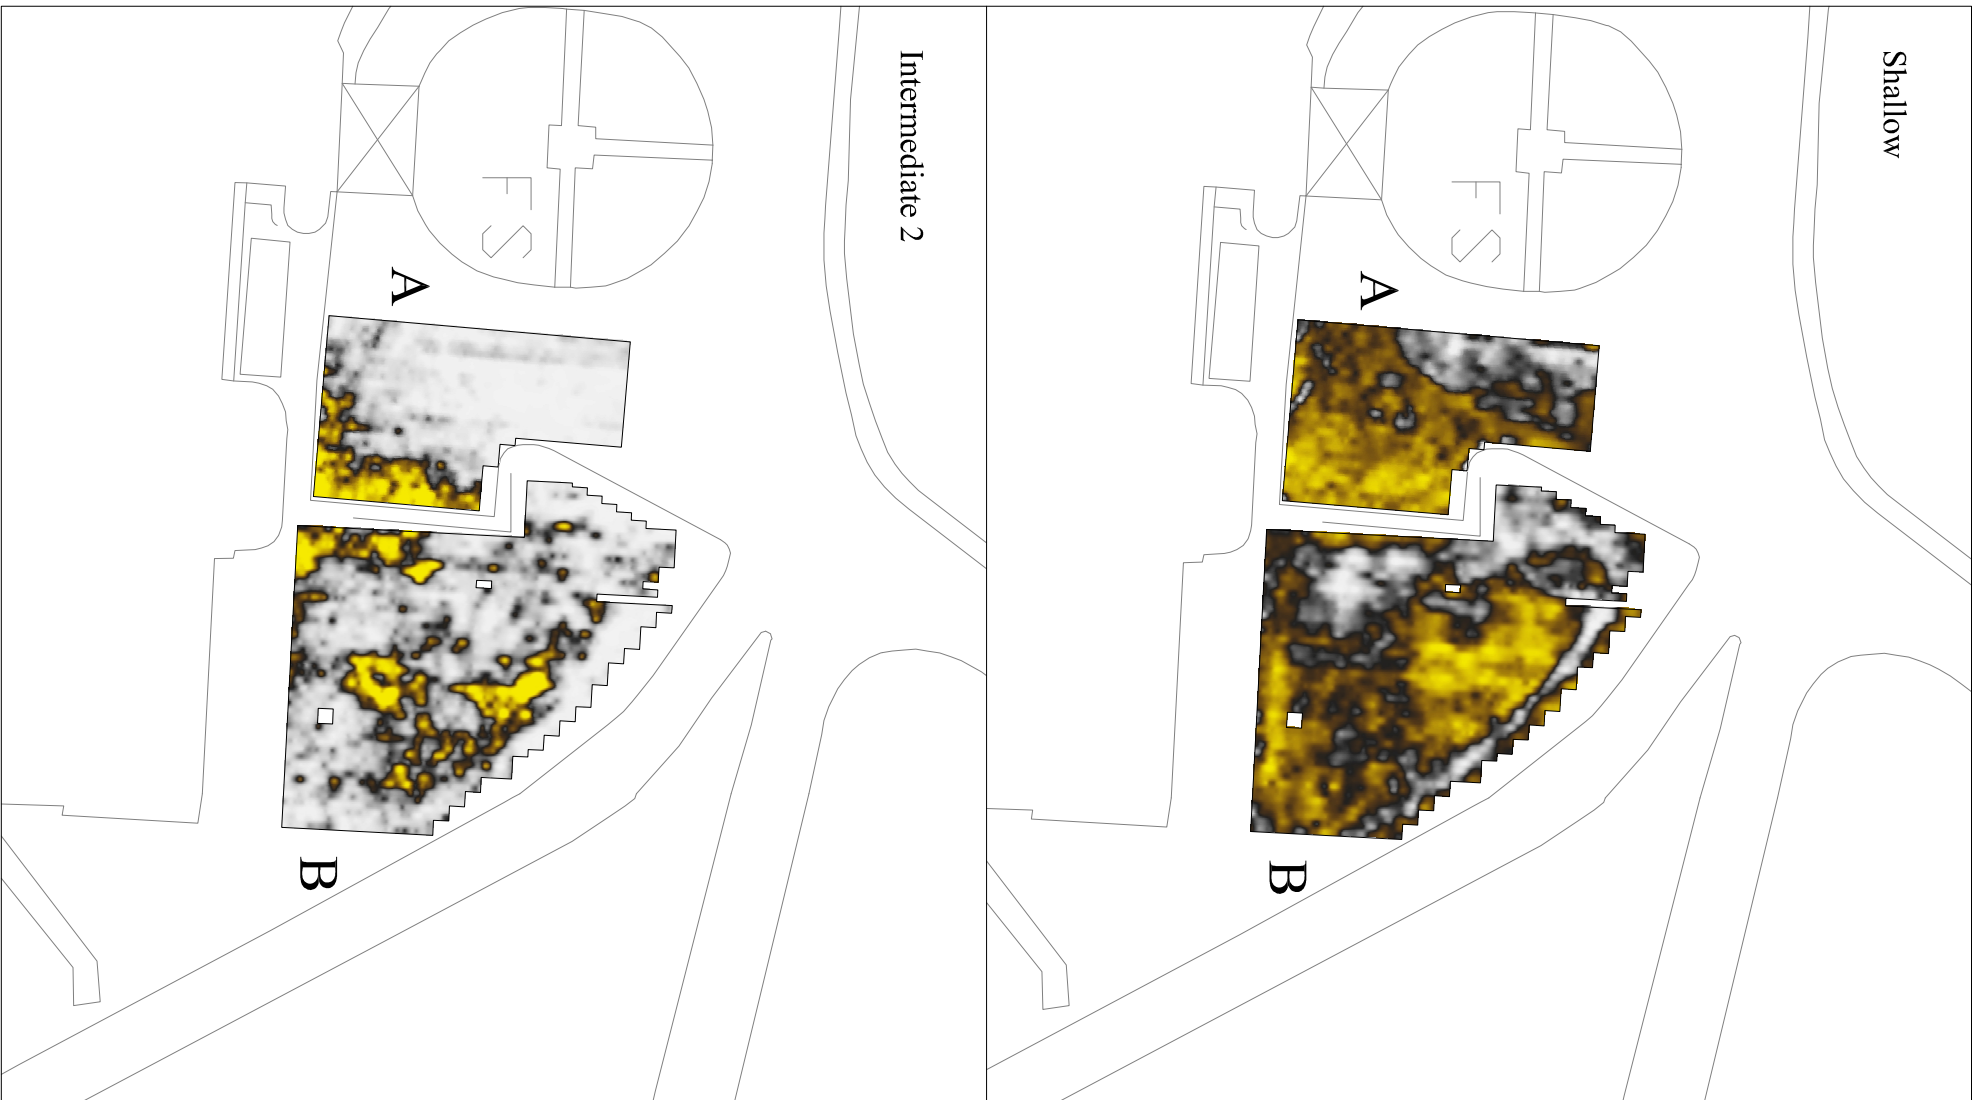

Shallow

Intermediate 1

Intermediate 2

Deep

GSB PROSPECTION Ltd.

PROJECT: 2005/91 RAF Bentley Priory

TITLE: Summary Colour Plots - Officers' Mess/225MHz

Reproduced from a digital map supplied by the client.

Figure 8