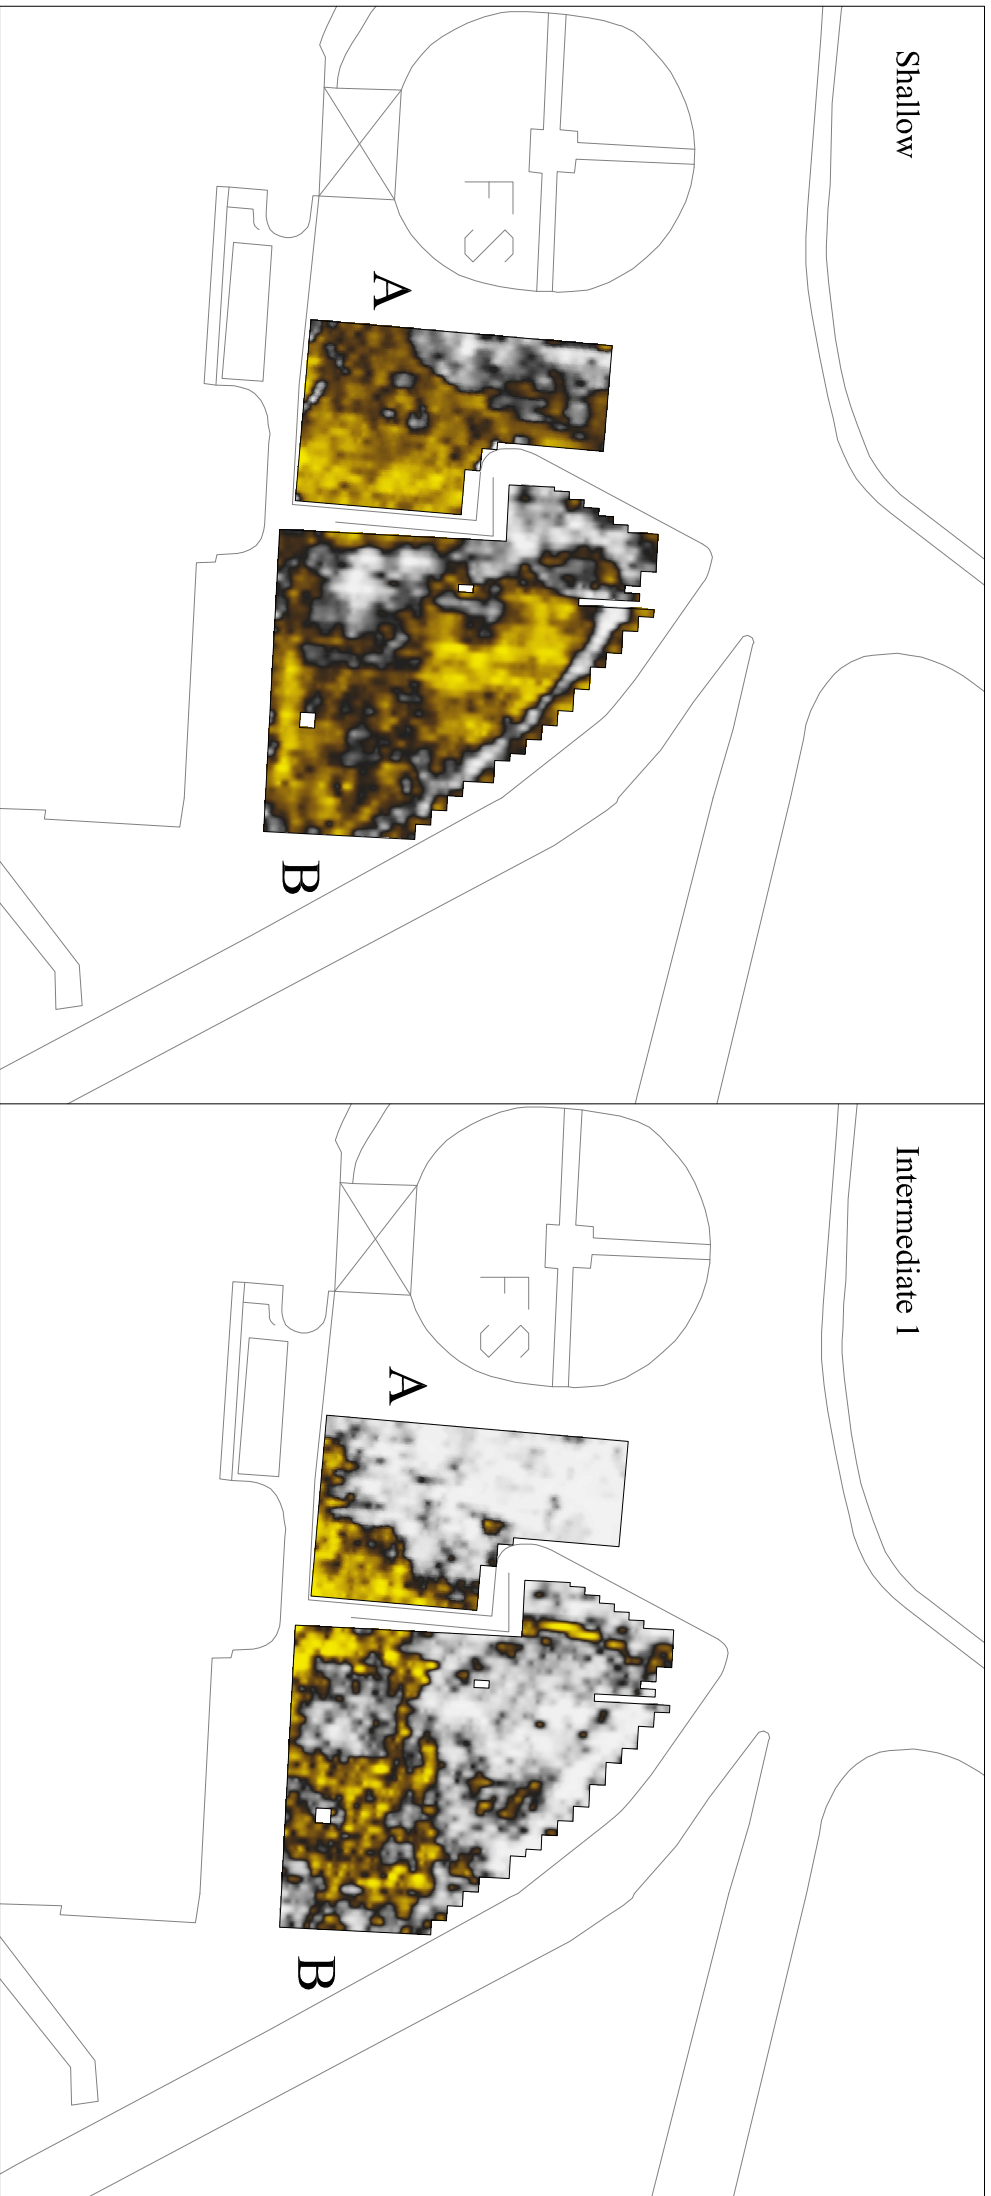

Shallow

Intermediate 1

Intermediate 2

Deep

GSB PROSPECTION Ltd.

PROJECT: 2005/91 RAF Bentley Priory

TITLE: Summary Colour Plots - Officers' Mess/225MHz

Reproduced from a digital map supplied by the client.

Figure 8