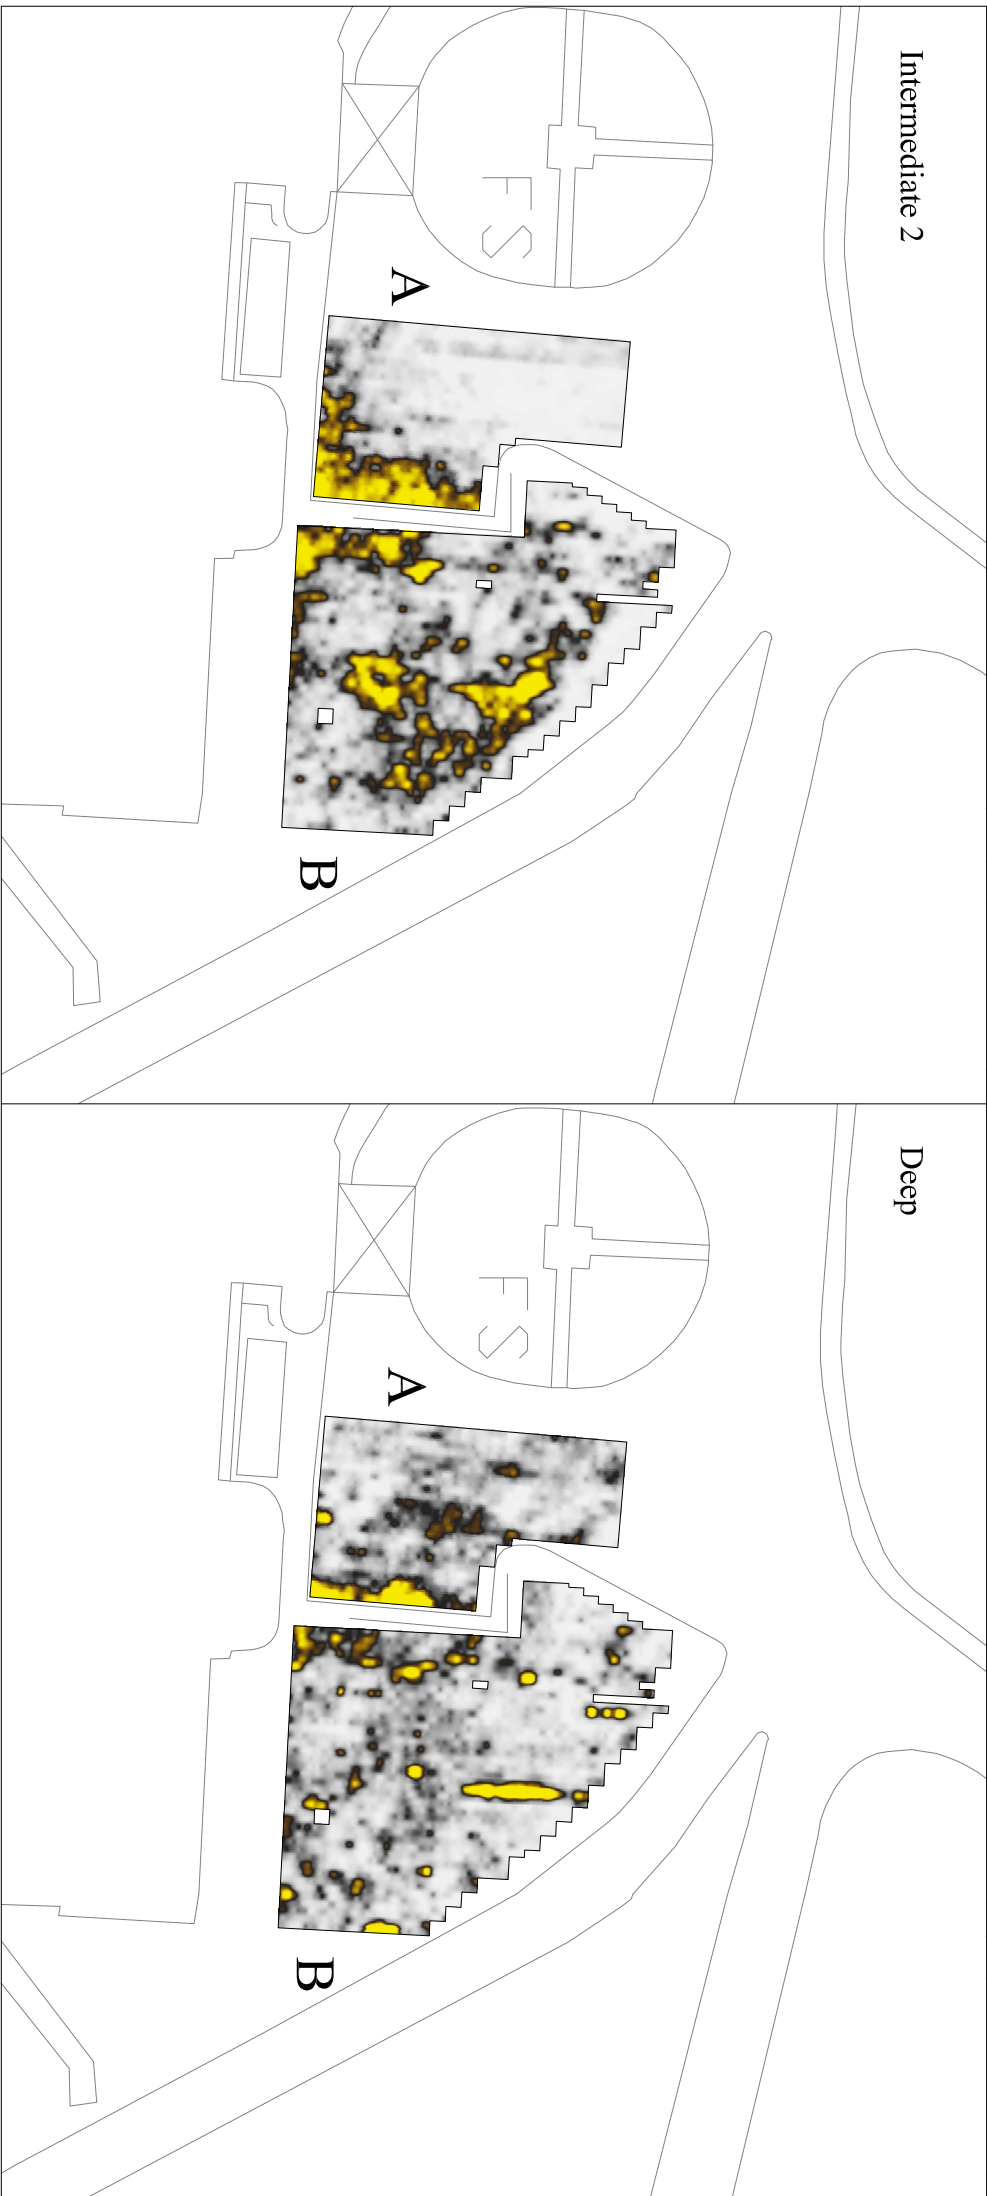

Shallow

Intermediate 1

Intermediate 2

Deep

GSB PROSPECTION Ltd.

PROJECT: 2005/91 RAF Bentley Priory

TITLE: Summary Colour Plots - Officers' Mess/225MHz

Reproduced from a digital map supplied by the client.

Figure 8