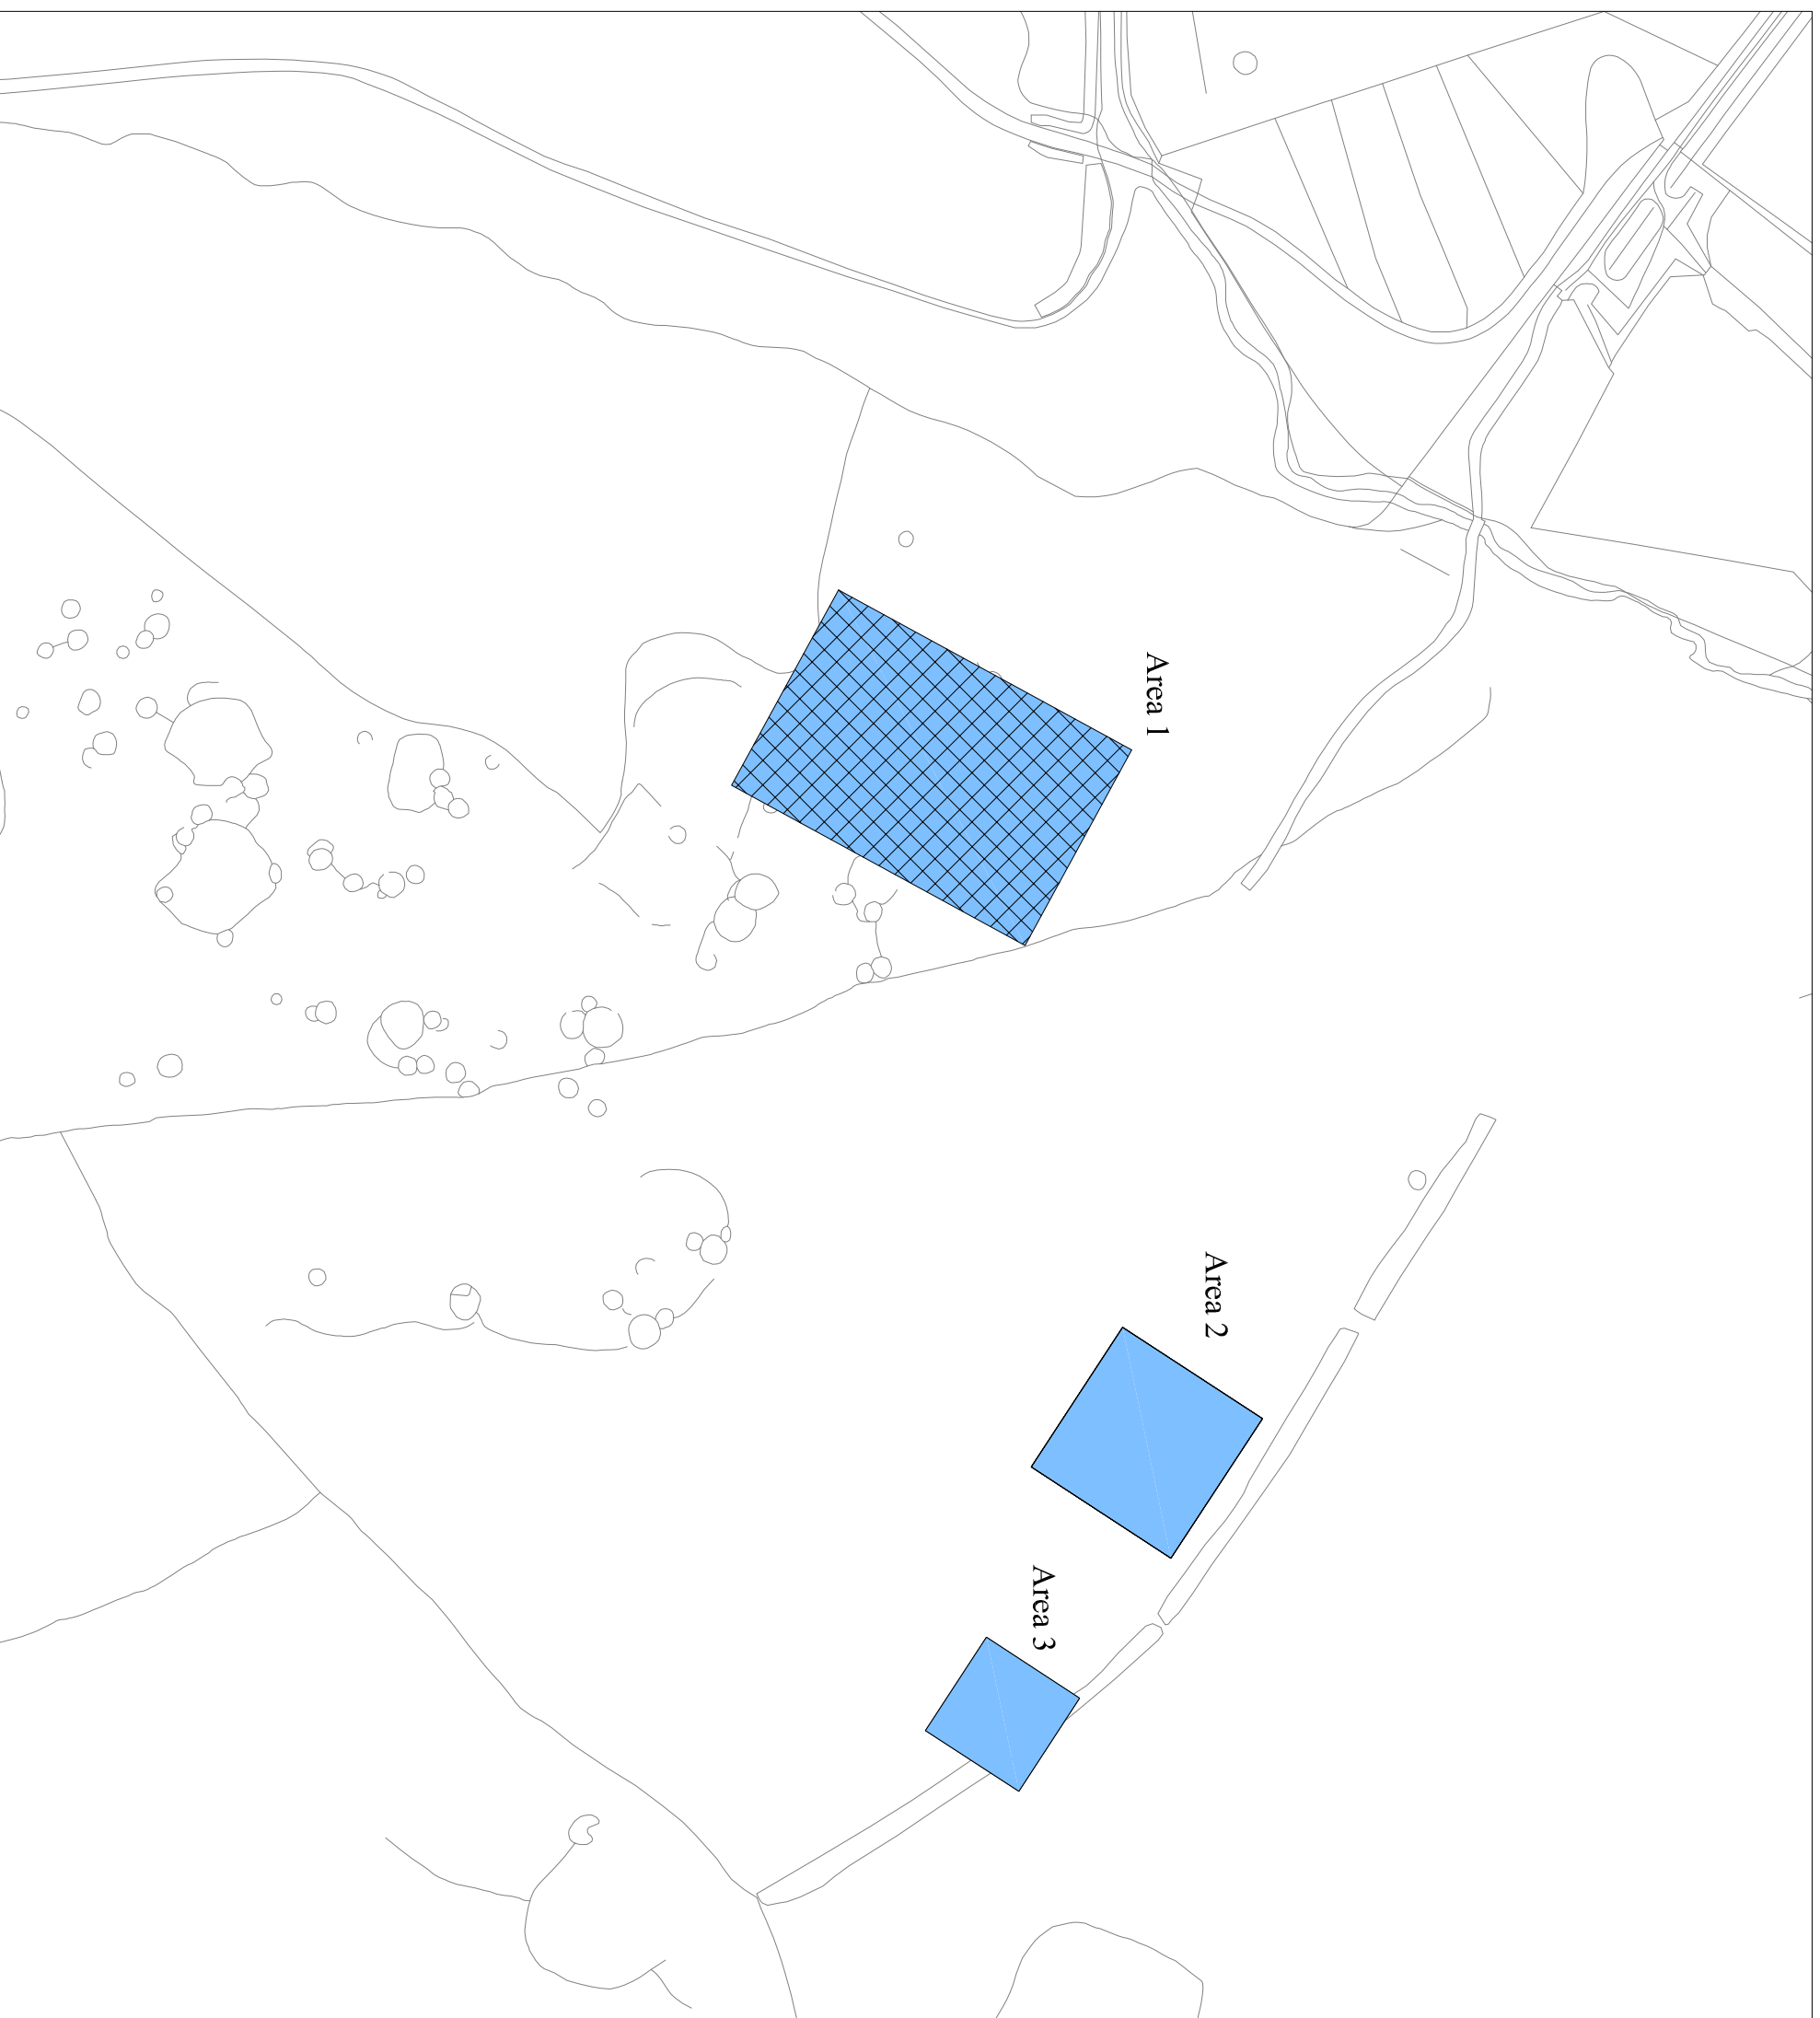

GSB PROSPECTION Ltd.

PROJECT: 2006/79 Roughton, Bodmin Moor

TITLE: Location of Survey Areas

Reproduced from the Ordnance Survey Map supplied by Time Team with the permission of the Controller of HMSO © Crown Copyright (AL100018665)

-  Gradiometer Survey
-  Magnetic Susceptibility Survey

Figure 1