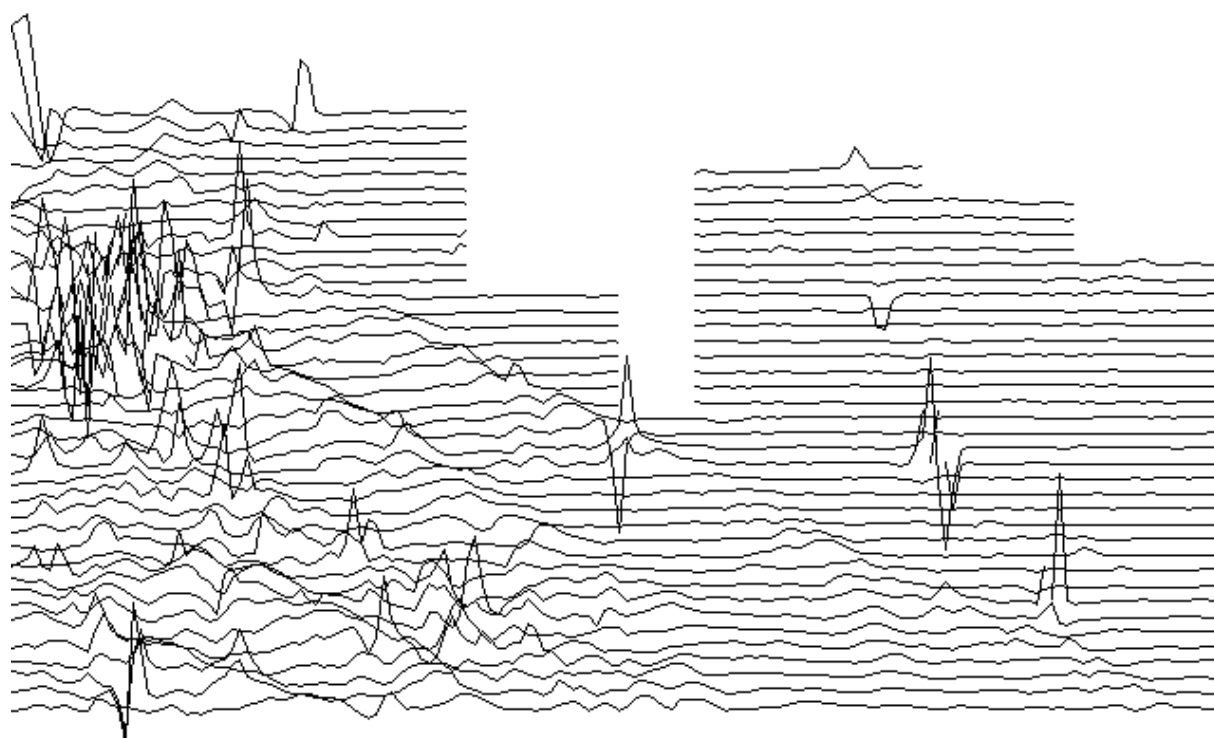

Leighton Area 2 - Magnetic Data

20 nT

- ?Archaeology
- Increased Magnetic Response
- Disturbed
- Ferrous