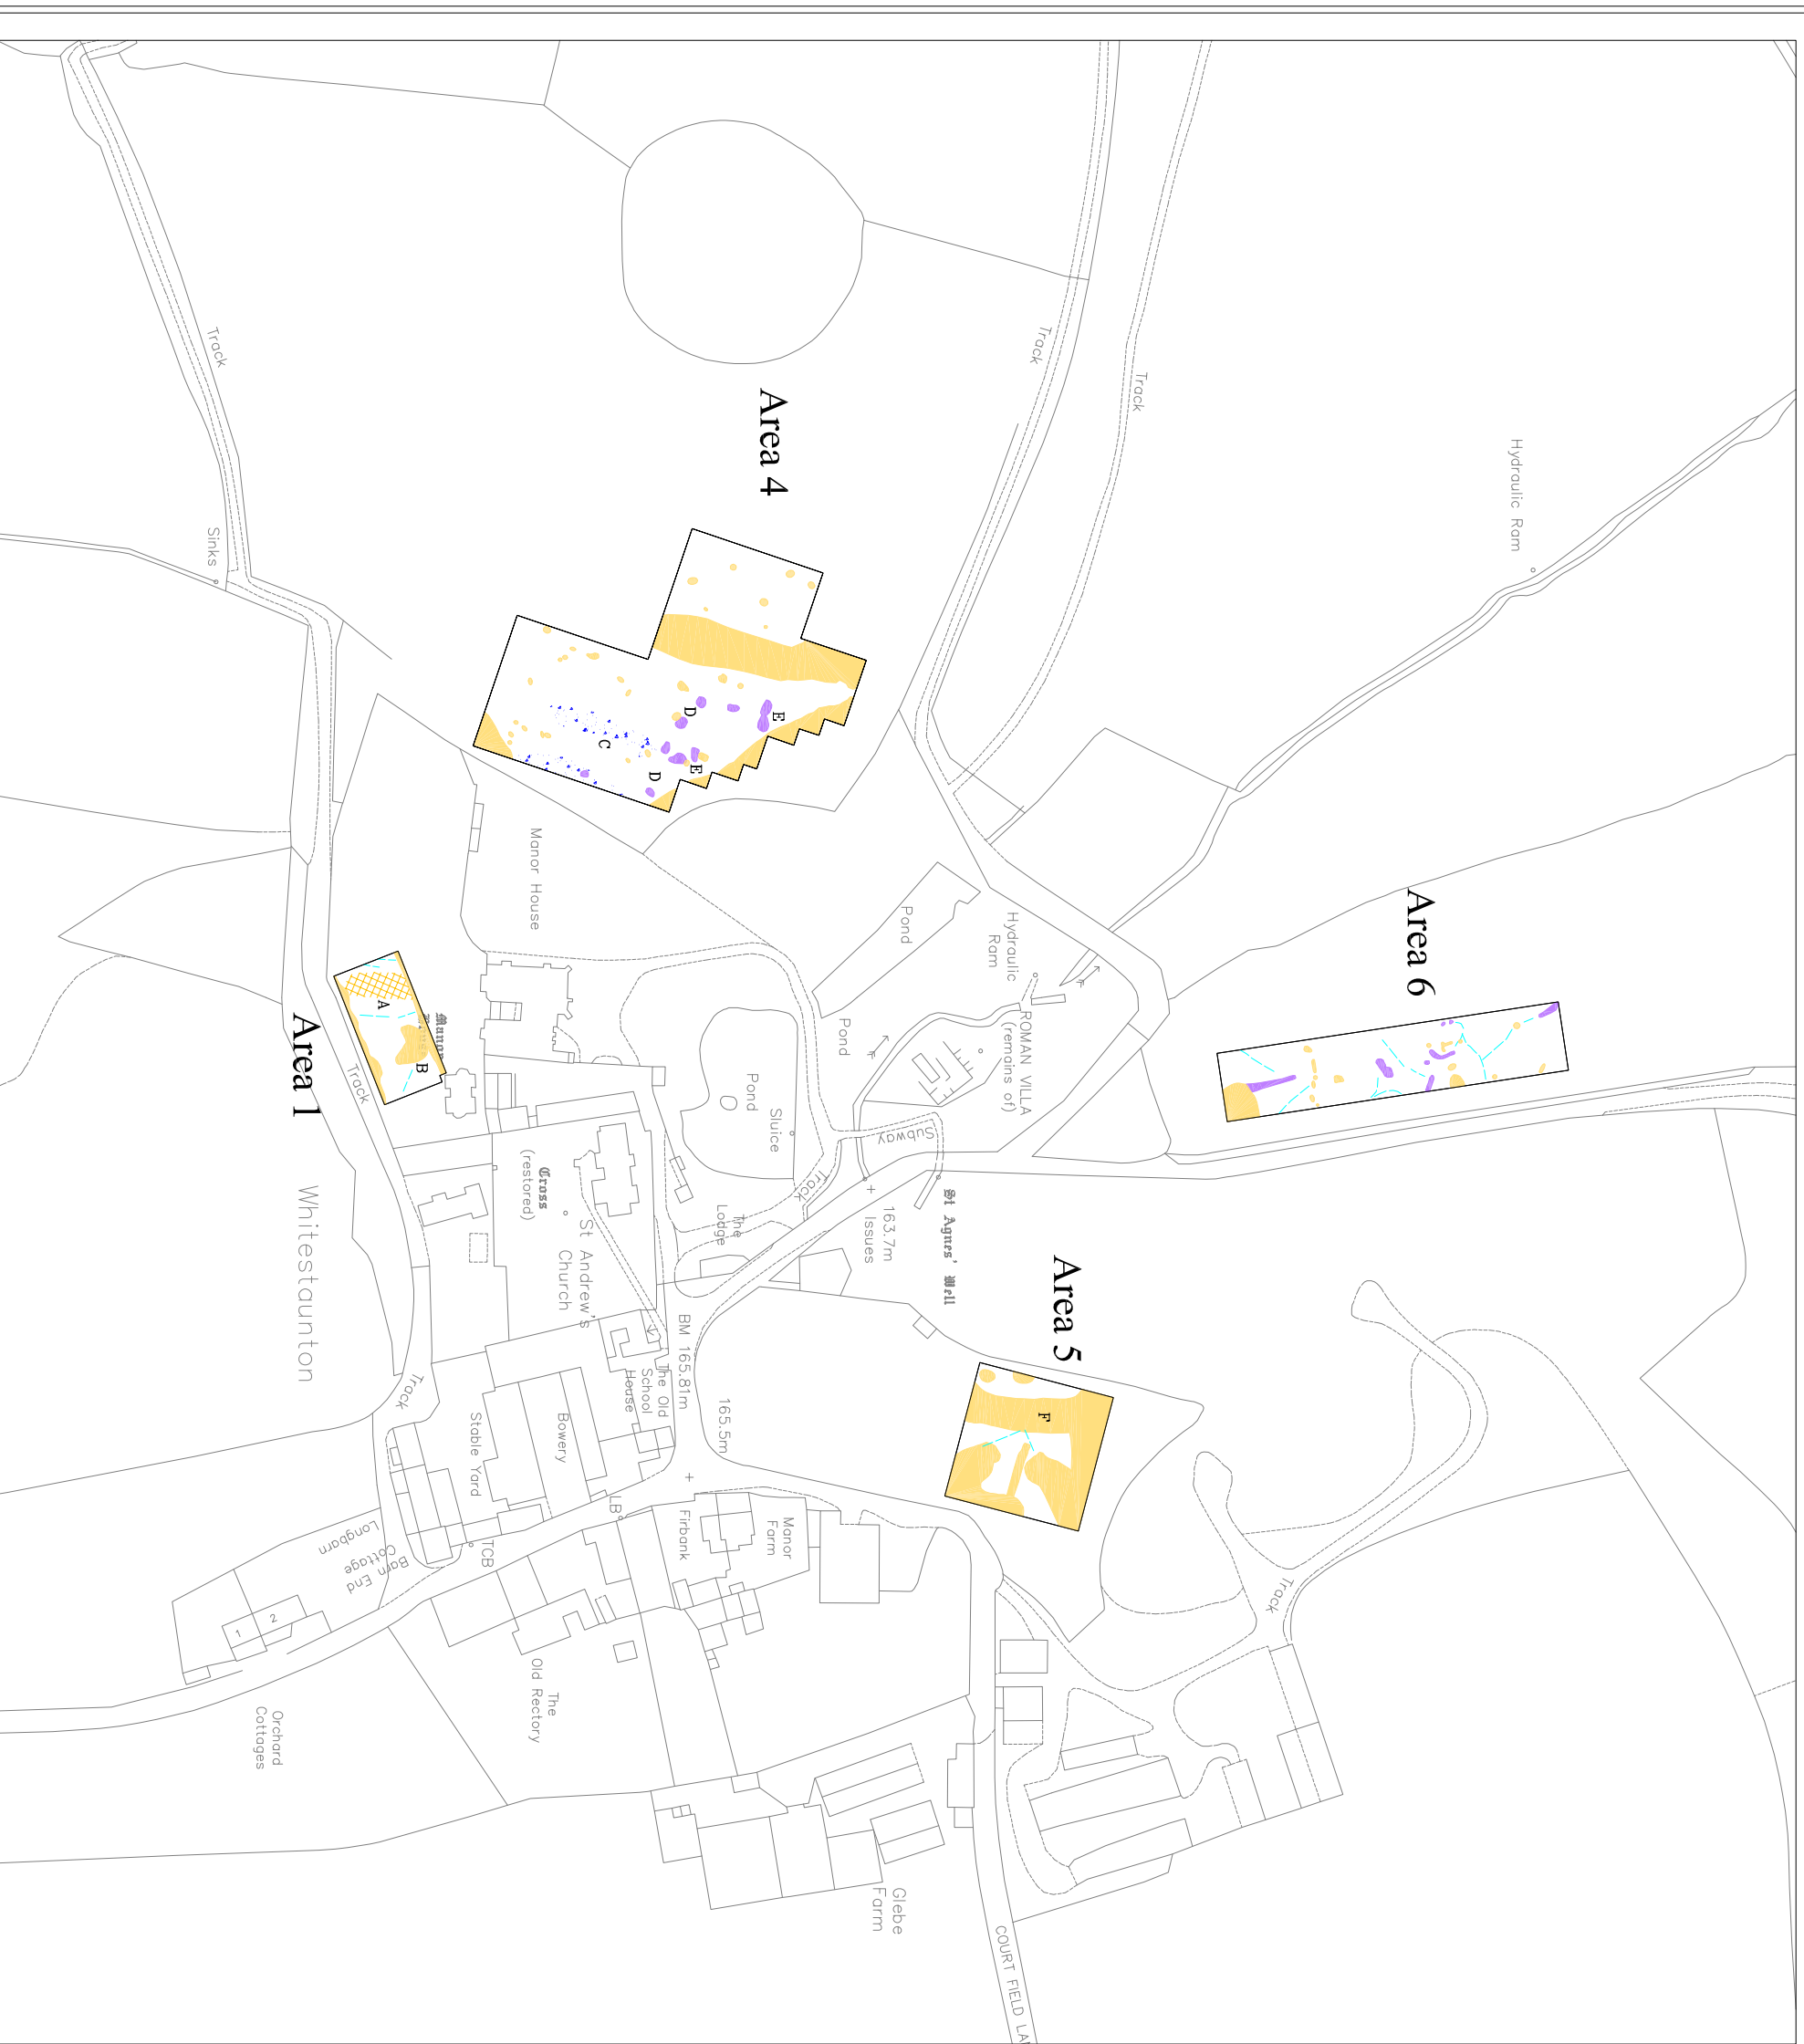

GSB PROSPECTION Ltd.

PROJECT: 2003/74 Whitestaunton

TITLE: Summary Greyscale - Magnetic Data

Reproduced from the Ordnance Survey Map with the permission of the Controller of HMSO © Crown Copyright (AL100018065)

Figure 2

GSB PROSPECTION Ltd.

PROJECT: 2003/74 Whitestampton

TITLE: Summary Interpretation - Magnetic Data

Reproduced from the Ordnance Survey Map with the permission of the Controller of HMSO © Crown Copyright (AL100018665)

Figure 3

GSB PROSPECTION Ltd.

PROJECT: 2003/74 Whitestoun

TITLE: Summary Greyscale - Resistance Data

Reproduced from the Ordnance Survey Map with the permission of the Controller of HMSO © Crown Copyright (A.L.00018065)

Figure 4

GSB PROSPECTION Ltd.

PROJECT: 2003/74 Whitestاون

TITLE: Summary Interpretation - Resistance Data

Reproduced from the Ordnance Survey Map with the permission of the Controller of HMSO © Crown Copyright (A.L.00018065)