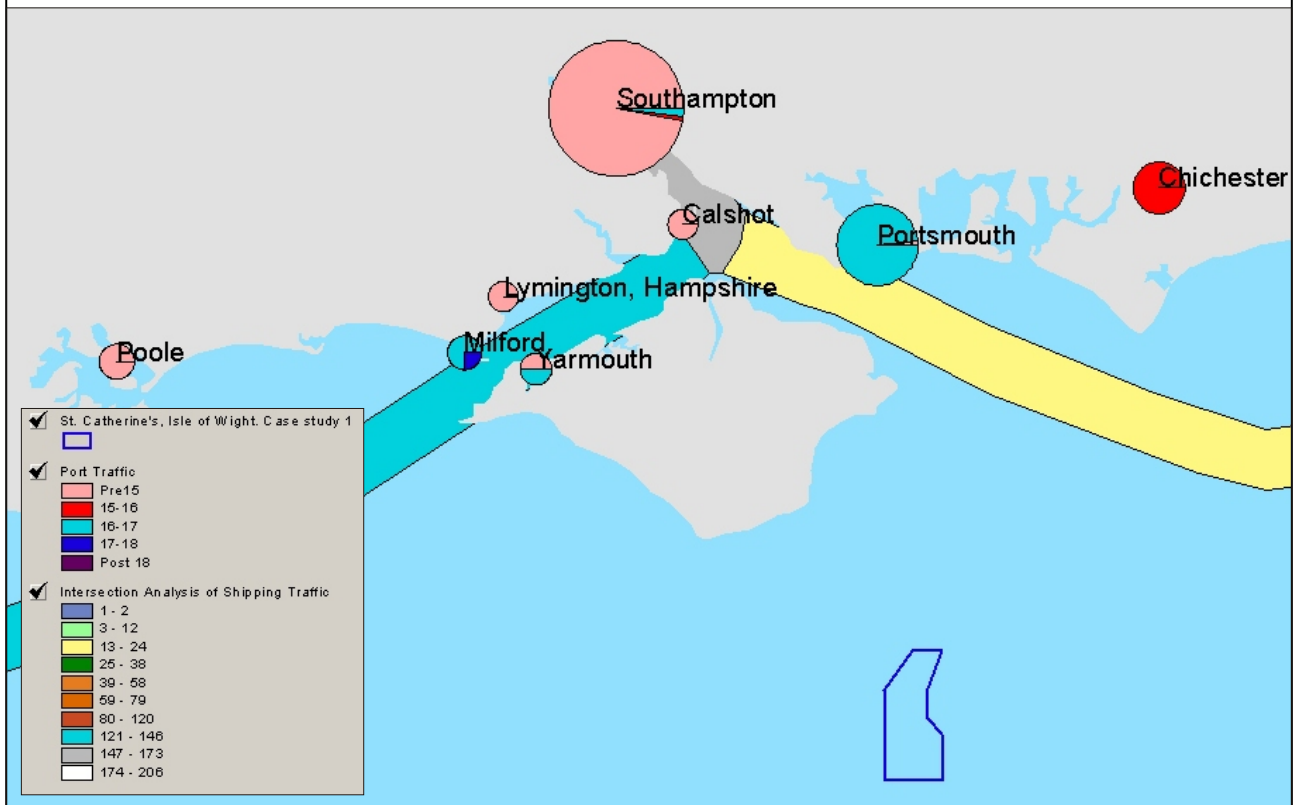

A: The frequency of shipping traffic into ports that have been divided into centuries around St. Catherine's, Isle of Wight.

B: The frequency of shipping traffic out of ports that have been divided into centuries around St. Catherine's, Isle of Wight.

	Date: 11/02/04	Revision Number: 0
	Scale: N/A	Illustrator: KMN
	Path: W:\51552\Drawing Office\Report Figures\EHreports\04_01\cdr	

A representation of the data that has been recorded within the database and shows the shipping traffic in and out of ports around St. Catherine's, Isle of Wight. The frequency of traffic had also been divided up into centuries.