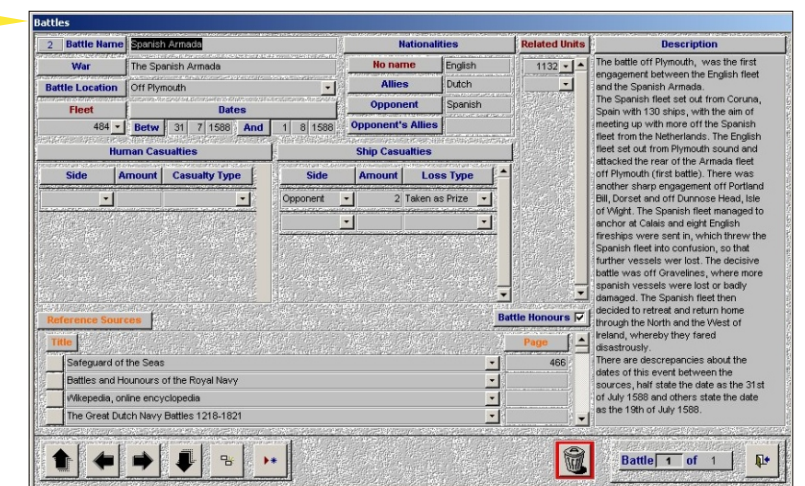

G: Clicking the box to the left of each row allows access to each data entry form.