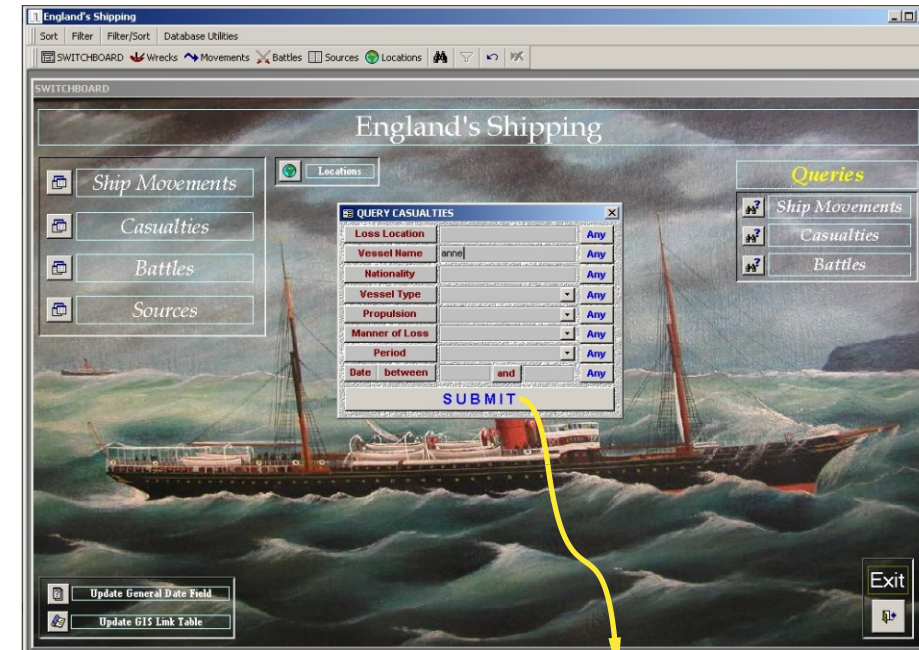

B: Table resulting from voyage query.

C: Casualty Query form.

ID	Loss Location	ID	Vessel Name	Vessel Type	Prop	Nationality	Manner of Loss	Date	Period
3377	Tilbury Hope, Thames	3377	Anne Royal	Man of War	Sail	English	1 Wrecked	4 1636	Post Medieval
3418	Near Sandwich, The Downs	3418	Anne Lyon	SAILING VESSEL	Sail	English	1 Wrecked	20 11 1623	Post Medieval
3465	Near Margate	3465	Anne	SAILING VESSEL	Sail	English	1 Stranded	1627	Post Medieval
3470	Medway	3470	Anne Royal	Man of War	Sail	English	1 Wrecked	4 1636	Post Medieval
2536	Near Winchelsea	2536	Anne	WARSHIP	Sail	English	5 Battle Damage	10 7 1690	Post Medieval