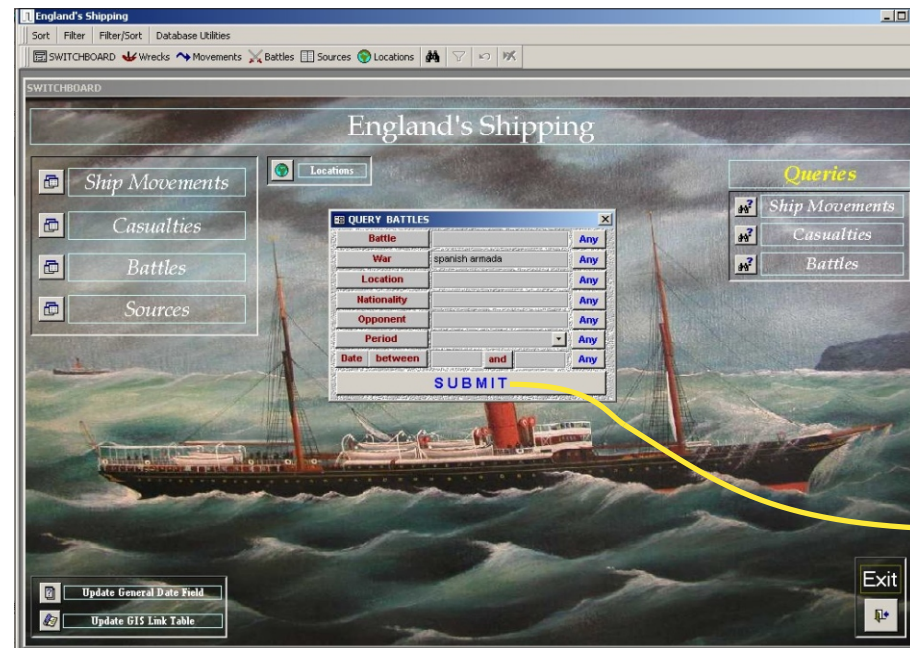

B: Table resulting from voyage query.

E: Battle query form.

Battle Name	War	Nationality	Opponent	Battle Location	Date	Period
Spanish Armada	The Spanish Armada	English	Spanish	Off Portland Bill Dorset	3.0 | 1588	Post Medieval
Spanish Armada	The Spanish Armada	English	Spanish	Off Plymouth	31.7 - 1.0 | 1588	Post Medieval
Spanish Armada	The Spanish Armada	English	Spanish	Off Gravelines, France	8.0 | 1588	Post Medieval
Spanish Armada	The Spanish Armada	English	Spanish	Off Dunnoose Head, Isle of Wight	4.0 - 5.0 | 1588	Post Medieval
Spanish Armada	Spanish Armada	English	Spanish	Off Calais	6.8 - 7.0 | 1588	Post Medieval

F: Table resulting from battle query.